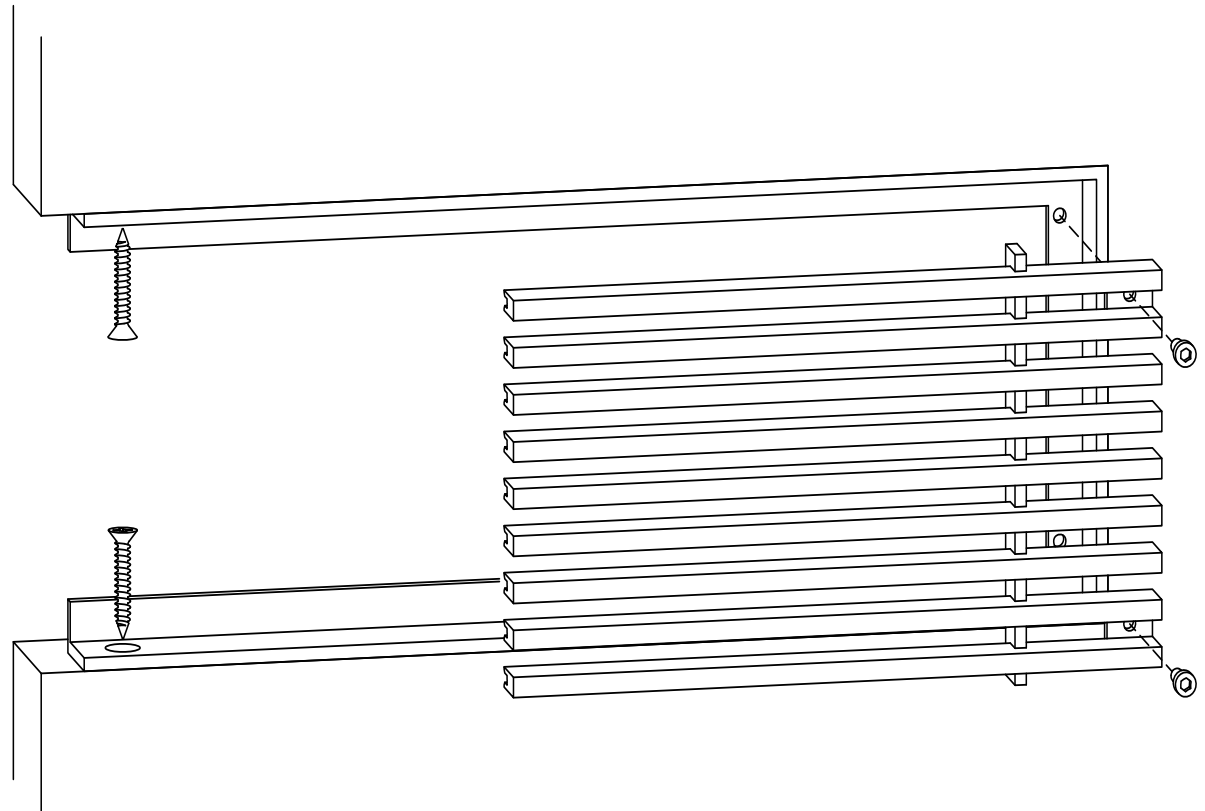

ADVANCED ARCHITECTURAL GRILLEWORKS

Creating Artistry in Architectural Grilles & Metal

Installation Detail # 6

WITH CONCEALED
MOUNTING HOLES -
REMOVABLE CORE

AAG Tip: Excellent choice when access is important.

Always with removable core - A style frame with concealed, countersunk mounting holes on the inside of frame edge for fastening to the opening. Used for wall and ceiling applications. AAG provides mounting fasteners with a matching finish.

SECTION NAME: AAG110 A Frame

TITLE: Installation Detail # 6

DRAWN BY: AAG

DRAWING #: 06-1

DATE: 11-30-18

SCALE: Not To Scale

Advanced Architectural Grilleworks

149 Denton Avenue, New Hyde Park, NY 11040