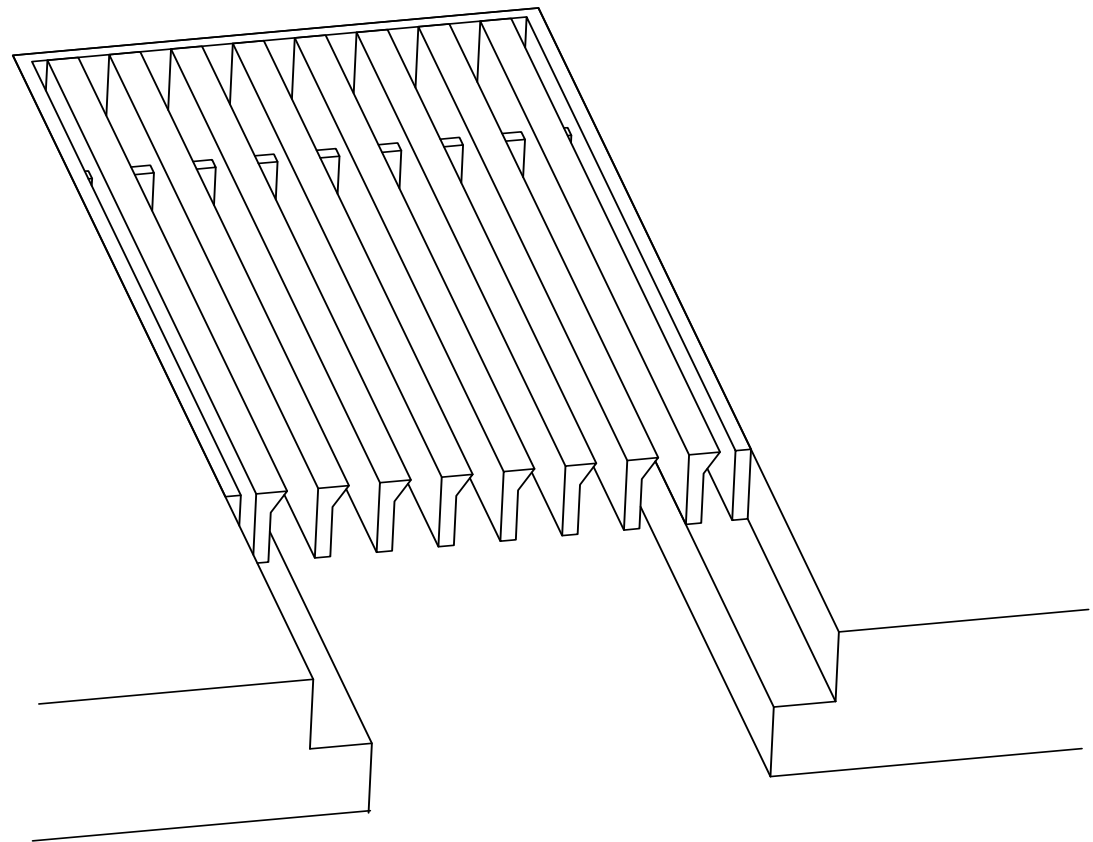

ADVANCED ARCHITECTURAL GRILLEWORKS

Creating Artistry in Architectural Grilles & Metal

Installation Detail # 18

BAND FRAME DROP IN

Used for multiple applications:

- Enclosures
- Millwork
- Fin tube openings

SECTION NAME: AAG220 Band Frame

TITLE: Installation Detail # 18

DRAWN BY: AAG

DRAWING #: 18-1

DATE: 11-30-18

SCALE: Not To Scale

Advanced Architectural Grilleworks

149 Denton Avenue, New Hyde Park, NY 11040