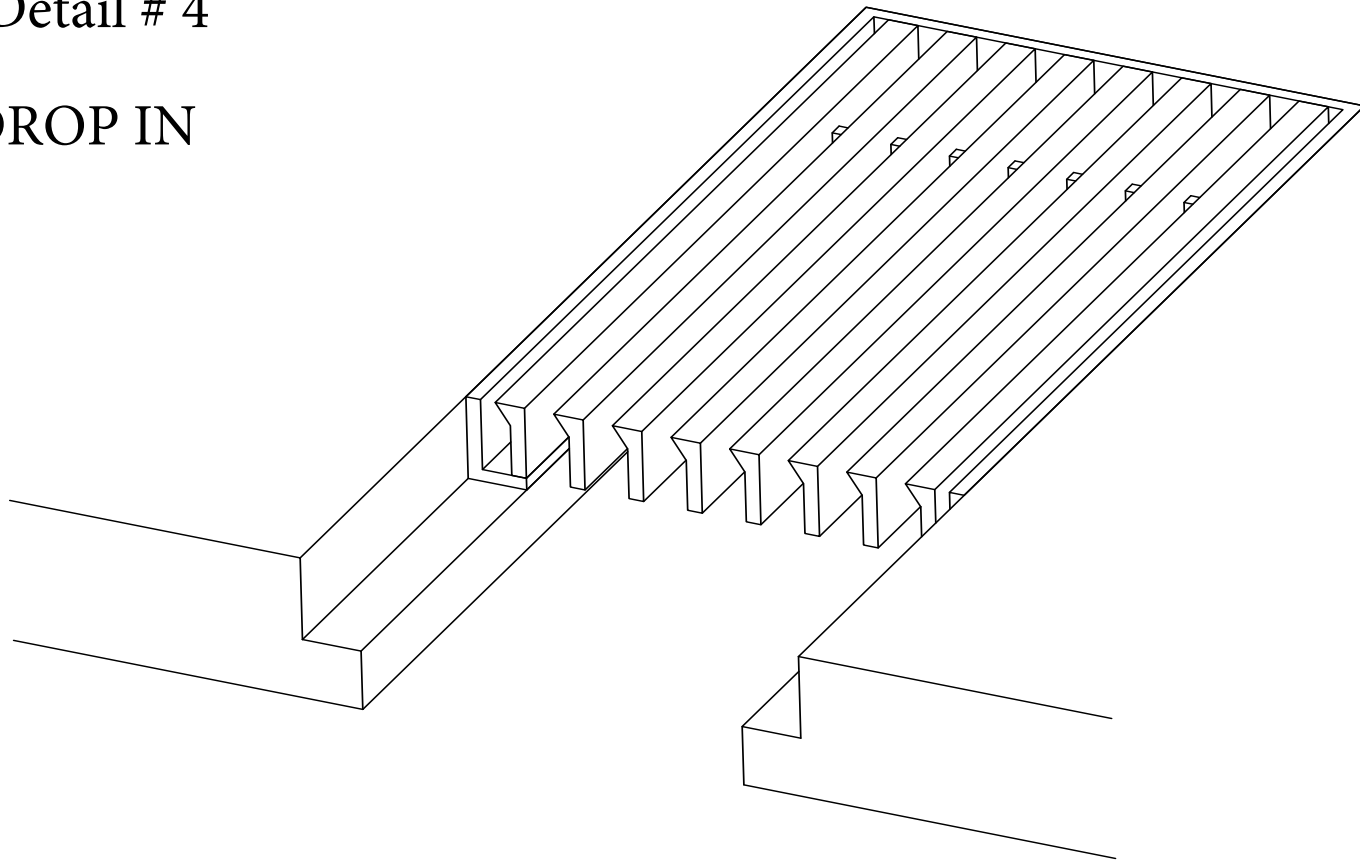

ADVANCED ARCHITECTURAL GRILLEWORKS

Creating Artistry in Architectural Grilles & Metal

Installation Detail # 4

A FRAME DROP IN

Used for multiple applications:

- Enclosures
- Floor vents
- Fin tube openings
- Millwork
- Counter-tops

SECTION NAME: AAG220 A Frame

TITLE: Installation Detail # 4

DRAWN BY: AAG

DRAWING #: 04-1

DATE: 11-30-18

SCALE: Not To Scale

Advanced Architectural Grilleworks

149 Denton Avenue, New Hyde Park, NY 11040