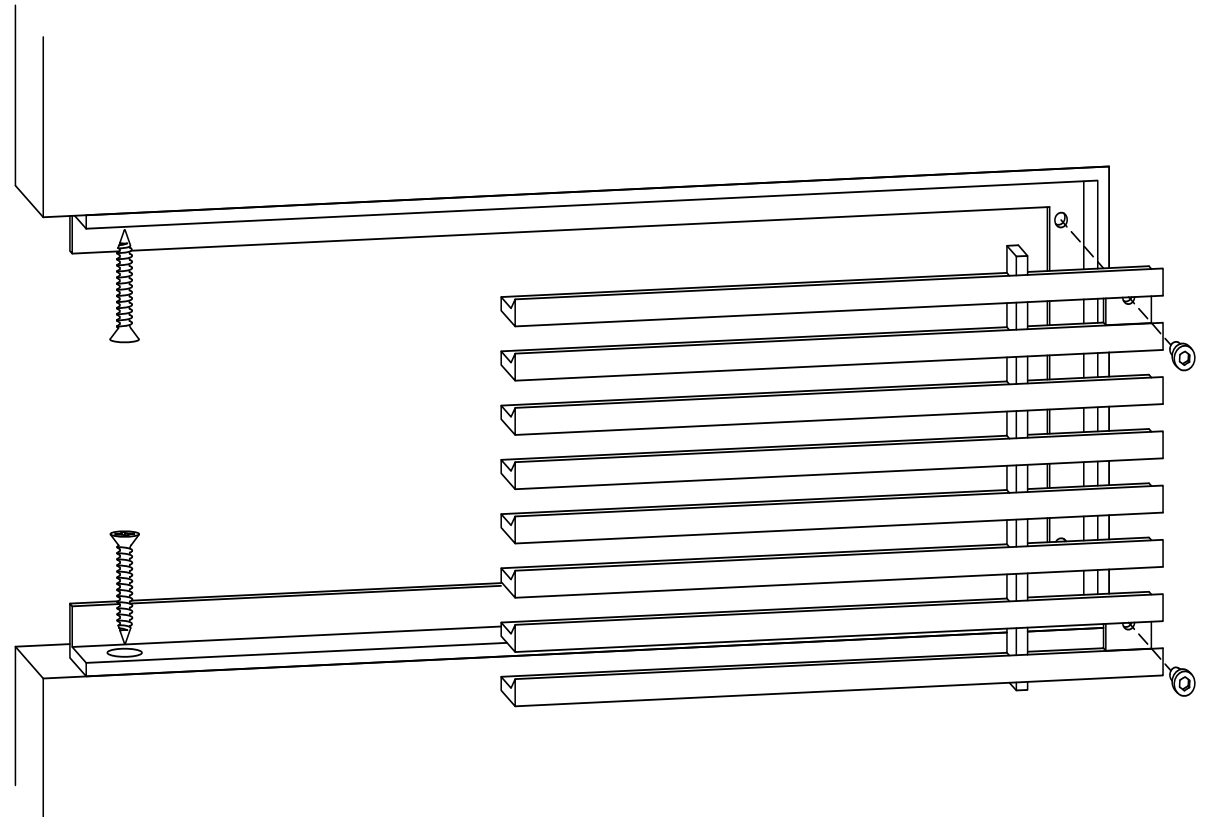

ADVANCED ARCHITECTURAL GRILLEWORKS

Creating Artistry in Architectural Grilles & Metal

Installation Detail # 6

WITH CONCEALED
MOUNTING HOLES -
REMOVABLE CORE

AAG Tip: Excellent choice when access is important.

Always with removable core - A style frame with concealed, countersunk mounting holes on the inside of frame edge for fastening to the opening. Used for wall and ceiling applications. AAG provides mounting fasteners with a matching finish.

SECTION NAME: AAG220 A Frame

TITLE: Installation Detail # 6

DRAWN BY: AAG

DRAWING #: 06-1

DATE: 11-30-18

SCALE: Not To Scale

Advanced Architectural Grilleworks

149 Denton Avenue, New Hyde Park, NY 11040