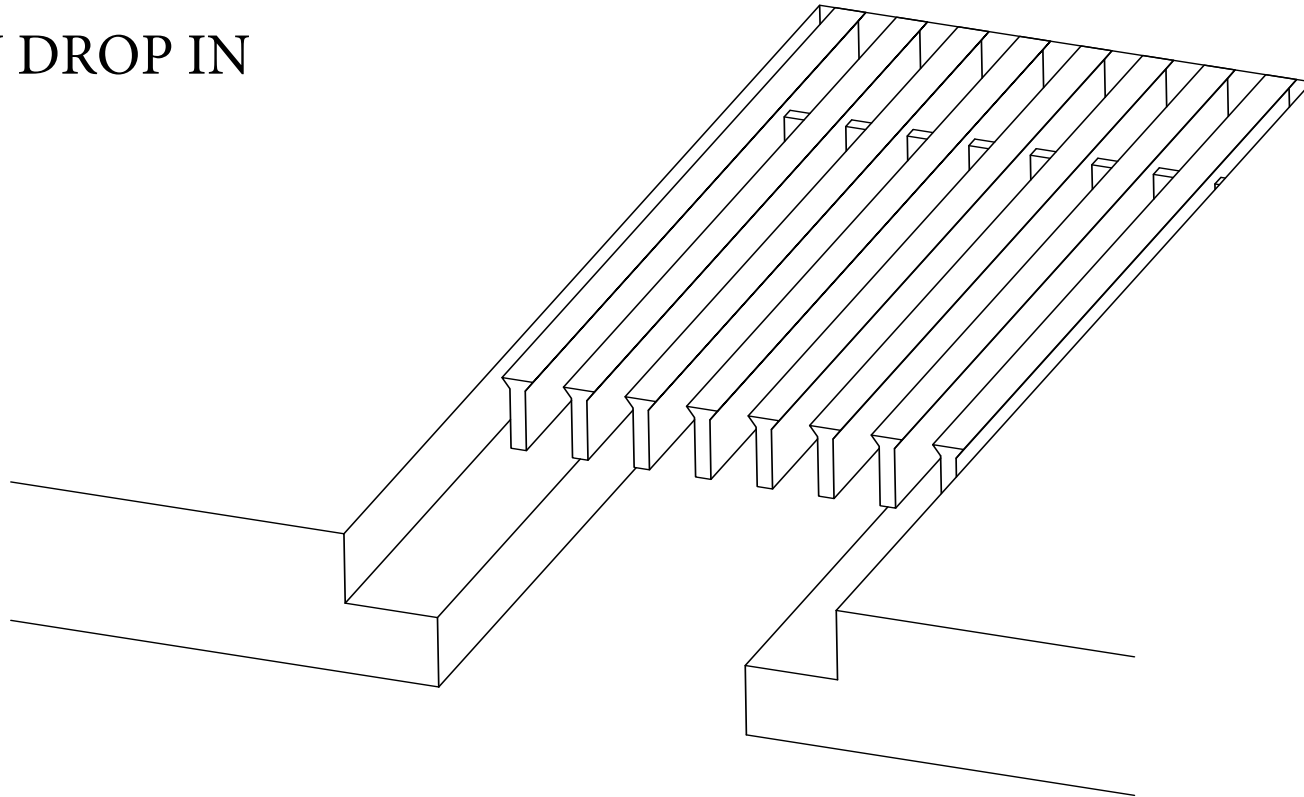

# ADVANCED ARCHITECTURAL GRILLEWORKS

*Creating Artistry in Architectural Grilles & Metal*

Installation Detail # 1

CORE ONLY DROP IN

*Drop in core which can be used for multiple applications where either blocking, wood work, angle or support is in place for the core to rest upon. Used on sills, radiators and enclosure covers.*

SECTION NAME: AAG330 Core Only	
TITLE: Installation Detail # 1	
DRAWN BY: AAG	DRAWING #: 01-1
DATE: 11-30-18	SCALE: Not To Scale

**Advanced Architectural Grilleworks**  
149 Denton Avenue, New Hyde Park, NY 11040  
Voice: 516-488-0628  
Email: sales@agrilles.com