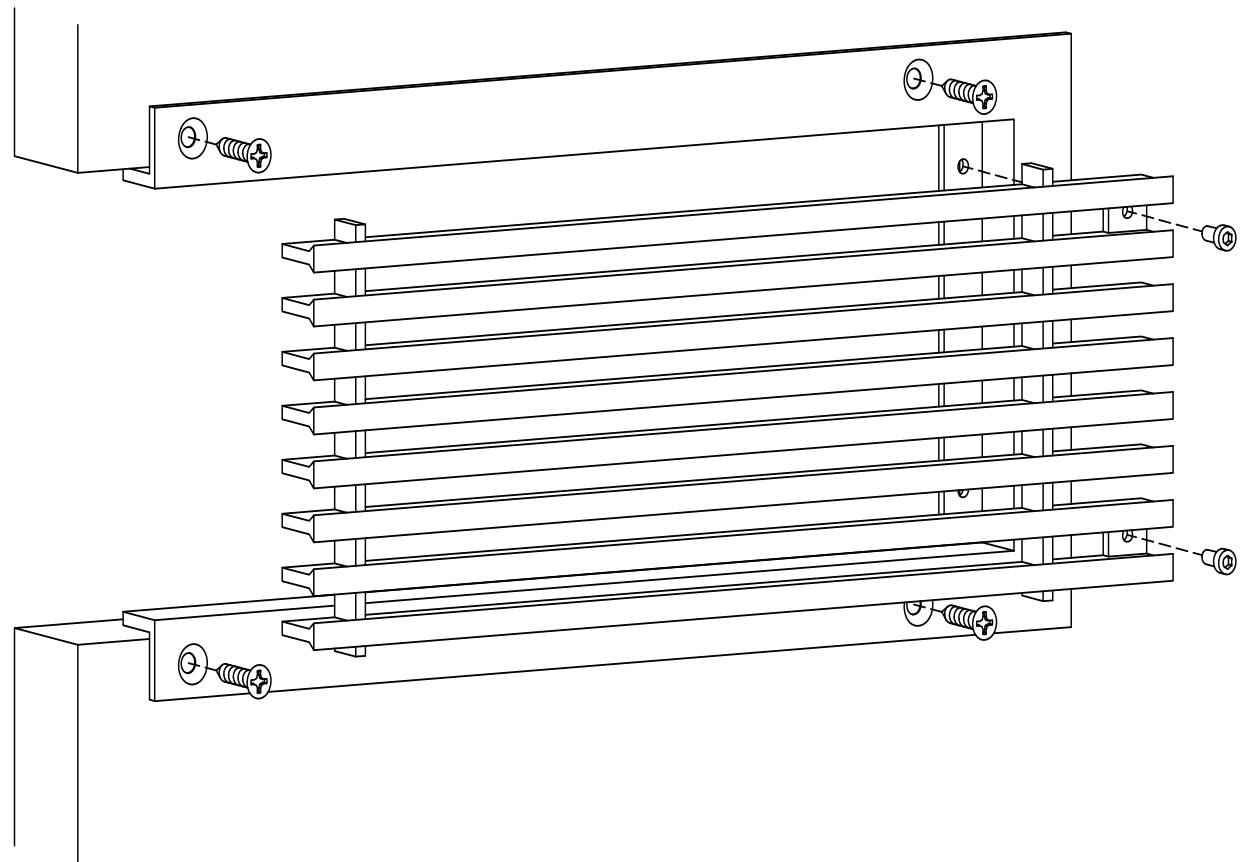

ADVANCED ARCHITECTURAL GRILLEWORKS

Creating Artistry in Architectural Grilles & Metal

Installation Detail # 10

WITH COUNTERSUNK
MOUNTING HOLES -
REMOVABLE CORE

AAG Tip: Excellent choice when
access is important.

Always with removable core – B Frame with countersunk mounting holes on the frame surface for fastening to the opening.

Used for wall, ceiling and door applications.

AAG provides mounting fasteners with a matching finish.

SECTION NAME: AAG330 B Frame

TITLE: Installation Detail # 10

DRAWN BY: AAG

DRAWING #: 10-1

DATE: 11-30-18

SCALE: Not To Scale

Advanced Architectural Grilleworks

149 Denton Avenue, New Hyde Park, NY 11040