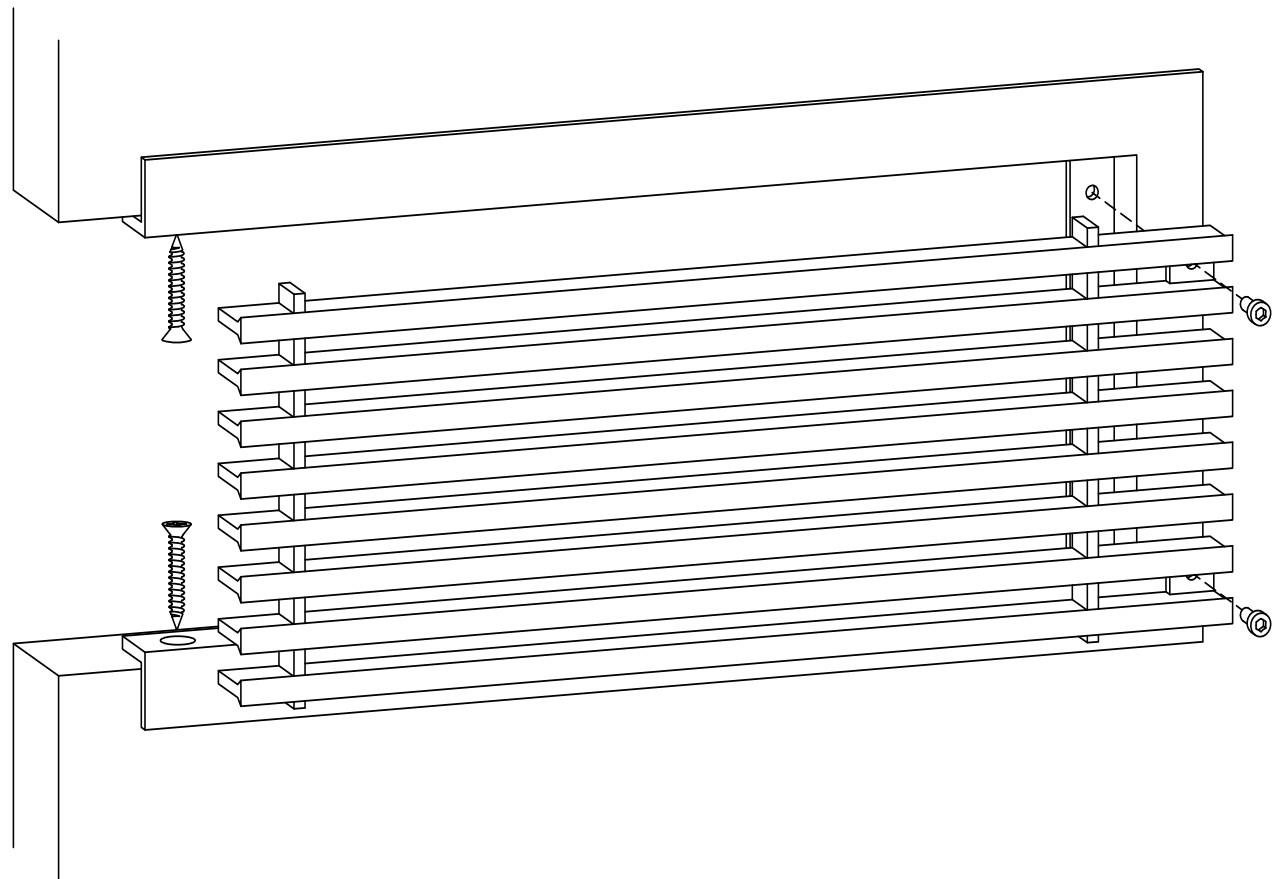

ADVANCED ARCHITECTURAL GRILLEWORKS

Creating Artistry in Architectural Grilles & Metal

Installation Detail # 11

WITH CONCEALED
MOUNTING HOLES -
REMOVABLE CORE

AAG Tip: Excellent choice when access is important.

*Always with removable core - B Frame with concealed, countersunk mounting holes on the inside of frame for fastening to the opening.
Used for wall and ceiling applications.
AAG provides mounting fasteners with a matching finish.*

SECTION NAME: AAG330 B Frame

TITLE: Installation Detail # 11

DRAWN BY: AAG

DRAWING #: 11-1

DATE: 11-30-18

SCALE: Not To Scale

Advanced Architectural Grilleworks

149 Denton Avenue, New Hyde Park, NY 11040