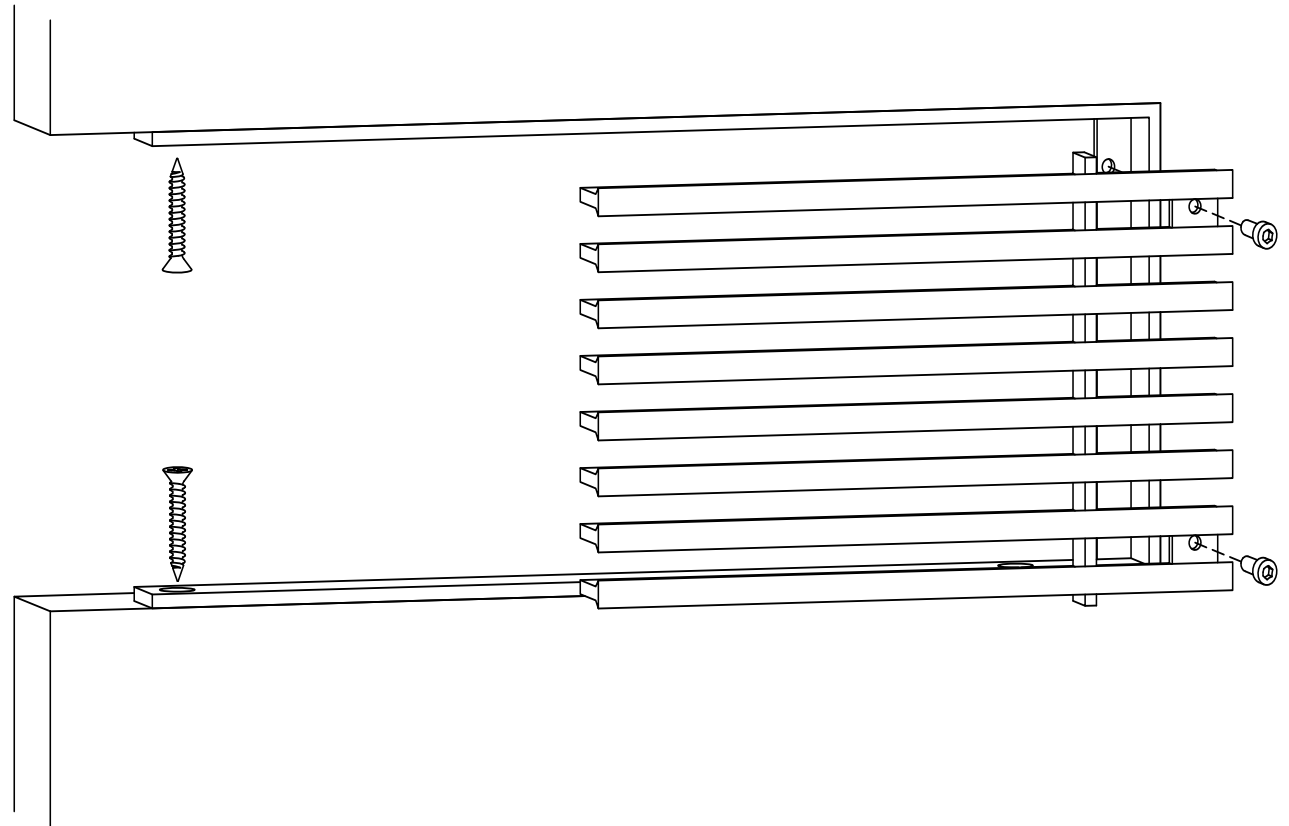

ADVANCED ARCHITECTURAL GRILLEWORKS

Creating Artistry in Architectural Grilles & Metal

Installation Detail # 20

WITH CONCEALED
MOUNTING HOLES -
REMOVABLE CORE

*AAG Tip: Excellent choice when
access is important.*

*Always with removable core – Band Frame with
concealed, countersunk mounting holes on the inside of
frame for fastening to the opening.
Used for wall and ceiling applications.
AAG provides mounting fasteners with a matching finish.*

SECTION NAME: AAG330 Band Frame

TITLE: Installation Detail # 20

DRAWN BY: AAG

DRAWING #: 20-1

DATE: 11-30-18

SCALE: Not To Scale

Advanced Architectural Grilleworks

149 Denton Avenue, New Hyde Park, NY 11040