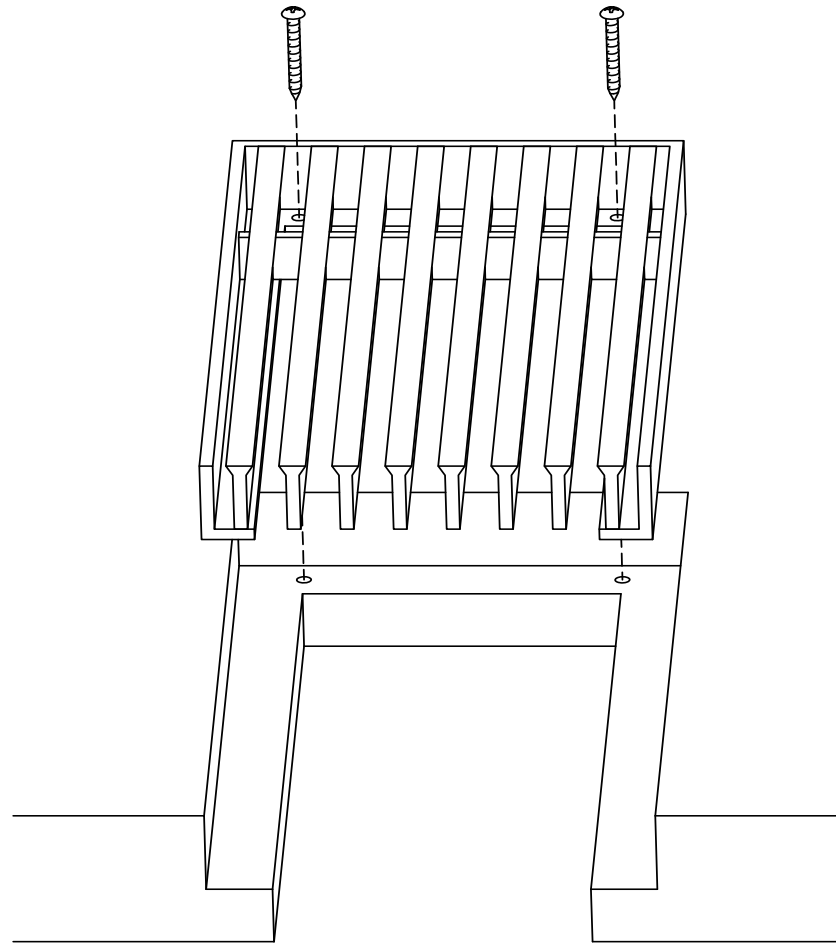

ADVANCED ARCHITECTURAL GRILLEWORKS

Creating Artistry in Architectural Grilles & Metal

Installation Detail # 5

WITH COUNTERSUNK MOUNTING HOLES

*Secures the grille and frame to:
Wall openings, ceiling openings, floor vent access points,
toe-kicks and under benches.
AAG provides mounting fasteners with a matching finish.*

SECTION NAME: AAG330 A Frame

TITLE: Installation Detail # 5

DRAWN BY: AAG

DRAWING #: 05-1

DATE: 11-30-18

SCALE: Not To Scale

Advanced Architectural Grilleworks
149 Denton Avenue, New Hyde Park, NY 11040
Voice: 516-488-0628
Email: sales@agrilles.com