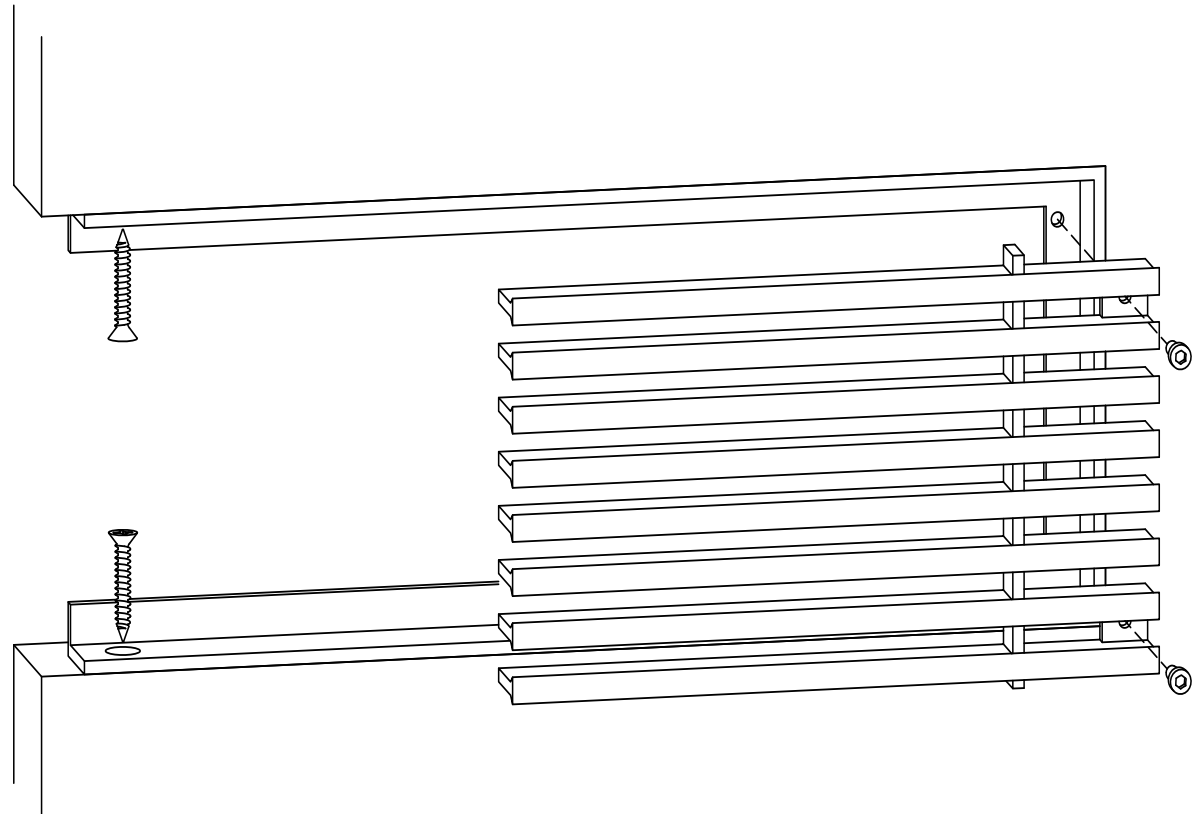

ADVANCED ARCHITECTURAL GRILLEWORKS

Creating Artistry in Architectural Grilles & Metal

Installation Detail # 6

WITH CONCEALED
MOUNTING HOLES -
REMOVABLE CORE

AAG Tip: Excellent choice when access is important.

Always with removable core - A style frame with concealed, countersunk mounting holes on the inside of frame edge for fastening to the opening. Used for wall and ceiling applications. AAG provides mounting fasteners with a matching finish.

SECTION NAME: AAG330 A Frame

TITLE: Installation Detail # 6

DRAWN BY: AAG

DRAWING #: 06-1

DATE: 11-30-18

SCALE: Not To Scale

Advanced Architectural Grilleworks

149 Denton Avenue, New Hyde Park, NY 11040