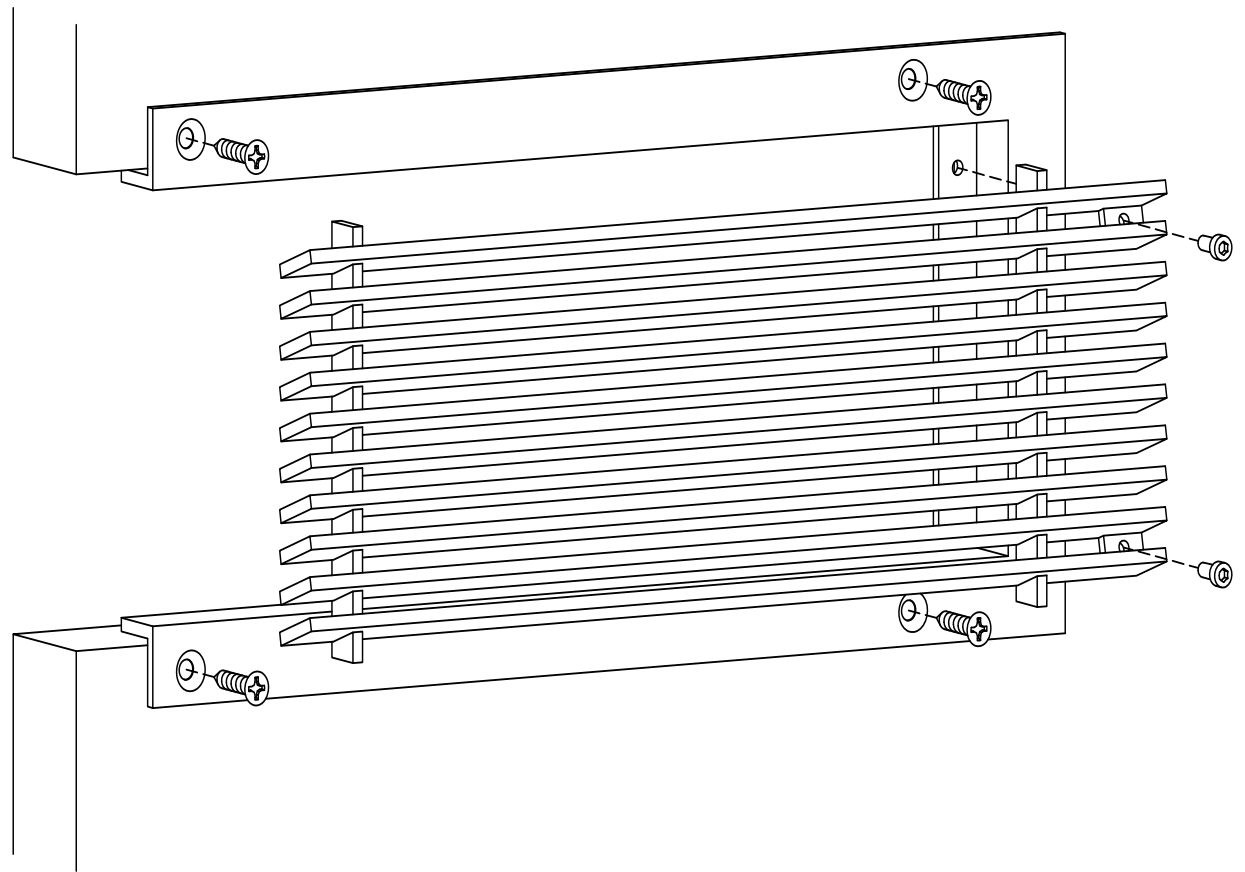

ADVANCED ARCHITECTURAL GRILLEWORKS

Creating Artistry in Architectural Grilles & Metal

Installation Detail # 10

WITH COUNTERSUNK
MOUNTING HOLES -
REMOVABLE CORE

*AAG Tip: Excellent choice when
access is important.*

Always with removable core – B Frame with countersunk mounting holes on the frame surface for fastening to the opening.

Used for wall, ceiling and door applications.

AAG provides mounting fasteners with a matching finish.

SECTION NAME: AAG400 B Frame

TITLE: Installation Detail # 10

DRAWN BY: AAG

DRAWING #: 10-1

DATE: 11-30-18

SCALE: Not To Scale

Advanced Architectural Grilleworks

149 Denton Avenue, New Hyde Park, NY 11040