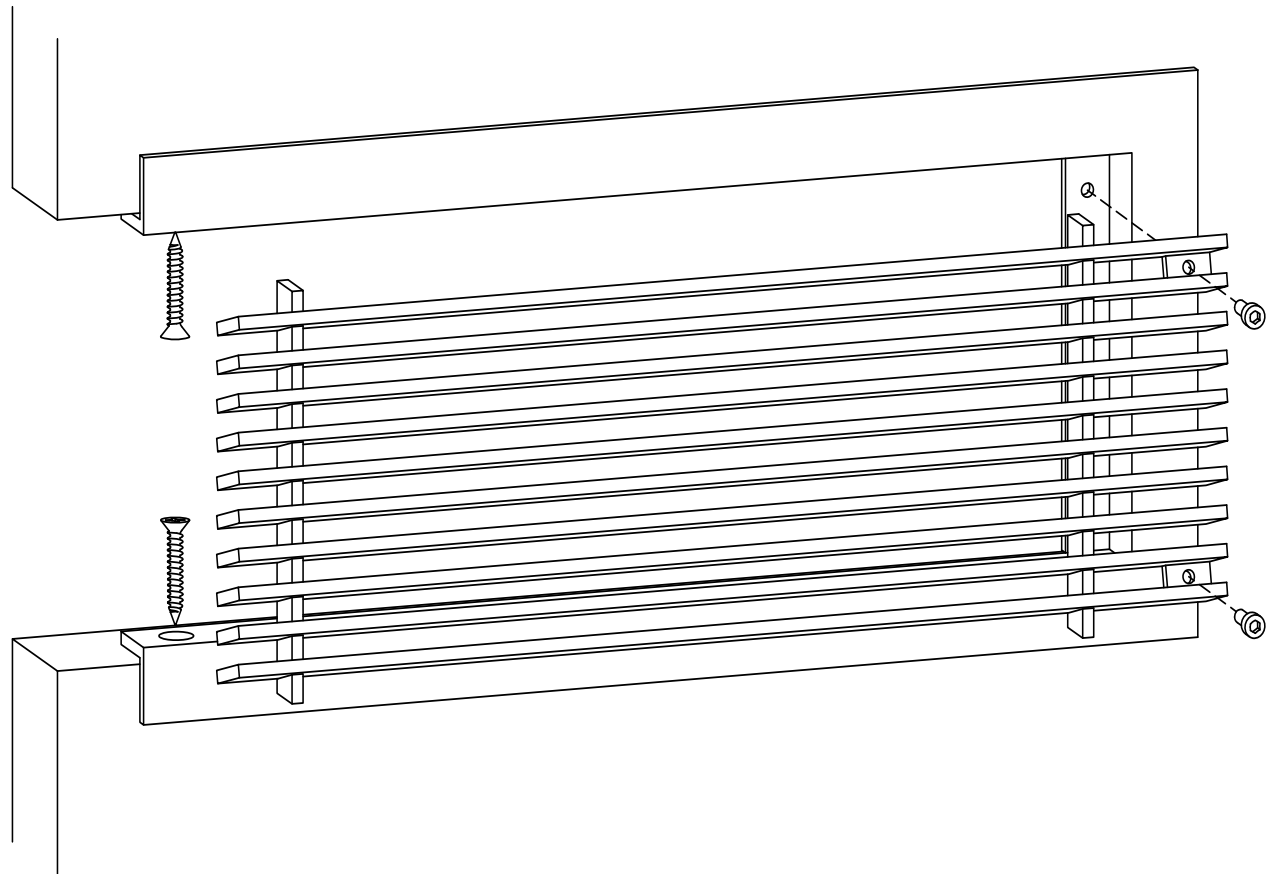

## Installation Detail # 11

WITH CONCEALED  
MOUNTING HOLES -  
REMOVABLE CORE

*AAG Tip: Excellent choice when  
access is important.*

*Always with removable core - B Frame with concealed,  
countersunk mounting holes on the inside of frame for  
fastening to the opening.  
Used for wall and ceiling applications.  
AAG provides mounting fasteners with a matching finish.*

SECTION NAME: AAG400 B Frame

TITLE: Installation Detail # 11

DRAWN BY: AAG

DRAWING #: 11-1

DATE: 11-30-18

SCALE: Not To Scale

**Advanced Architectural Grilleworks**

149 Denton Avenue, New Hyde Park, NY 11040