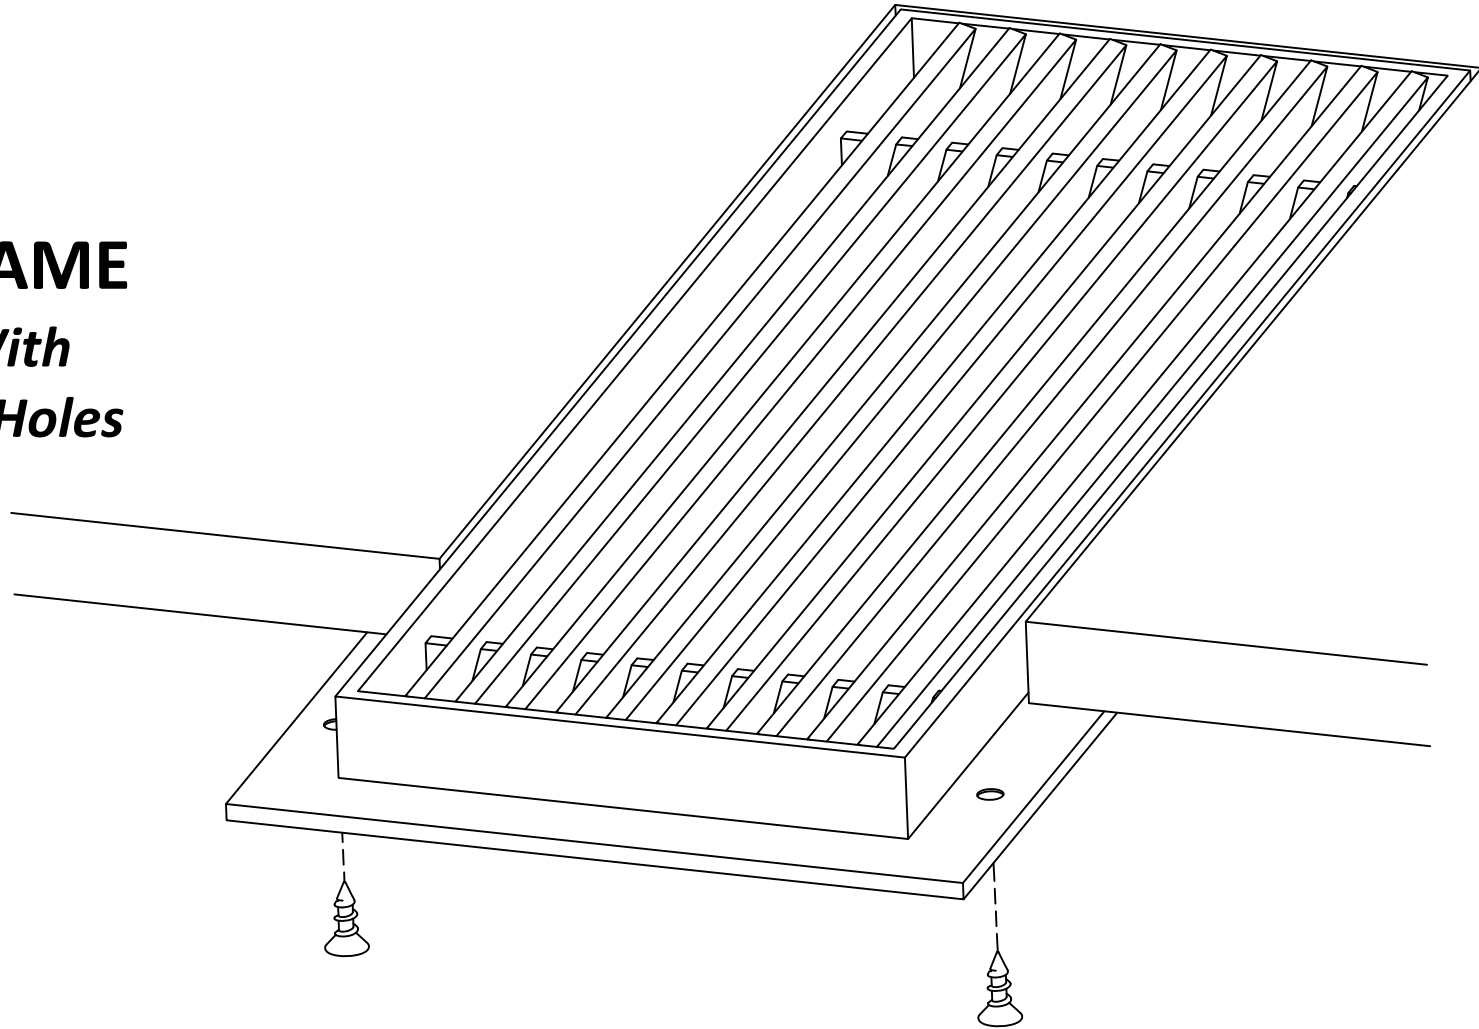

ADVANCED ARCHITECTURAL GRILLEWORKS

14. B FRAME *Inverted With Mounting Holes*

Used for multiple applications:
Used in millwork, as a thru-door grille or under mount
for a counter.
AAG provides mounting fasteners with a matching finish.

SECTION NAME:	AAG400 B Frame		
TITLE:	Installation Detail # 14		
DRAWN BY:	AAG	DRAWING #:	14-1
DATE:	11-30-18	SCALE:	Not To Scale

Advanced Architectural Grilleworks
149 Denton Avenue, New Hyde Park, NY 11040
Voice: 516-488-0628
Email: sales@aagrilles.com