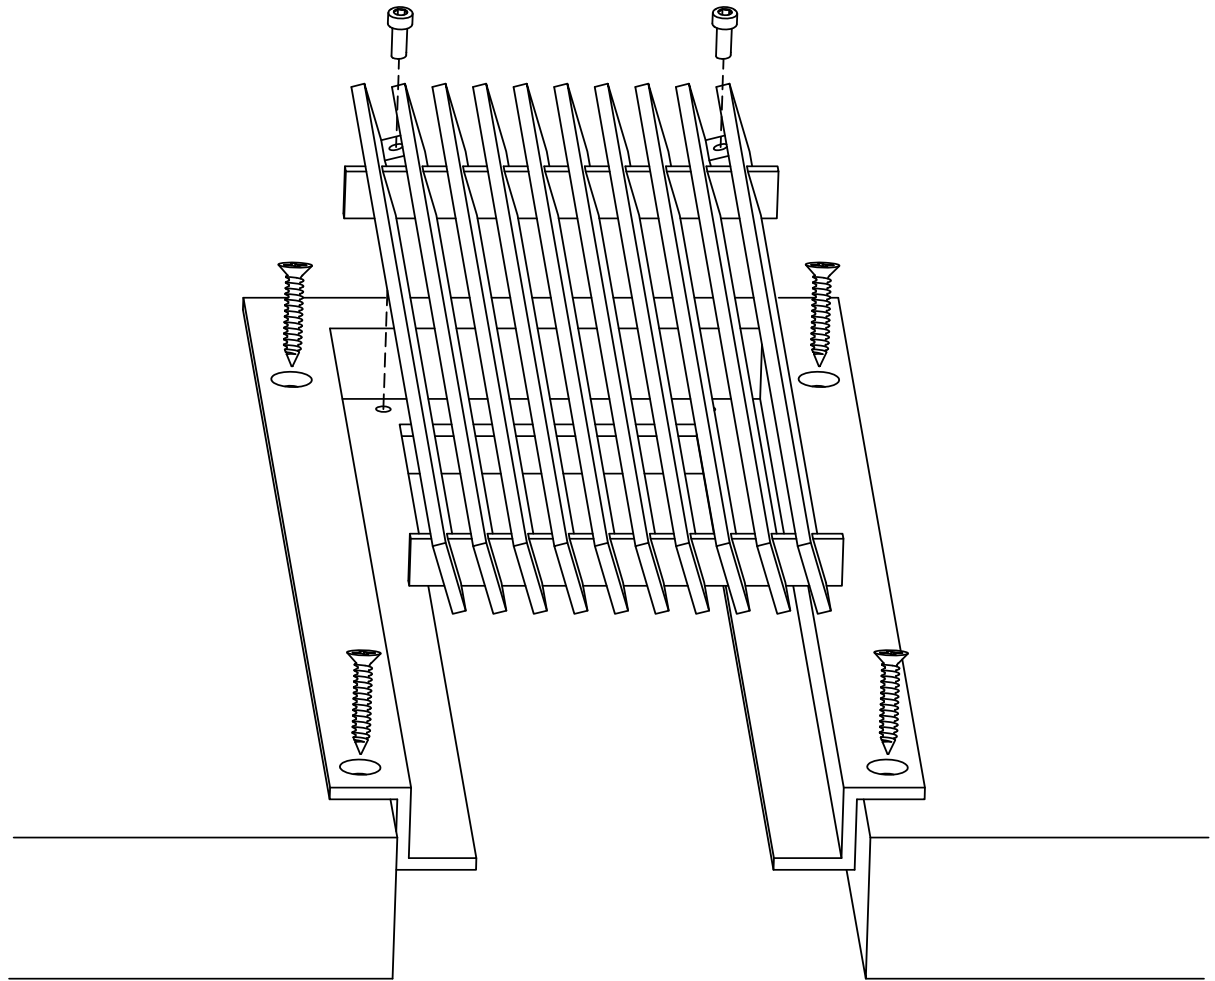

ADVANCED ARCHITECTURAL GRILLEWORKS

Creating Artistry in Architectural Grilles & Metal

Installation Detail # 16

WITH COUNTERSUNK
MOUNTING HOLES -
REMOVABLE CORE

*AAG Tip: Excellent choice when
access is important.*

Used for multiple applications:

- Ceiling
- Wall

AAG provides mounting fasteners with matching finish.

SECTION NAME: AAG400 C Frame

TITLE: Installation Detail # 16

DRAWN BY: AAG

DRAWING #: 16-1

DATE: 11-30-18