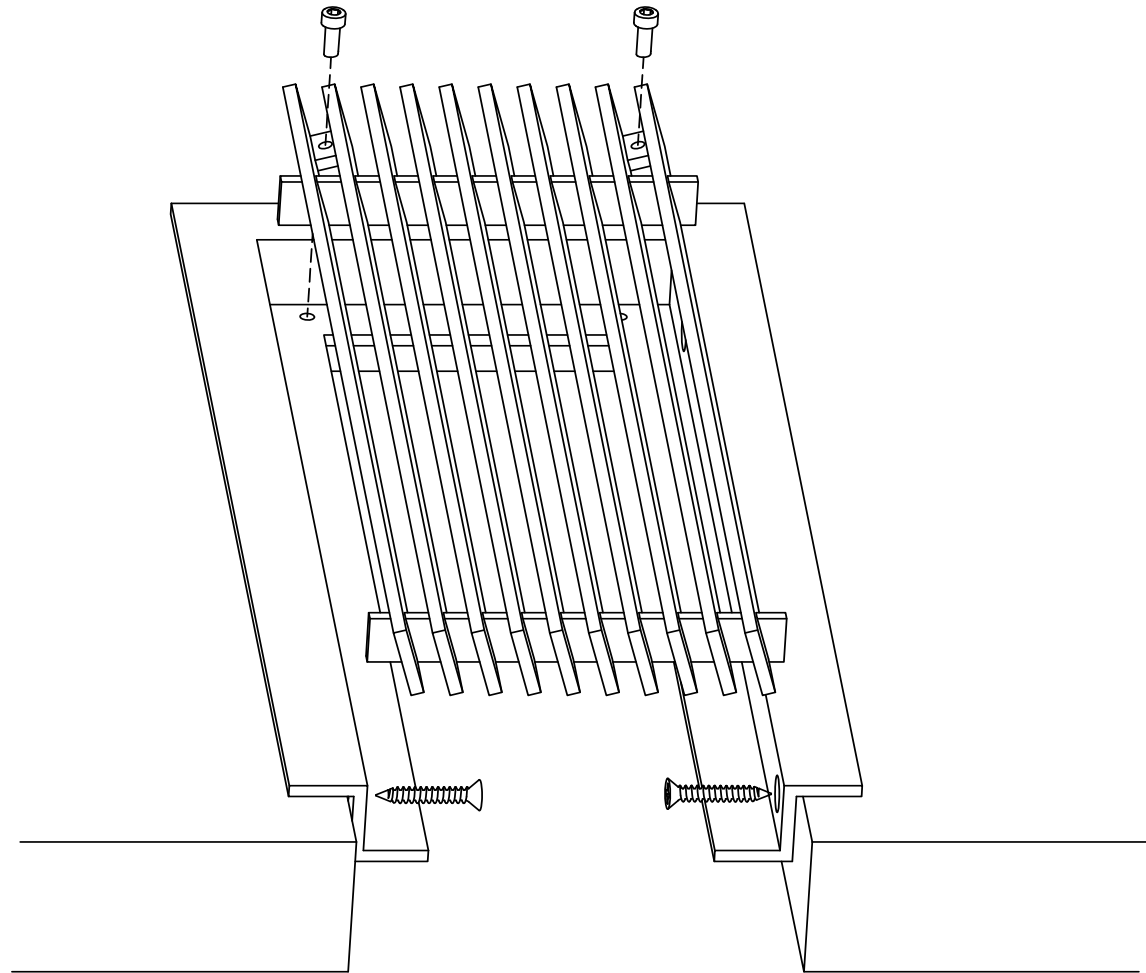

ADVANCED ARCHITECTURAL GRILLEWORKS

Creating Artistry in Architectural Grilles & Metal

Installation Detail # 17

WITH CONCEALED
MOUNTING HOLES -
REMOVABLE CORE

*AAG Tip: Excellent choice when
access is important.*

*Always with removable core - C Frame with concealed,
countersunk mounting holes on the inside of frame for
fastening to the opening.
Used for wall and ceiling applications.
AAG provides mounting fasteners with a matching finish.*

SECTION NAME: AAG400 C Frame

TITLE: Installation Detail # 17

DRAWN BY: AAG

DRAWING #: 17-1

DATE: 11-30-18

SCALE: Not To Scale

Advanced Architectural Grilleworks

149 Denton Avenue, New Hyde Park, NY 11040