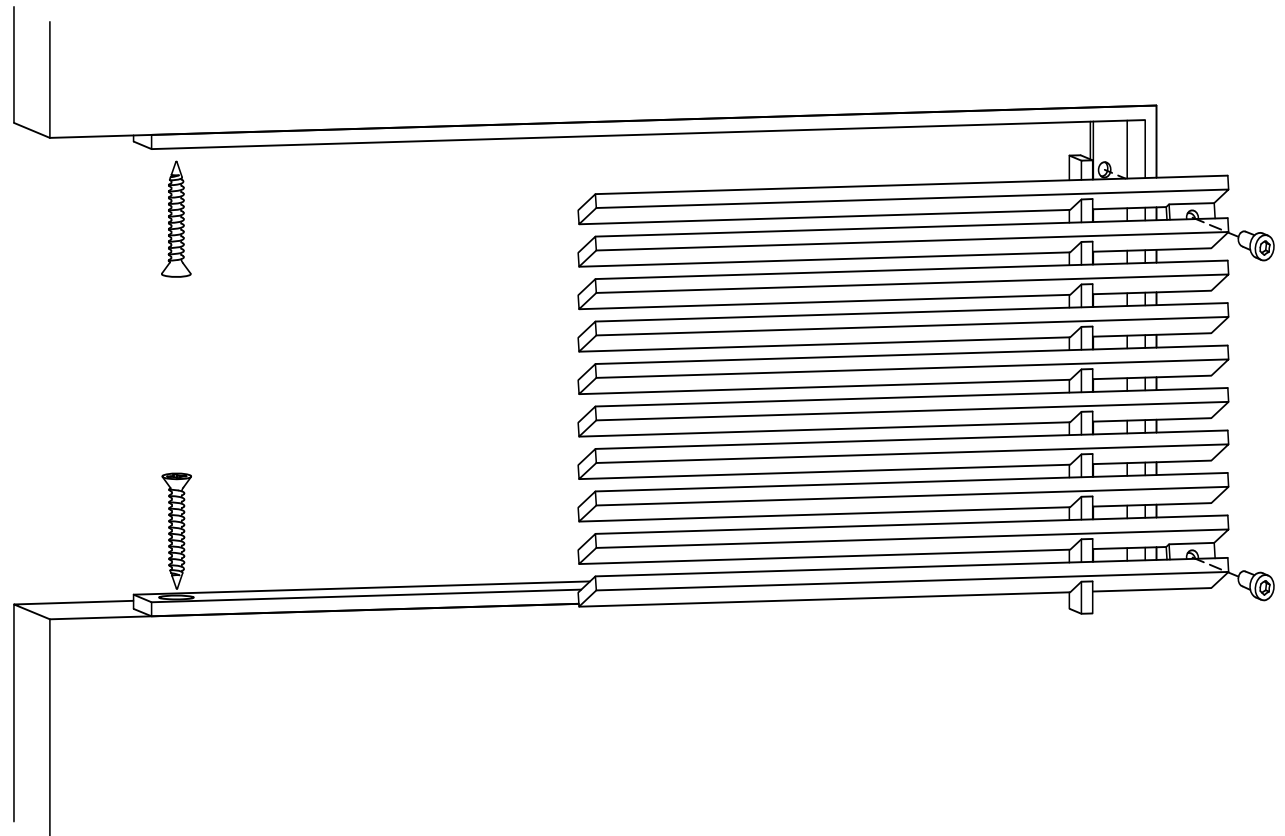

ADVANCED ARCHITECTURAL GRILLEWORKS

Creating Artistry in Architectural Grilles & Metal

Installation Detail # 20

WITH CONCEALED
MOUNTING HOLES -
REMOVABLE CORE

AAG Tip: Excellent choice when access is important.

Always with removable core – Band Frame with concealed, countersunk mounting holes on the inside of frame for fastening to the opening. Used for wall and ceiling applications. AAG provides mounting fasteners with a matching finish.

SECTION NAME: AAG400 Band Frame

TITLE: Installation Detail # 20

DRAWN BY: AAG

DRAWING #: 20-1

DATE: 11-30-18

SCALE: Not To Scale

Advanced Architectural Grilleworks

149 Denton Avenue, New Hyde Park, NY 11040