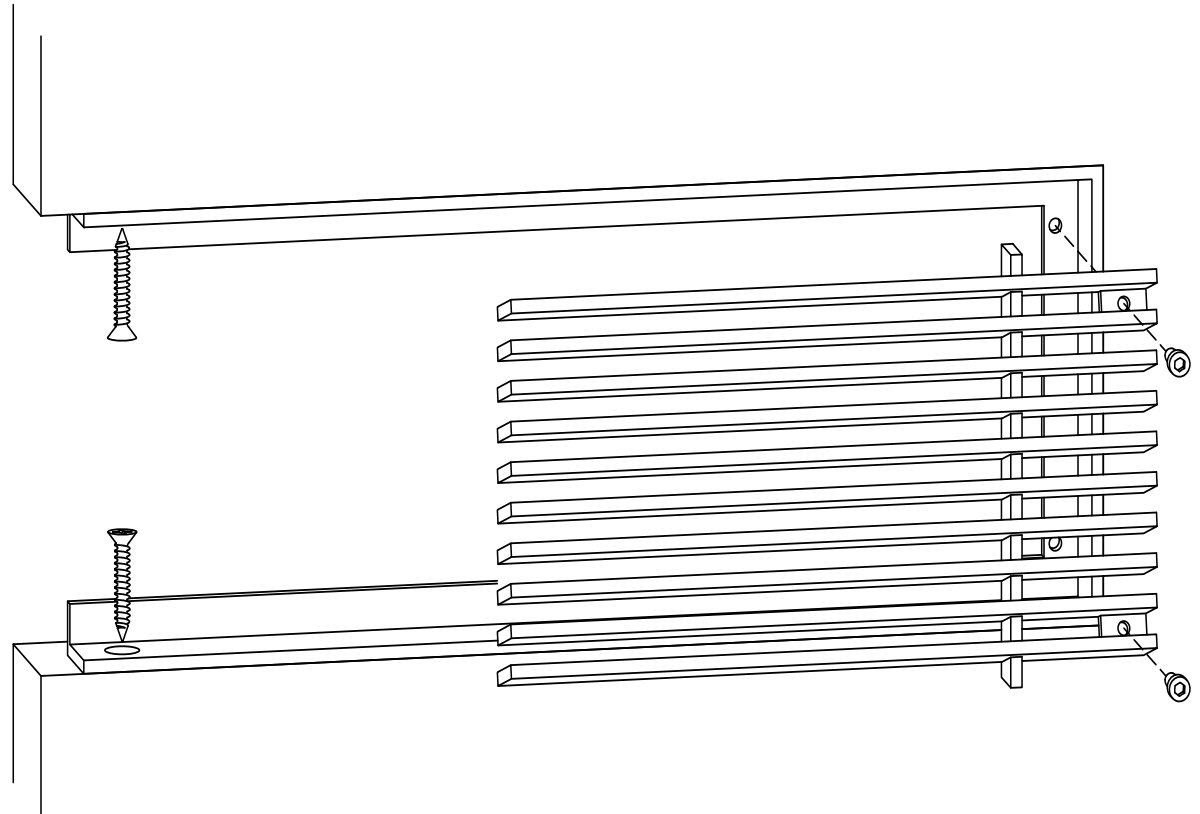

ADVANCED ARCHITECTURAL GRILLEWORKS

Creating Artistry in Architectural Grilles & Metal

Installation Detail # 6

WITH CONCEALED
MOUNTING HOLES -
REMOVABLE CORE

AAG Tip: Excellent choice when access is important.

Always with removable core - A style frame with concealed, countersunk mounting holes on the inside of frame edge for fastening to the opening. Used for wall and ceiling applications. AAG provides mounting fasteners with a matching finish.

SECTION NAME: AAG400 A Frame

TITLE: Installation Detail # 6

DRAWN BY: AAG

DRAWING #: 06-1

DATE: 11-30-18

SCALE: Not To Scale

Advanced Architectural Grilleworks

149 Denton Avenue, New Hyde Park, NY 11040