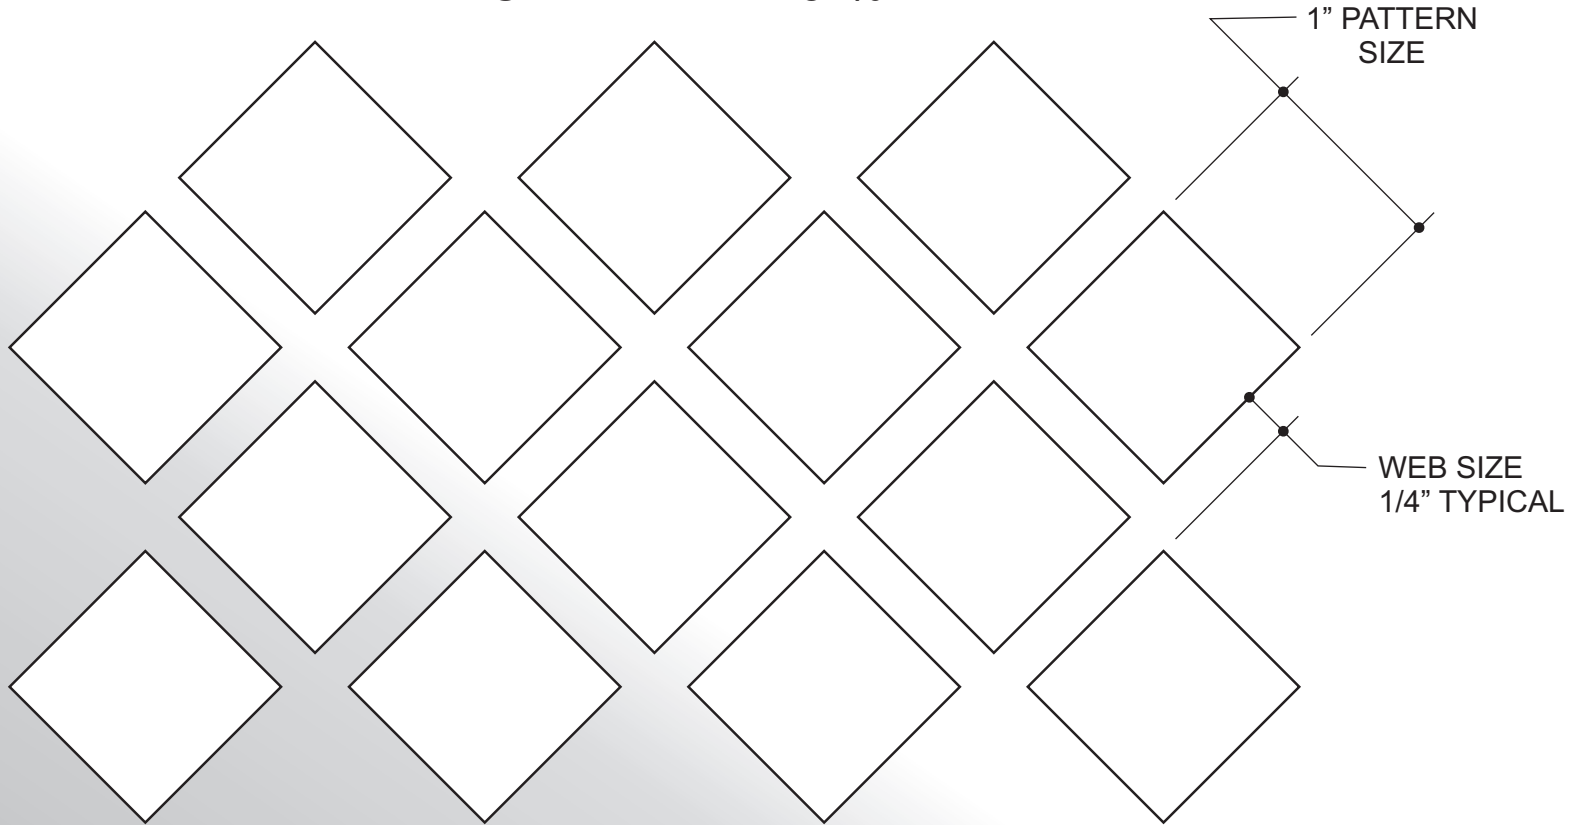

# ADVANCED ARCHITECTURAL GRILLEWORKS

FORM # **AAG701-1000**

**OPEN AREA = 64%**

## **AAG701 DIAMOND**

1 INCH PATTERN SIZE - FULL SCALE

## **AAG701 DIAMOND**

3/4 INCH PATTERN SIZE - FULL SCALE

## **AAG701 DIAMOND**

1/4 INCH PATTERN SIZE - FULL SCALE