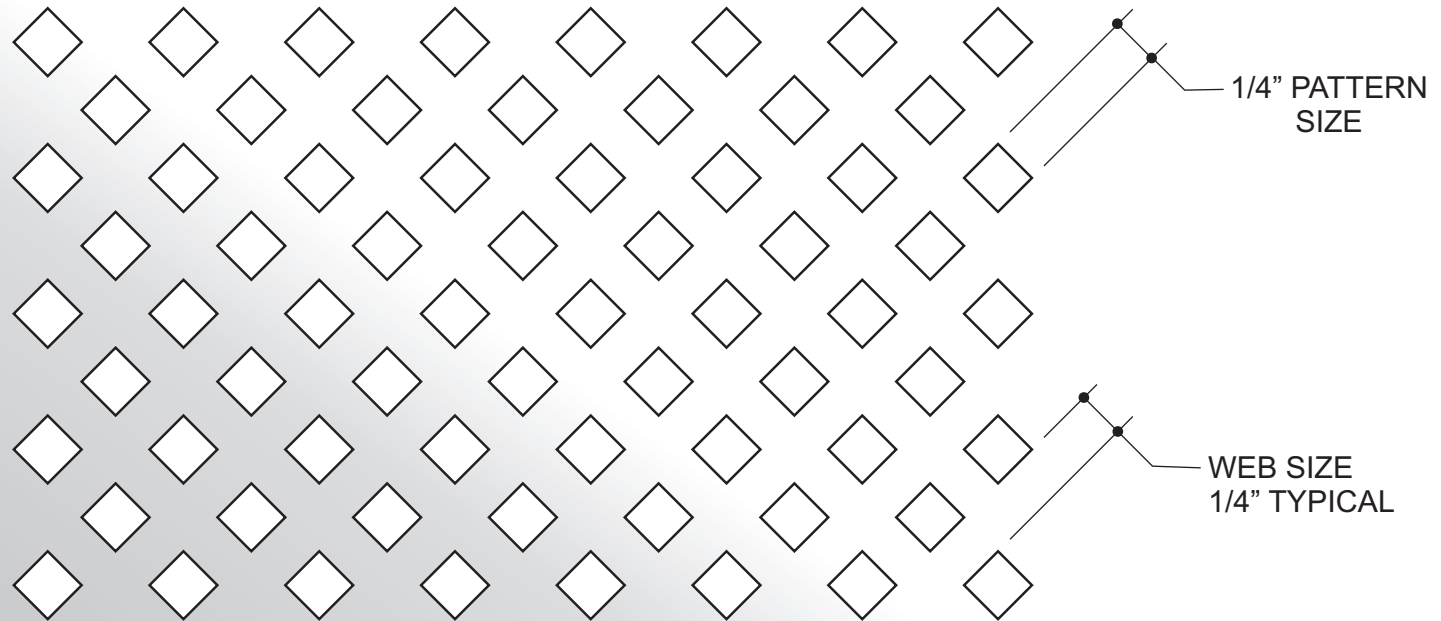

# ADVANCED ARCHITECTURAL GRILLEWORKS

FORM #

**AAG701-250**

**OPEN AREA = 25%**