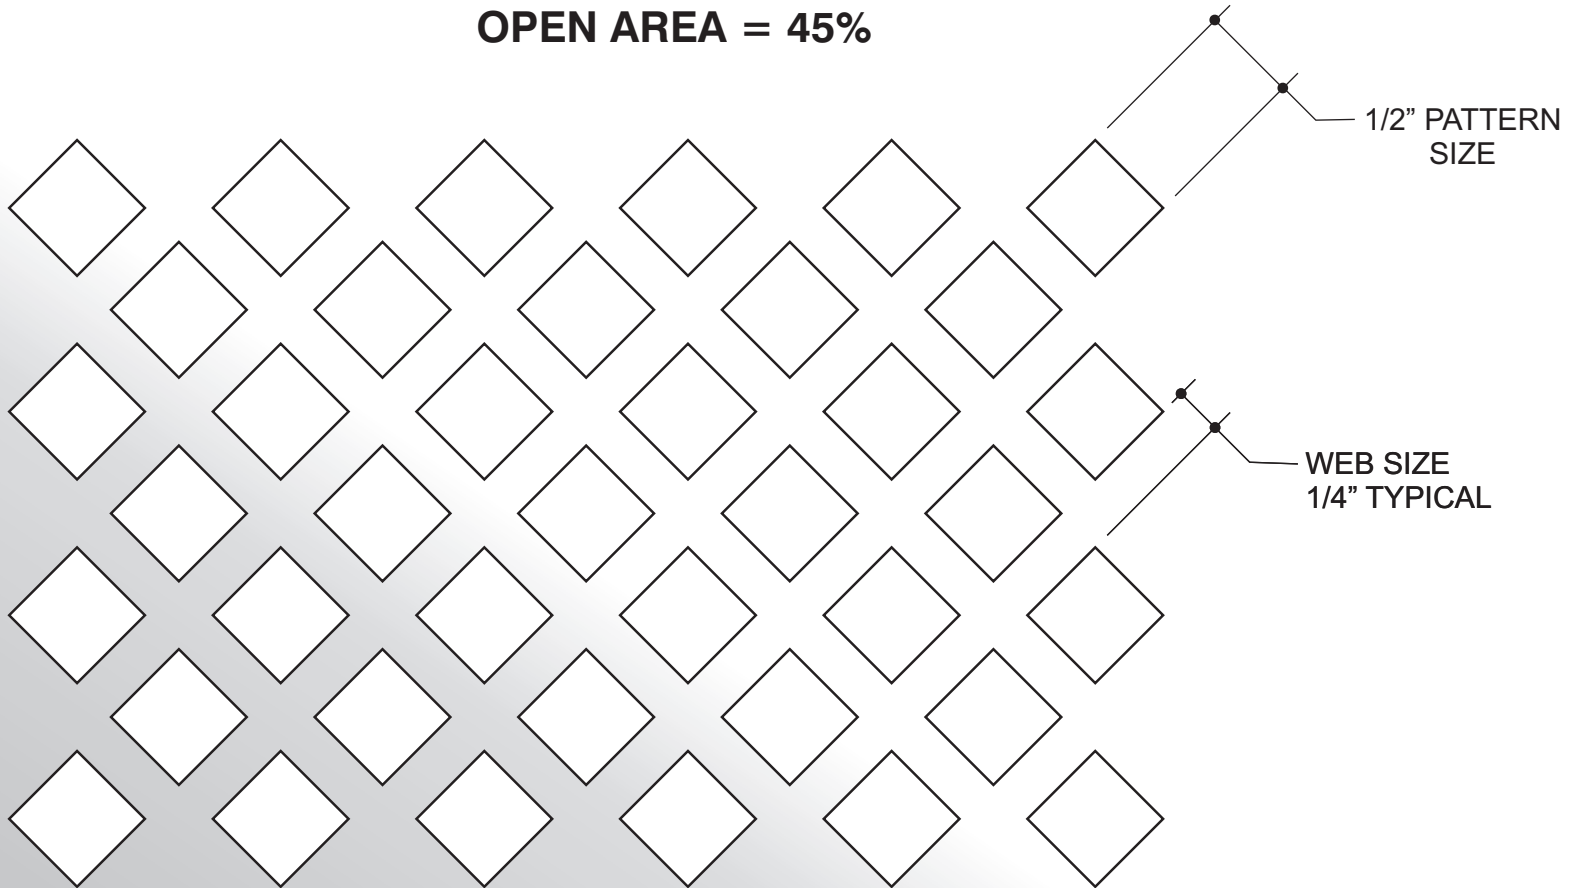

**AAG701 DIAMOND**  
5/8 INCH PATTERN SIZE - FULL SCALE

JOB #:
QUOTE #:

# ADVANCED ARCHITECTURAL GRILLEWORKS

FORM #

**AAG701-500**

**OPEN AREA = 45%**