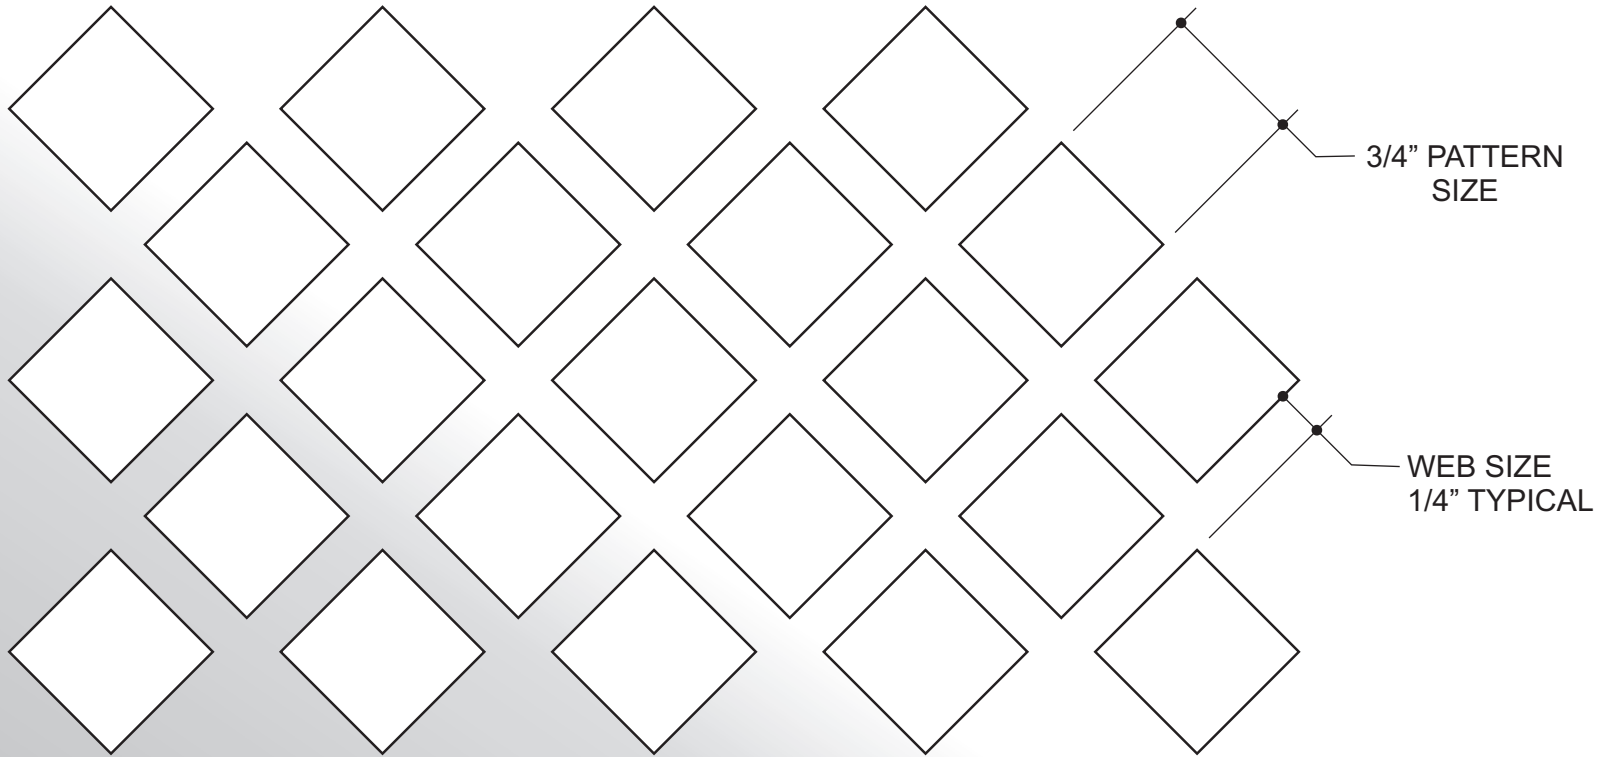

AAG701 DIAMOND

3/4 INCH PATTERN SIZE - FULL SCALE

Advanced Architectural Grilleworks

149 Denton Avenue, New Hyde Park, NY 11040 Voice: 516-488-0628

Email: sales@agrilles.com

JOB #:

QUOTE #: