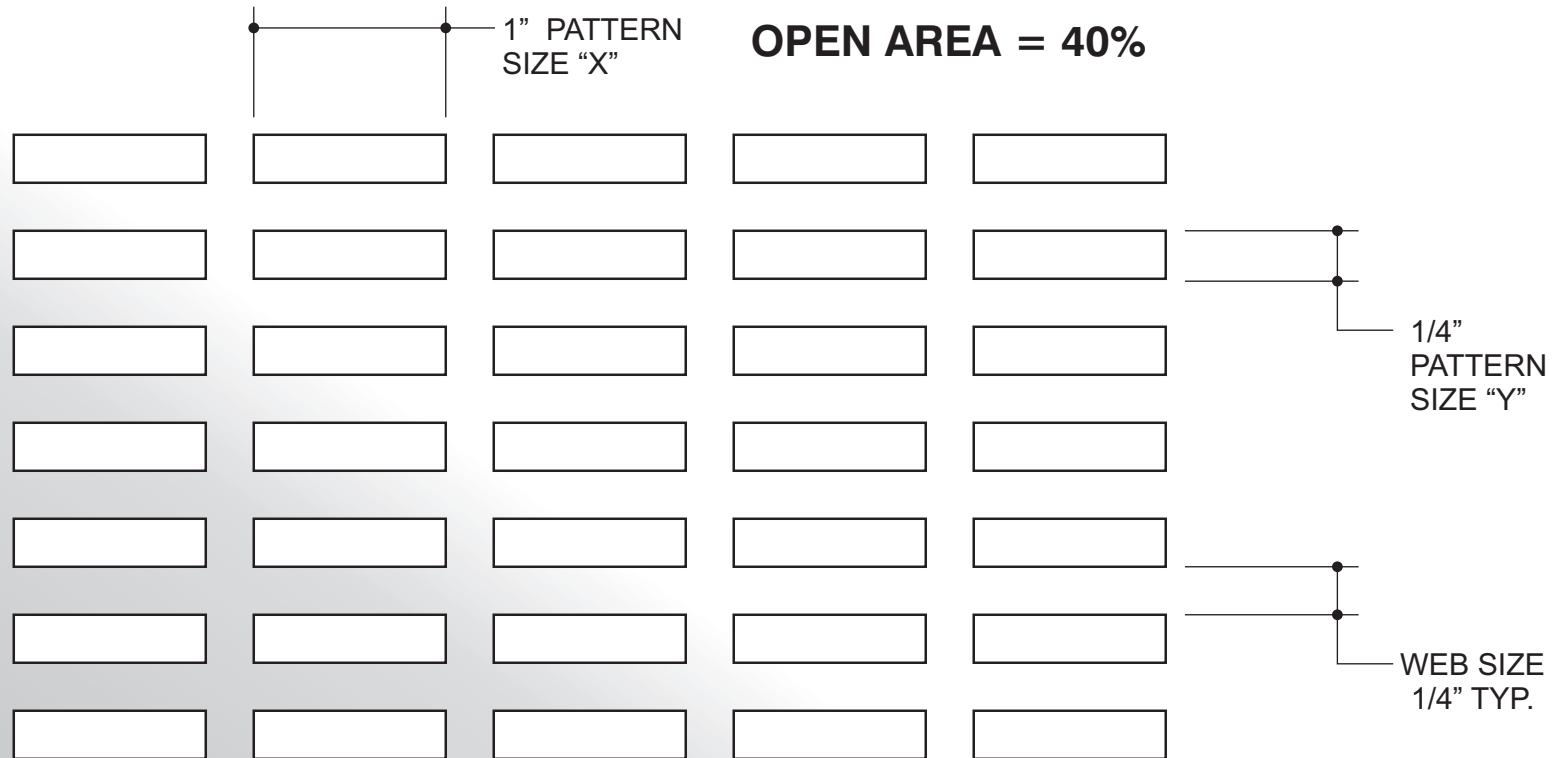

Email: sales@agrilles.com

JOB #:

QUOTE #:

ADVANCED ARCHITECTURAL GRILLEWORKS

FORM # **AAG704-25x1**

AAG704 SCHOOL SLOT

1/4 x 1 INCH PATTERN SIZE - FULL SCALE

Advanced Architectural Grilleworks