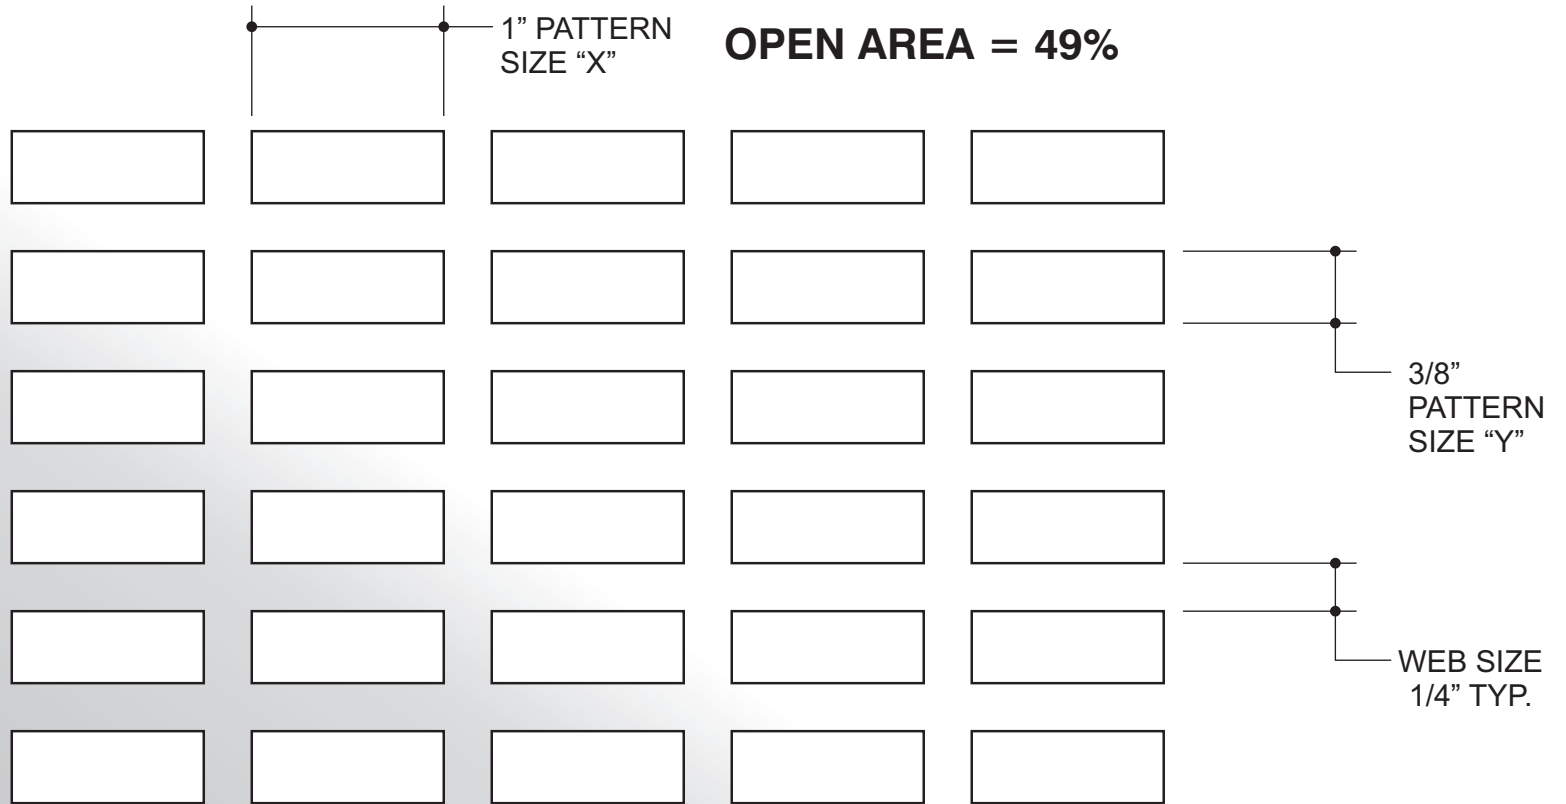

ADVANCED ARCHITECTURAL GRILLEWORKS

AAG704 SCHOOL SLOT

5/16 x 1 - 3/8 INCH PATTERN SIZE - FULL SCALE

Advanced Architectural Grilleworks

149 Denton Avenue, New Hyde Park, NY 11040 Voice: 516-488-0628

Email: sales@agrilles.com

JOB #:
QUOTE #:

ADVANCED ARCHITECTURAL GRILLEWORKS

FORM # **AAG704-38x1**

AAG704 SCHOOL SLOT

3/8 x 1 INCH PATTERN SIZE - FULL SCALE

Advanced Architectural Grilleworks

149 Denton Avenue, New Hyde Park, NY 11040 Voice: 516-488-0628