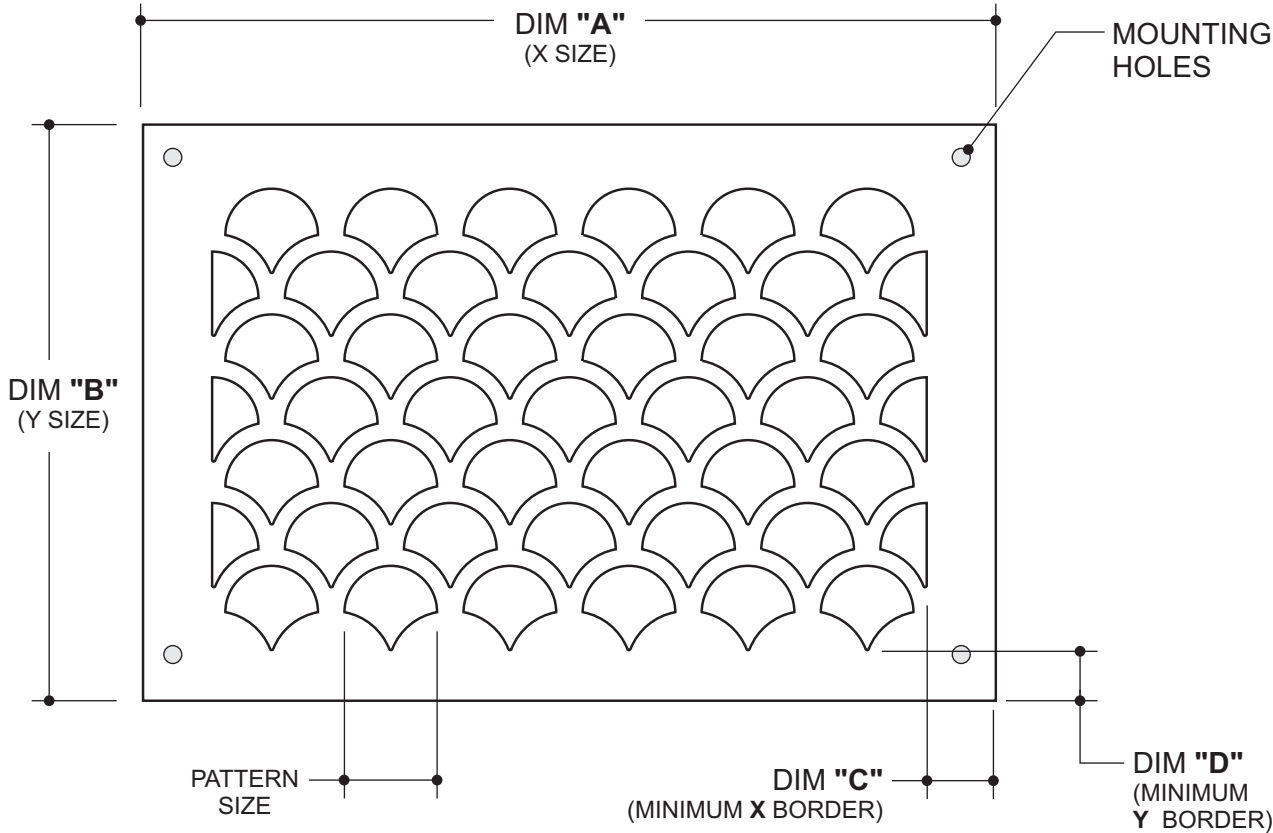

Pat #: AAG706

**STANDARD PATTERN SIZES
(SPECIFY ONE PER SHEET)**

- 3 - 1/4" (72% OPEN)
- 2 - 1/2" (71% OPEN)
- 1 - 3/4" (68% OPEN)
- 1 - 1/8" (55% OPEN)
- 5/8" (50% OPEN)
- NON-STD SIZE (SPECIFY)

MOUNTING HOLES:	COUNTERSINK:
<input type="checkbox"/> YES <input type="checkbox"/> NO	<input type="checkbox"/> YES <input type="checkbox"/> NO

MOUNTING HOLE DETAILS:

--

#AAG706 - Shell

ITEMS / DIMENSIONS

QTY	A	B	C	D

MATERIAL:	FINISH:	THICKNESS:
-----------	---------	------------

CUSTOMER:	PROJECT:	NOTES:
CONTACT:	ARCHITECT:	
PHONE:	ENGINEER:	
	CONTRACTOR:	

JOB #:

QUOTE #:

OPEN AREA = 71%

FORM # **AAG706-2500**

AAG706 SHELL

2 - 1/2 INCH PATTERN SIZE - FULL SCALE

Custom
Architectural Grilles
& Metalwork

ADVANCED ARCH GRILLES

JOB #:

QUOTE #:

OPEN AREA = 50%

FORM #

AAG706-625

AAG706 SHELL

5/8 INCH PATTERN SIZE - FULL SCALE

Custom
**Architectural Grilles
& Metalwork**