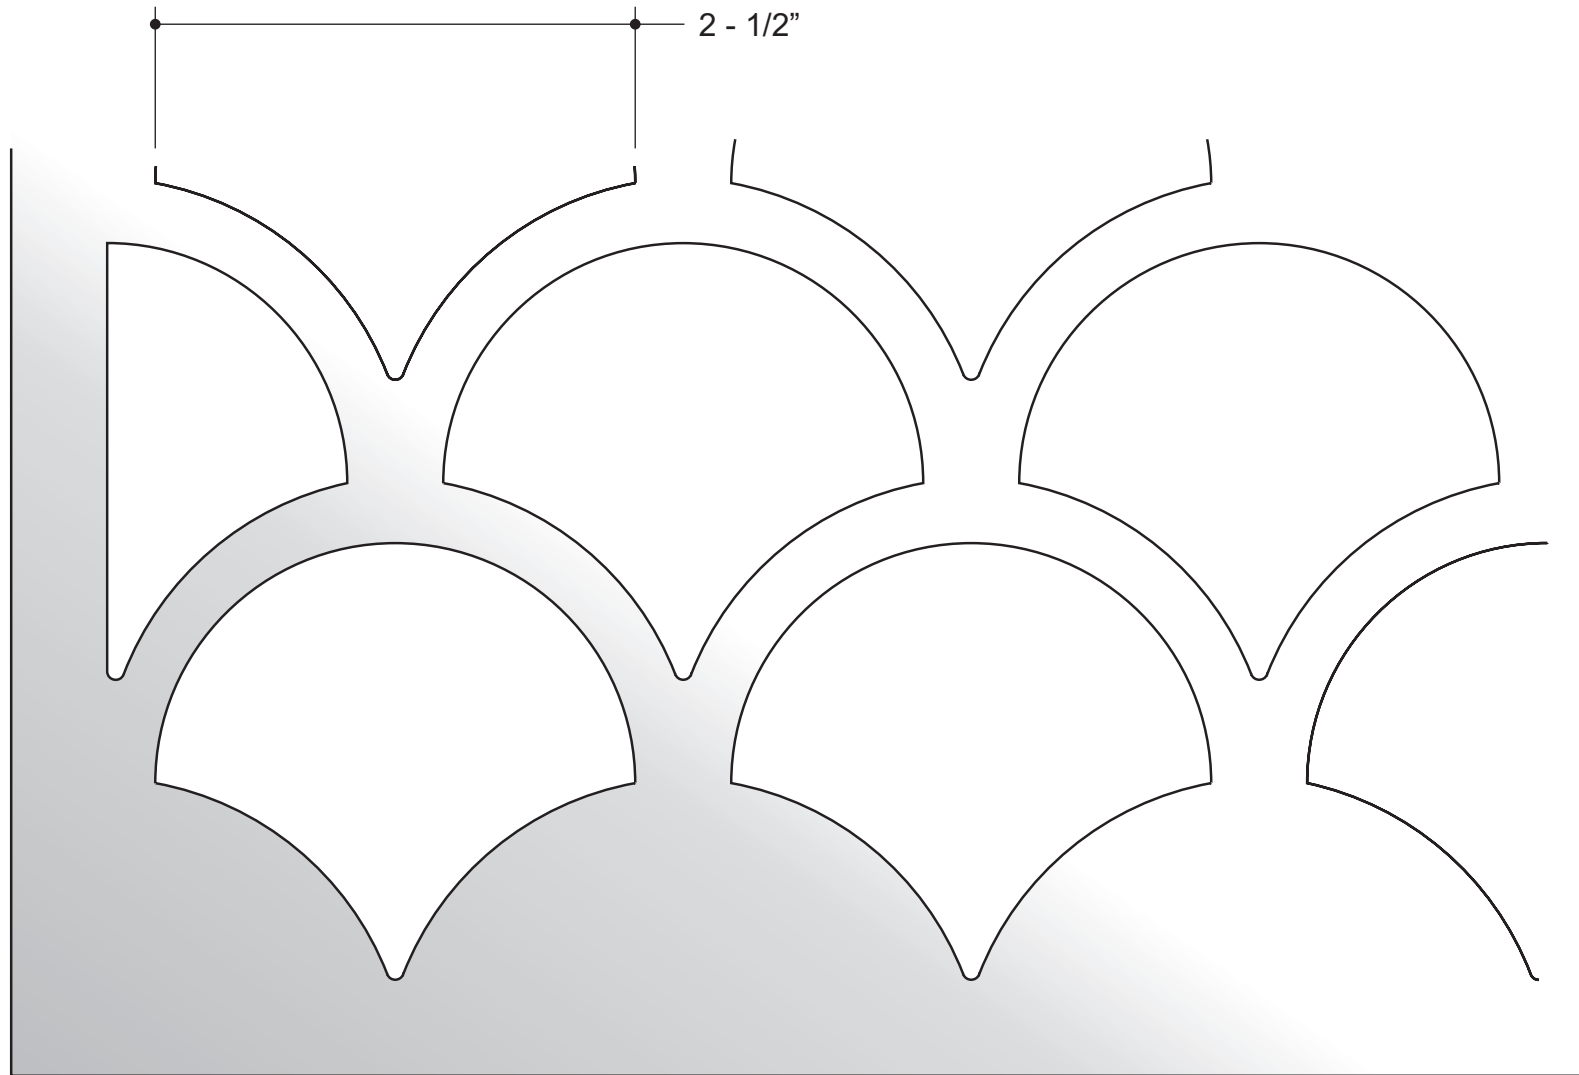

Pat #: AAG706

**STANDARD PATTERN SIZES
(SPECIFY ONE PER SHEET)**

- 3 - 1/4" (72% OPEN)
- 2 - 1/2" (71% OPEN)
- 1 - 3/4" (68% OPEN)
- 1 - 1/8" (55% OPEN)
- 5/8" (50% OPEN)
- NON-STD SIZE (SPECIFY)

MOUNTING HOLES:	COUNTERSINK:
<input type="checkbox"/> YES <input type="checkbox"/> NO	<input type="checkbox"/> YES <input type="checkbox"/> NO

MOUNTING HOLE DETAILS:

--

#AAG706 - Shell

ITEMS / DIMENSIONS

QTY	A	B	C	D

MATERIAL:	FINISH:	THICKNESS:
-----------	---------	------------

CUSTOMER:	PROJECT:	NOTES:
CONTACT:	ARCHITECT:	
PHONE:	ENGINEER:	
	CONTRACTOR:	

JOB #:

QUOTE #:

OPEN AREA = 71%

FORM # **AAG706-2500**

AAG706 SHELL

2 - 1/2 INCH PATTERN SIZE - FULL SCALE

Custom
Architectural Grilles
& Metalwork

ADVANCED ARCH GRILLES

JOB #:

QUOTE #:

OPEN AREA = 50%

FORM #

AAG706-625

AAG706 SHELL

5/8 INCH PATTERN SIZE - FULL SCALE

Custom
**Architectural Grilles
& Metalwork**