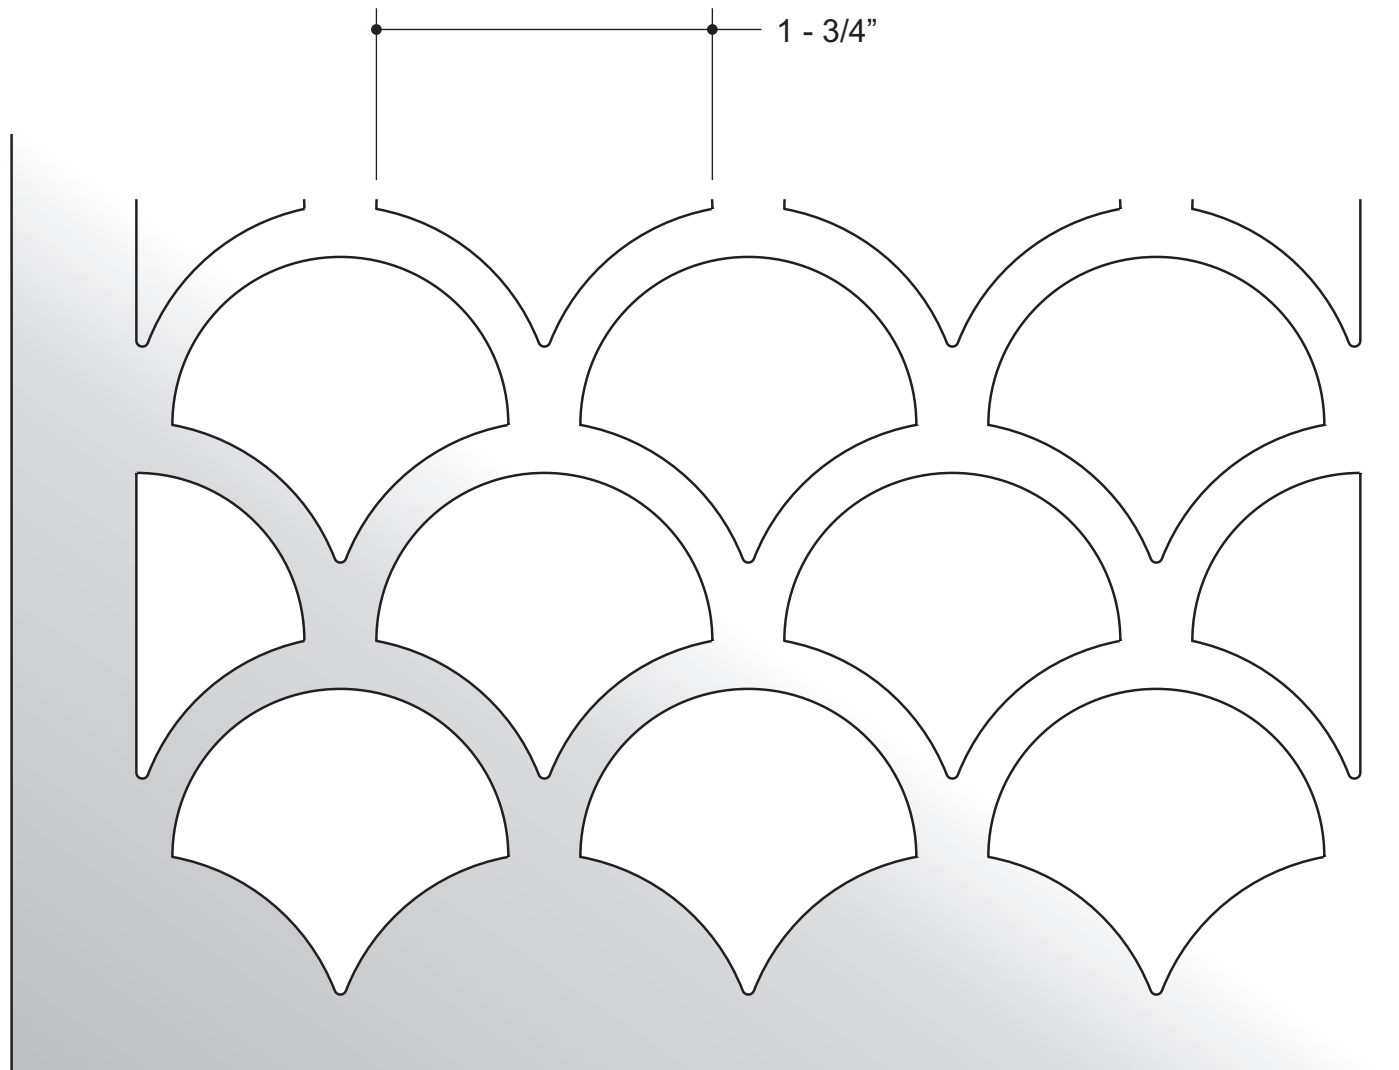

OPEN AREA = 68%

FORM # **AAG706-1750**

AAG706 SHELL

1 - 3/4 INCH PATTERN SIZE - FULL SCALE

Custom
Architectural Grilles
& Metalwork

ADVANCED ARCH GRILLES

149 Denton Avenue, New Hyde Park, NY 11040
Voice: 516-488-0628 Fax: 516-488-0728
Email: sales@aagrilles.com

JOB #:

QUOTE #: