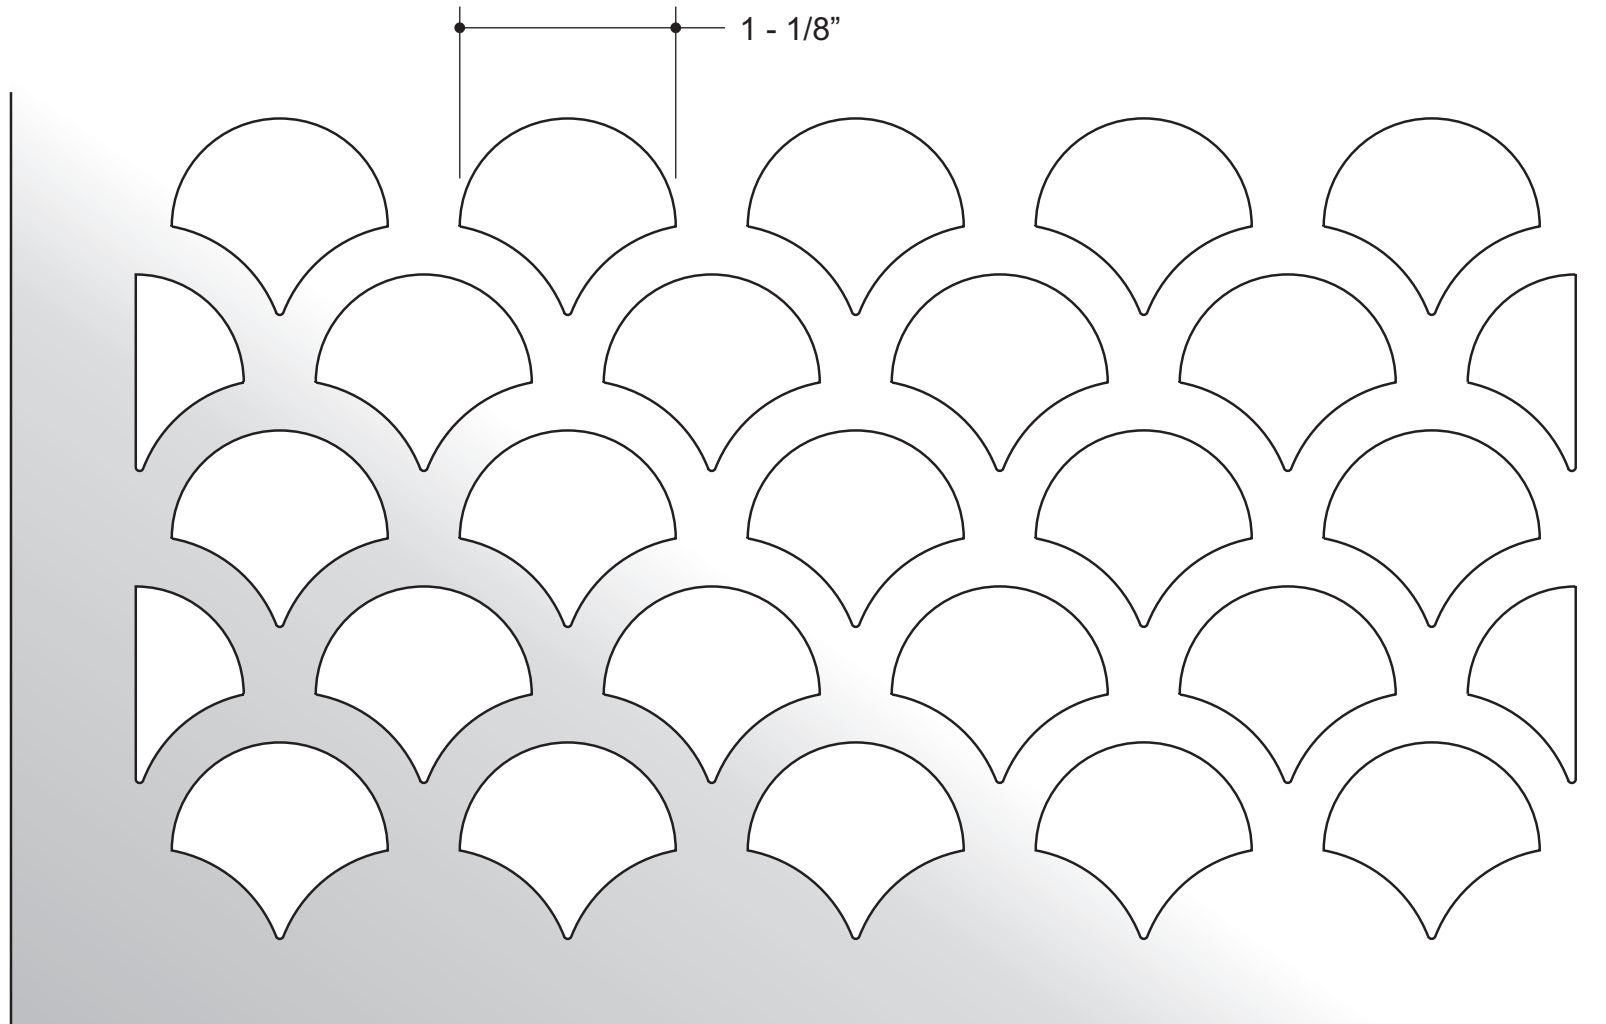

OPEN AREA = 55%

FORM # **AAG706-1125**

AAG706 SHELL

1 - 1/8 INCH PATTERN SIZE - FULL SCALE

Custom
Architectural Grilles
& Metalwork

ADVANCED ARCH GRILLES

149 Denton Avenue, New Hyde Park, NY 11040
Voice: 516-488-0628 Fax: 516-488-0728
Email: sales@aagrilles.com

JOB #:

QUOTE #: