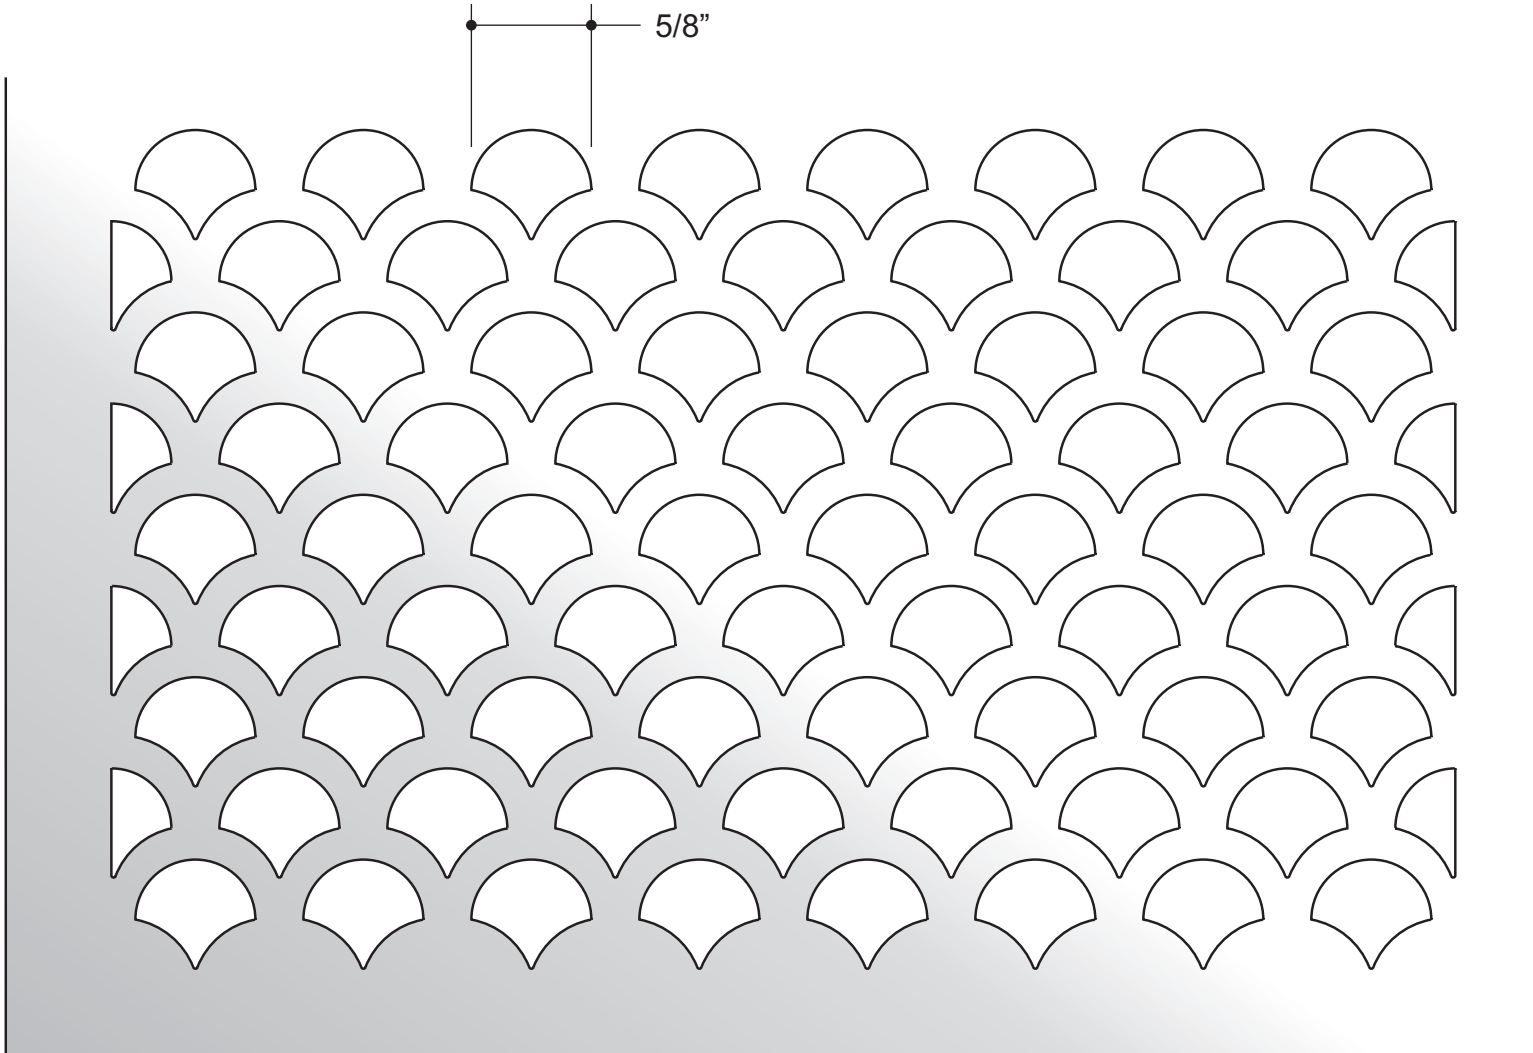

AAG706 SHELL

1 - 1/8 INCH PATTERN SIZE - FULL SCALE

Custom
Architectural Grilles
& Metalwork

ADVANCED ARCH GRILLES

149 Denton Avenue, New Hyde Park, NY 11040
Voice: 516-488-0628 Fax: 516-488-0728
Email: sales@aagrilles.com

JOB #:

QUOTE #:

OPEN AREA = 50%

FORM #

AAG706-625

AAG706 SHELL

5/8 INCH PATTERN SIZE - FULL SCALE

Custom
**Architectural Grilles
& Metalwork**