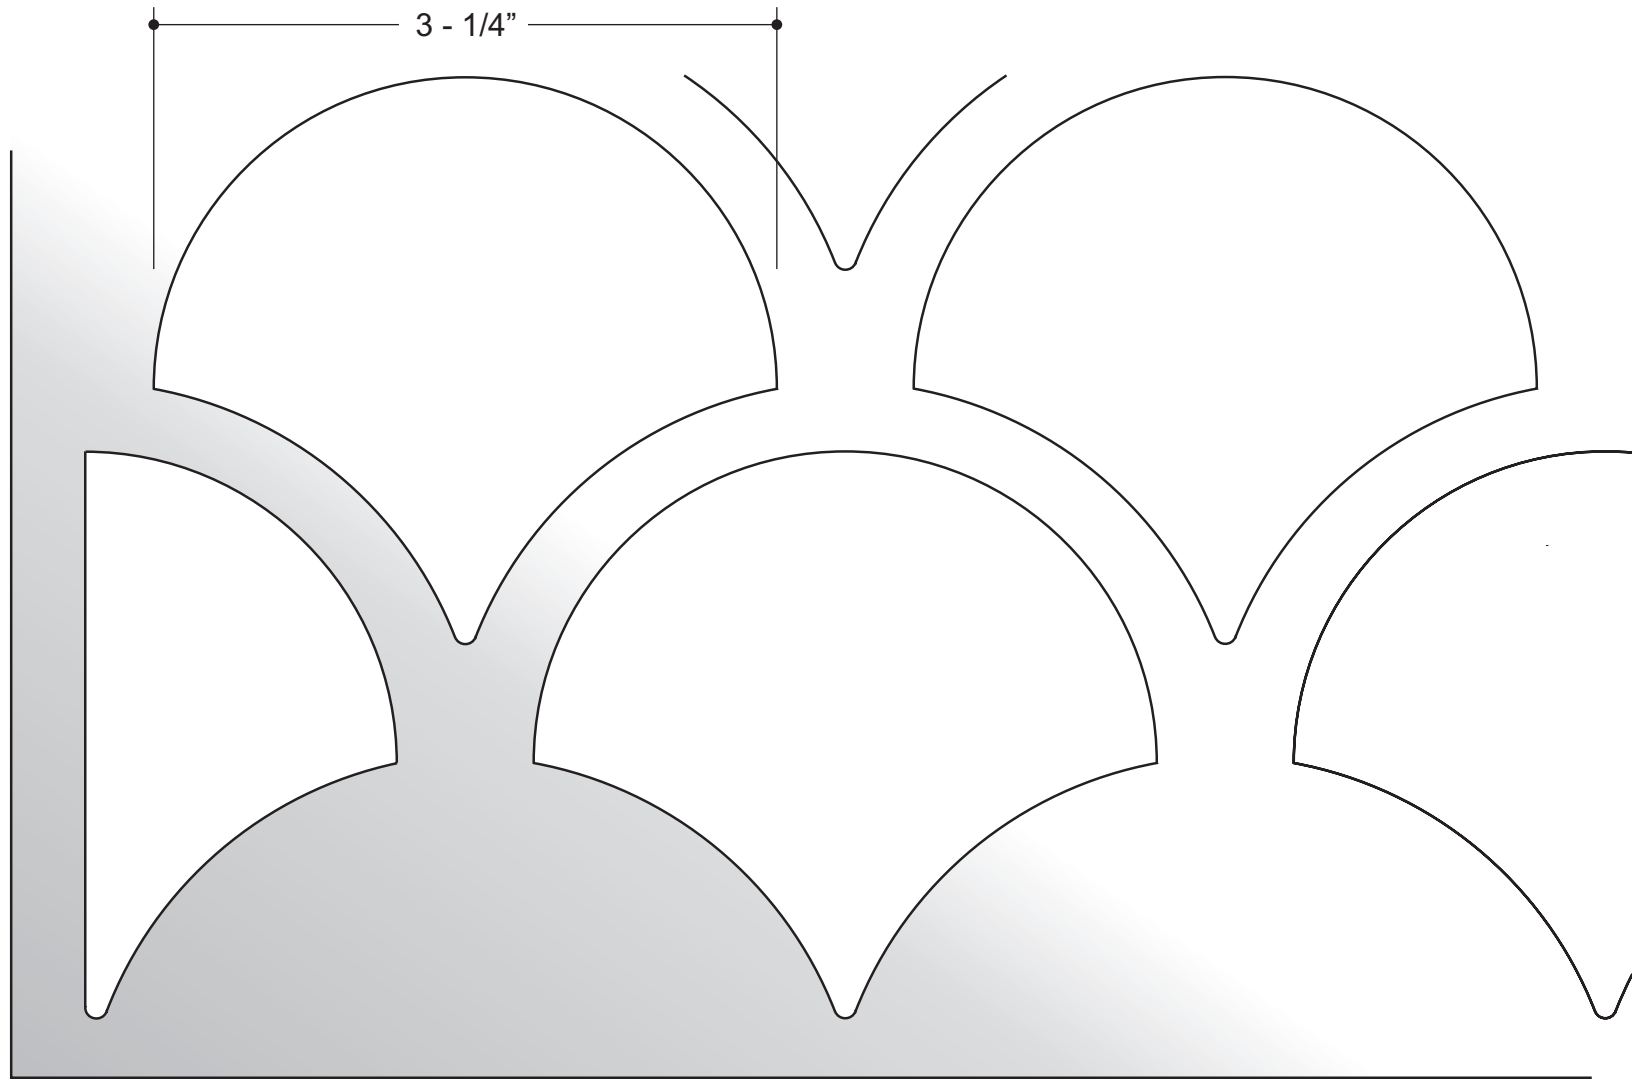

OPEN AREA = 72%

FORM # **AAG706-3250**

AAG706 SHELL

3 - 1/4 INCH PATTERN SIZE - FULL SCALE

Custom
**Architectural Grilles
& Metalwork**

ADVANCED ARCH GRILLES

149 Denton Avenue, New Hyde Park, NY 11040
Voice: 516-488-0628 Fax: 516-488-0728
Email: sales@aagrilles.com

JOB #:

QUOTE #: