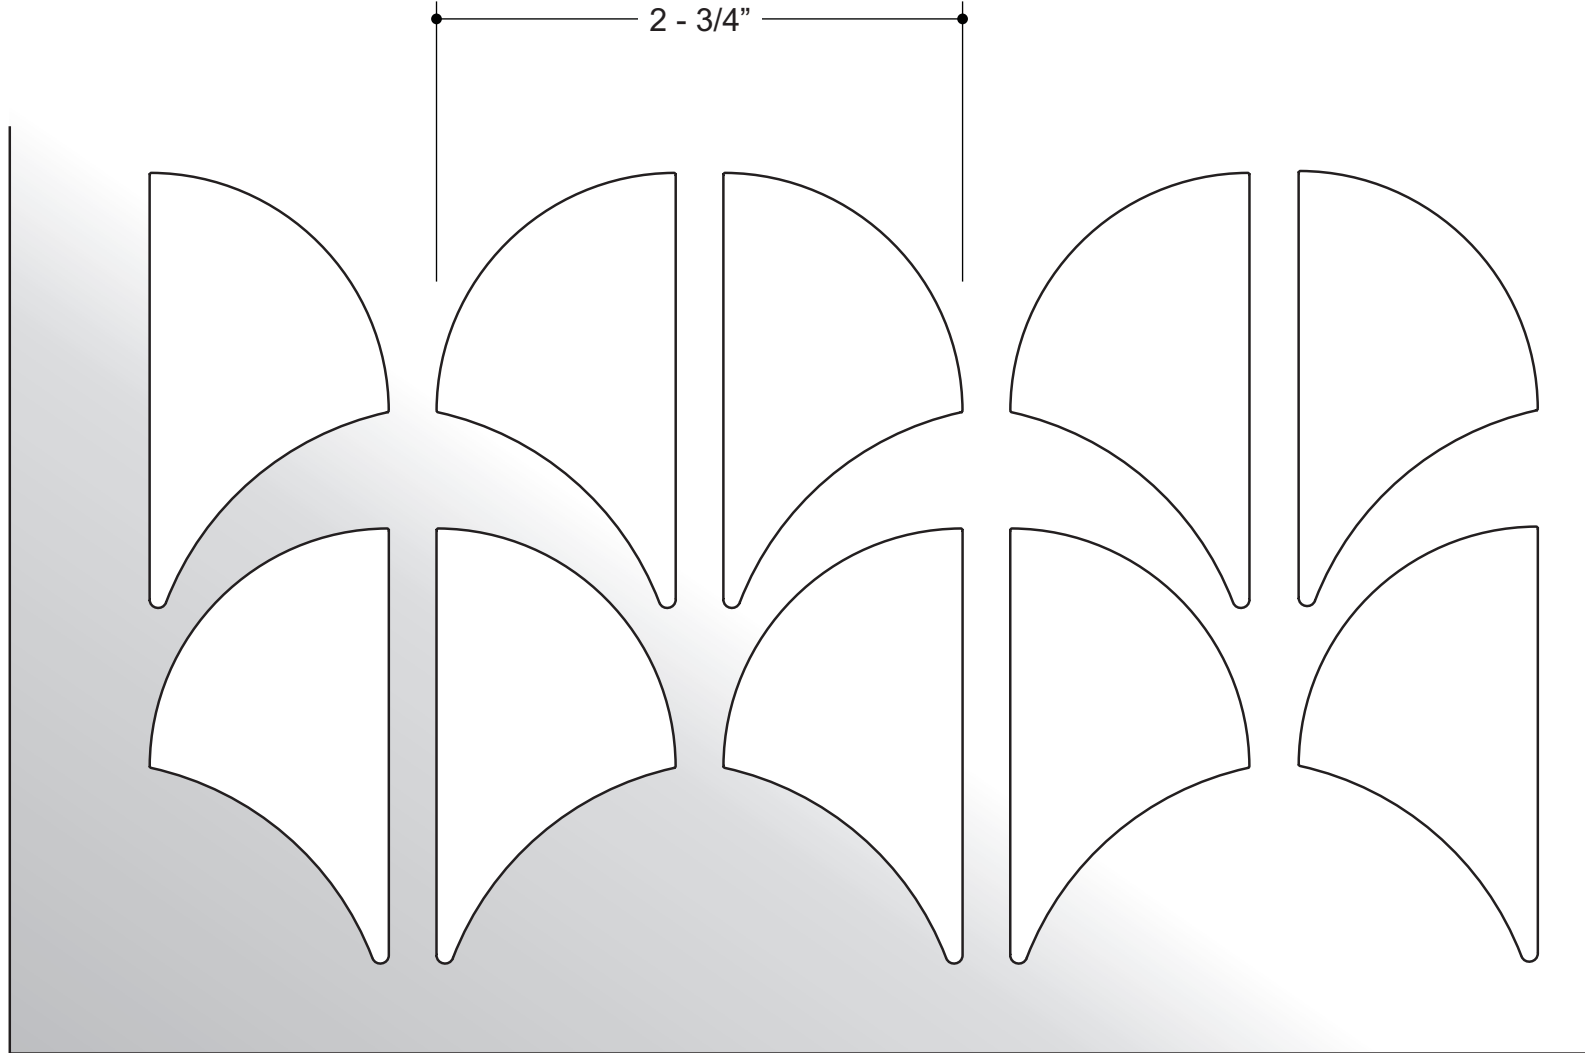

## **AAG707 HALF-SHELL**

3 - 3/4 INCH PATTERN SIZE - FULL SCALE

Custom  
**Architectural Grilles  
& Metalwork**

## **AAG707 HALF-SHELL**

2 - 3/4 INCH PATTERN SIZE - FULL SCALE

Custom  
**Architectural Grilles  
& Metalwork**