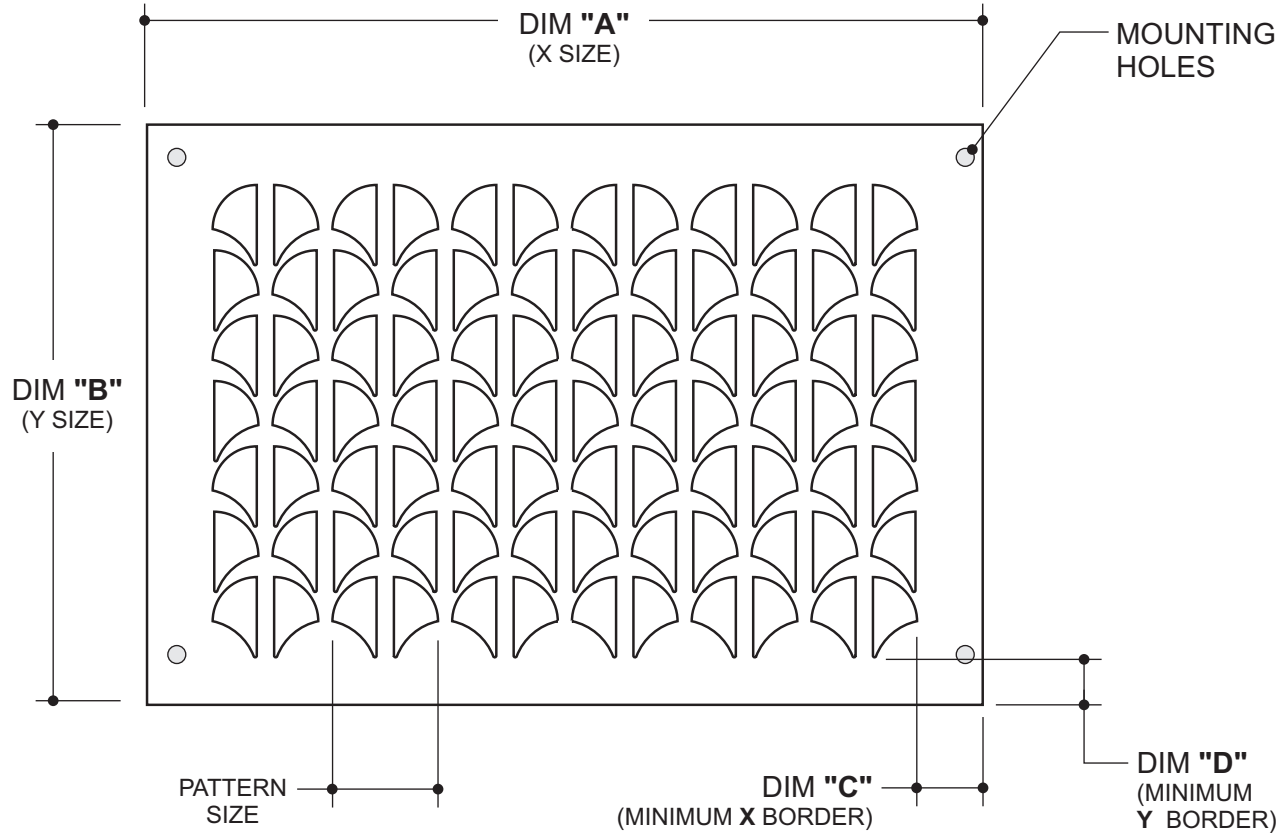

**Pat #: AAG707**

STANDARD PATTERN SIZES  
**(SPECIFY ONE PER SHEET)**

3 - 3/4" (54% OPEN)

2 - 3/4" (61% OPEN)

2" (57% OPEN)

1 - 15/16" (51% OPEN)

NON-STD SIZE (SPECIFY)

MOUNTING HOLES:	COUNTERSINK:
<input type="checkbox"/> YES <input type="checkbox"/> NO	<input type="checkbox"/> YES <input type="checkbox"/> NO

MOUNTING HOLE DETAILS:

**ITEMS / DIMENSIONS**

QTY	A	B	C	D

**#AAG707 - HALF SHELL**

MATERIAL:	FINISH:	THICKNESS:
-----------	---------	------------

CUSTOMER:	PROJECT:	NOTES:
	ARCHITECT:	
	ENGINEER:	
	CONTRACTOR:	
CONTACT:		
PHONE:		

## **AAG707 HALF-SHELL**

3 - 3/4 INCH PATTERN SIZE - FULL SCALE

Custom  
**Architectural Grilles  
& Metalwork**

## **AAG707 HALF-SHELL**

1 - 5/16 INCH PATTERN SIZE - FULL SCALE

Custom  
**Architectural Grilles  
& Metalwork**