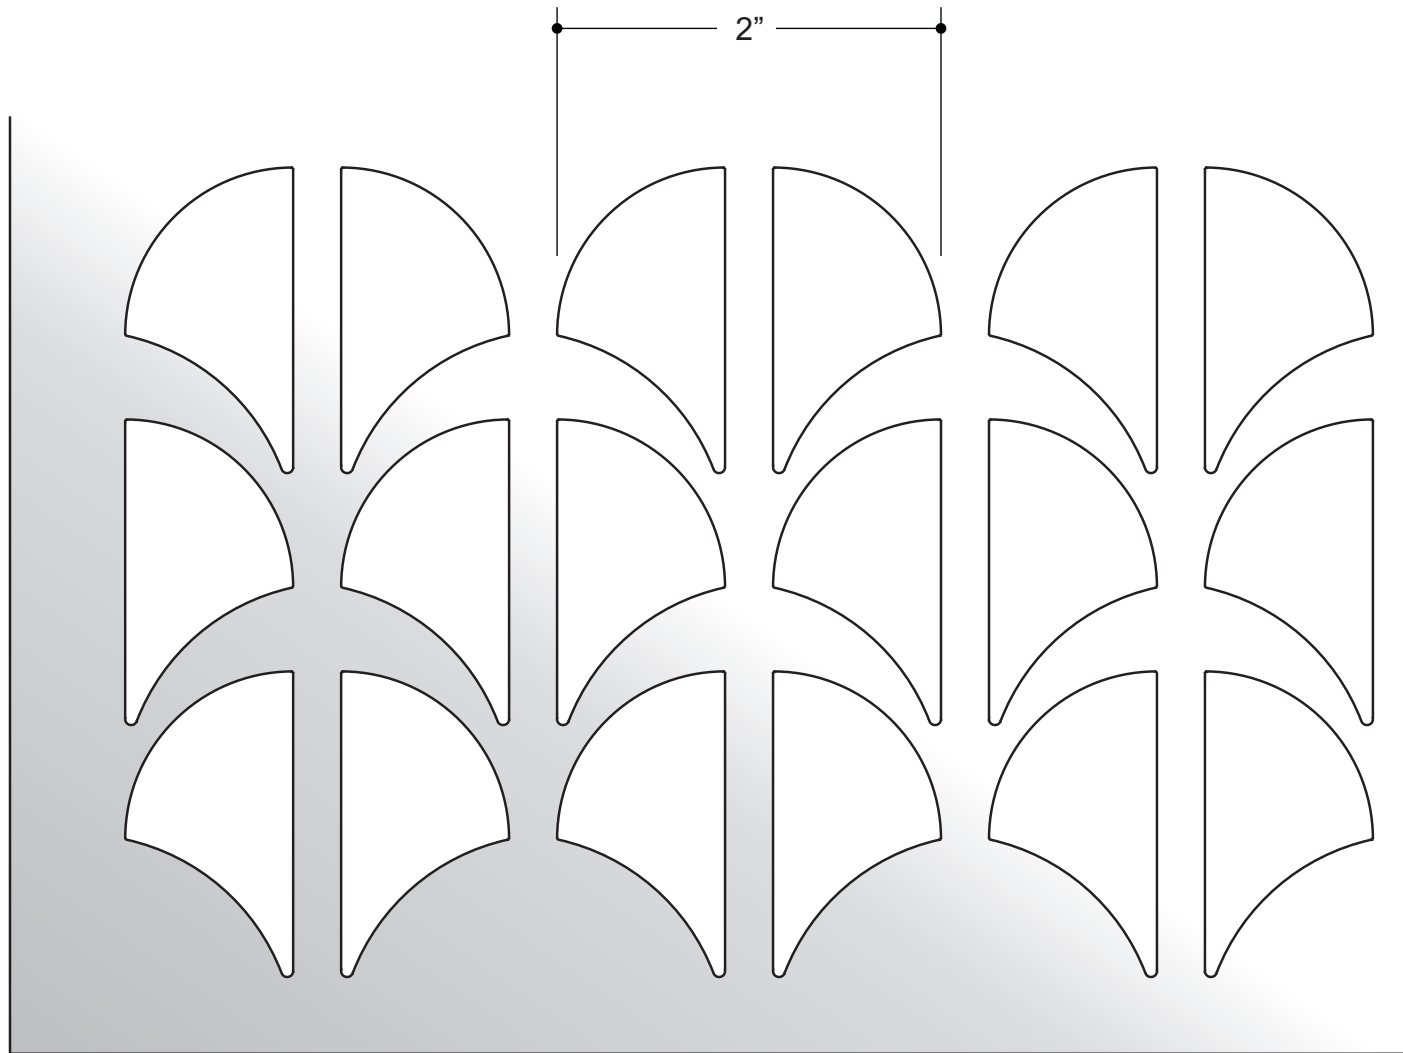

## **AAG707 HALF-SHELL**

3 - 3/4 INCH PATTERN SIZE - FULL SCALE

Custom  
**Architectural Grilles  
& Metalwork**

## **AAG707 HALF-SHELL**

2 - 3/4 INCH PATTERN SIZE - FULL SCALE

Custom  
**Architectural Grilles  
& Metalwork**

## AAG707 HALF-SHELL

2 INCH PATTERN SIZE - FULL SCALE

Custom  
Architectural Grilles  
& Metalwork

## **AAG707 HALF-SHELL**

1 - 5/16 INCH PATTERN SIZE - FULL SCALE

Custom  
**Architectural Grilles  
& Metalwork**