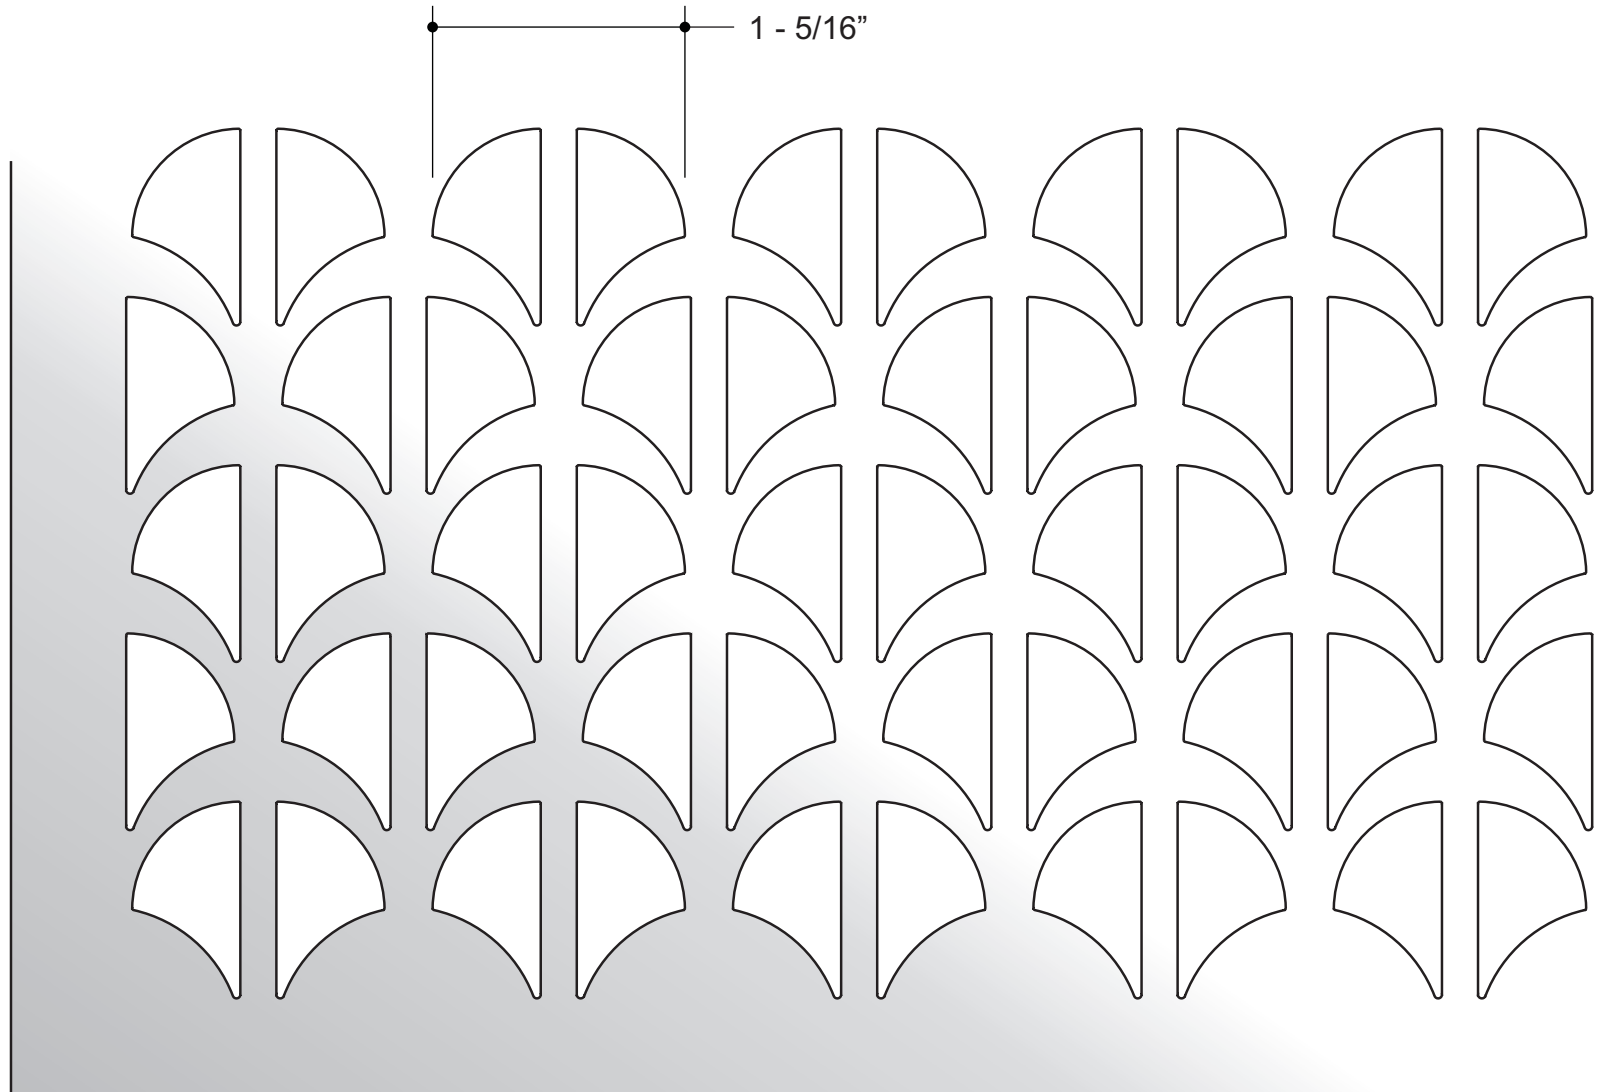

## **AAG707 HALF-SHELL**

2 - 3/4 INCH PATTERN SIZE - FULL SCALE

Custom  
**Architectural Grilles  
& Metalwork**

## AAG707 HALF-SHELL

2 INCH PATTERN SIZE - FULL SCALE

Custom  
Architectural Grilles  
& Metalwork

## **AAG707 HALF-SHELL**

1 - 5/16 INCH PATTERN SIZE - FULL SCALE

Custom  
**Architectural Grilles  
& Metalwork**