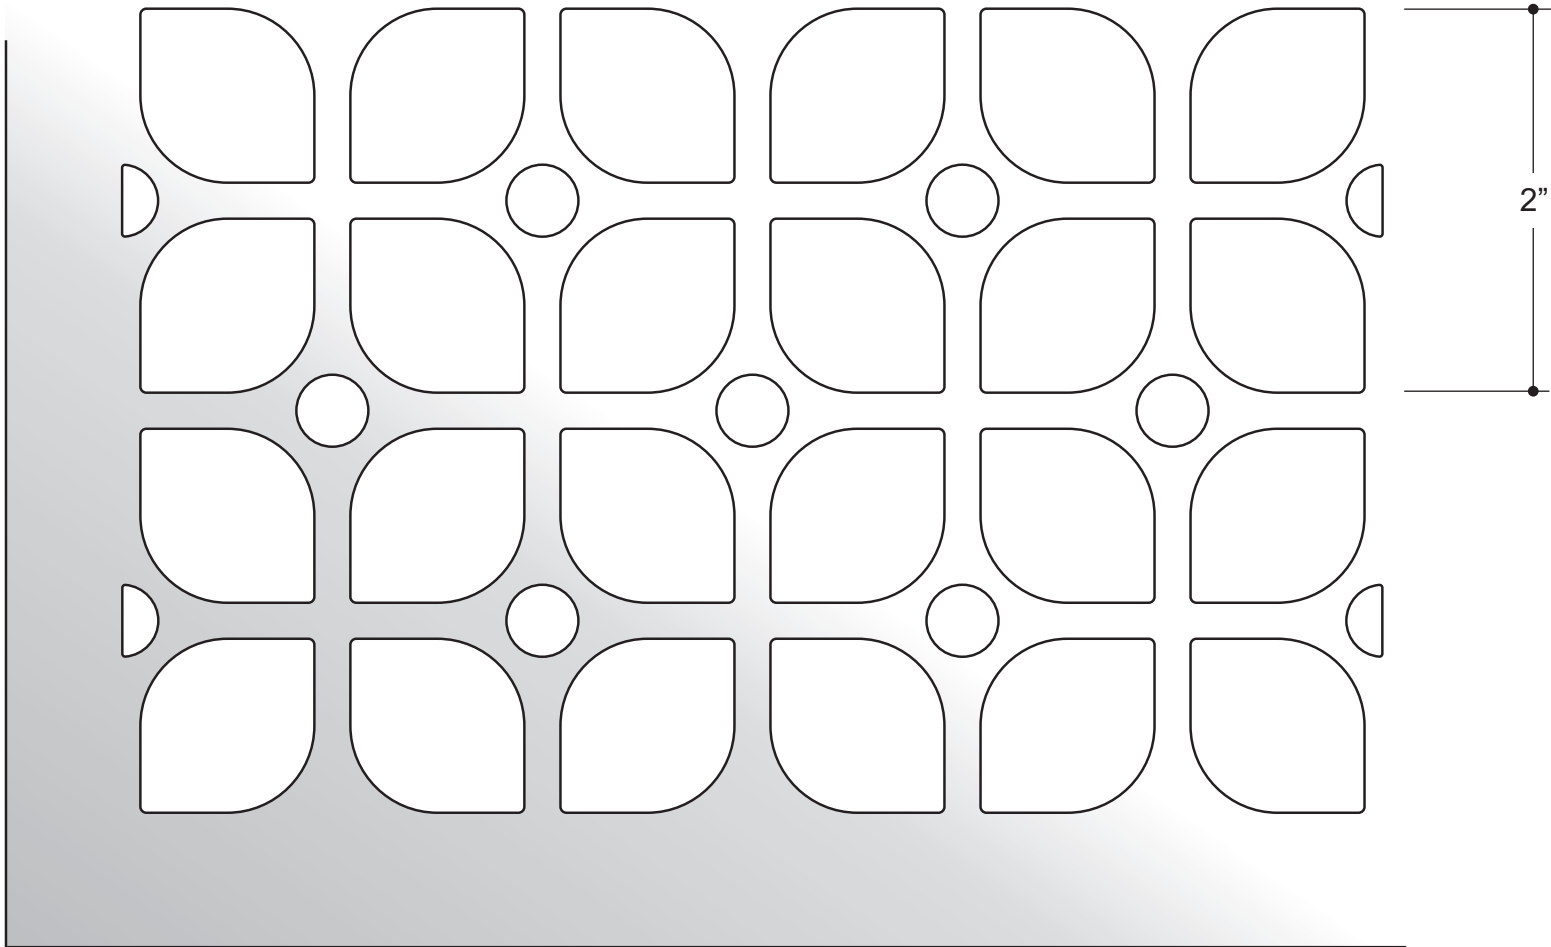

FORM #

AAG722

OPEN AREA = 66%

3/16"

AAG722 PETALS
2 INCH PATTERN SIZE - FULL SCALE

JOB #:
QUOTE #: