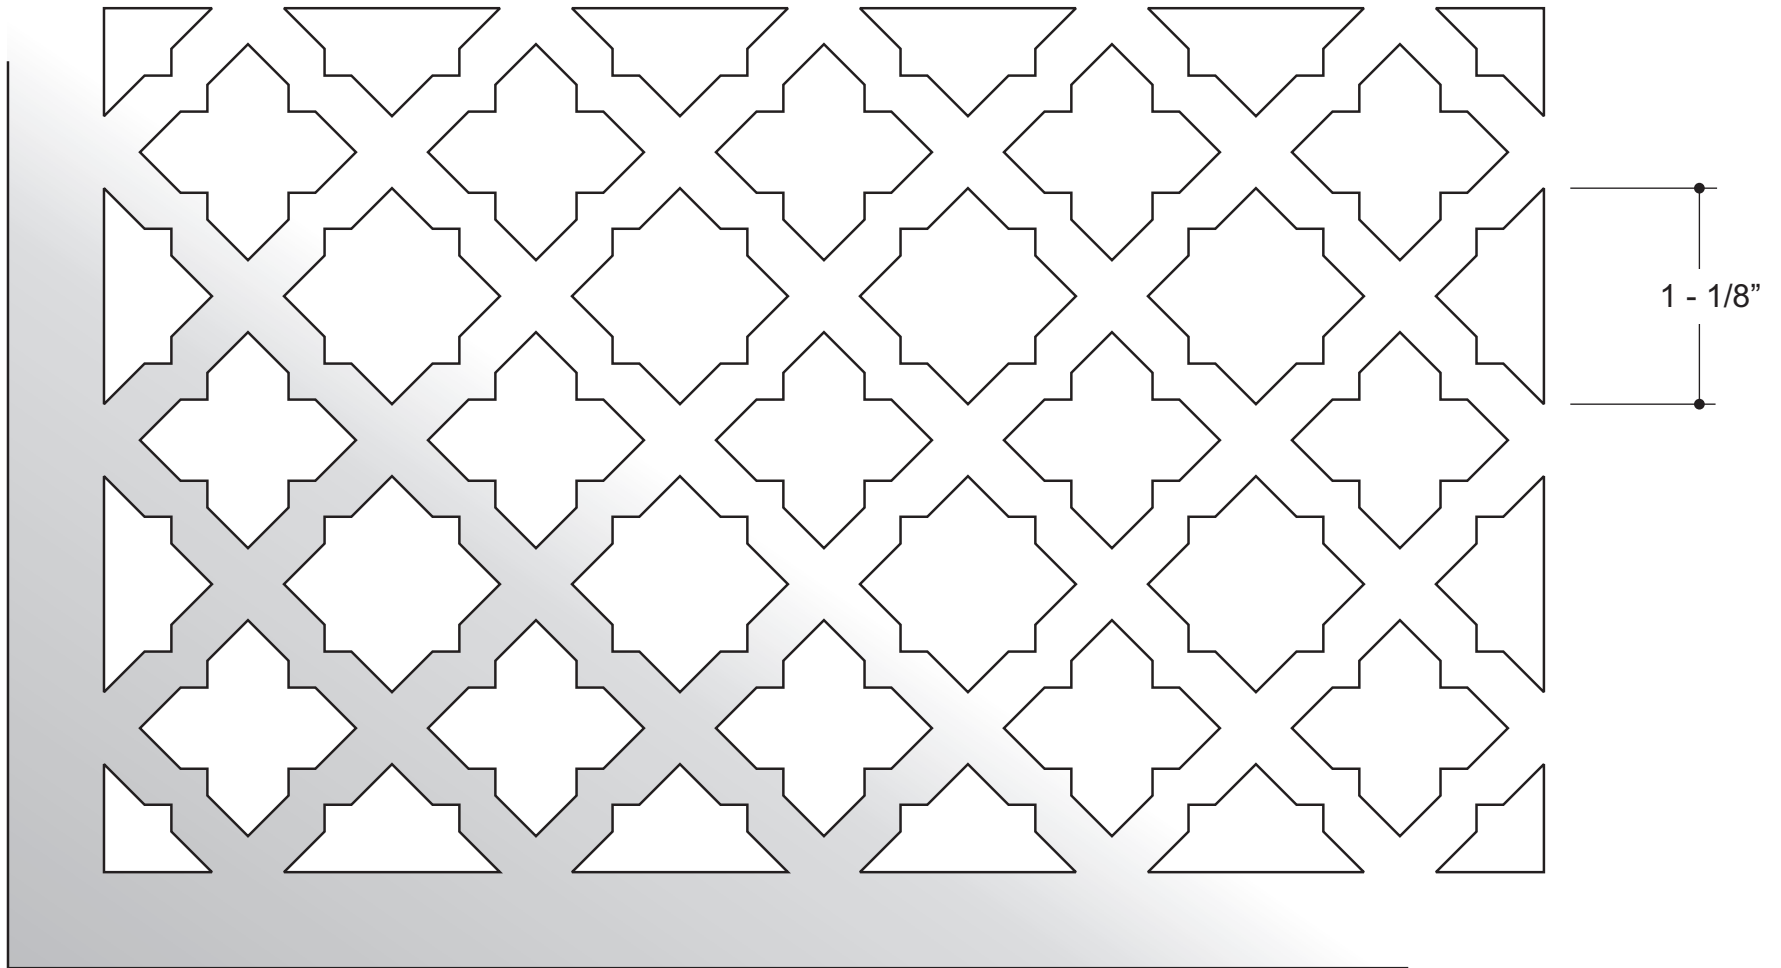

OPEN AREA = 56%

AAG724 GOTHIC

1 - 1/8 INCH PATTERN SIZE - FULL SCALE

JOB #:

QUOTE #: