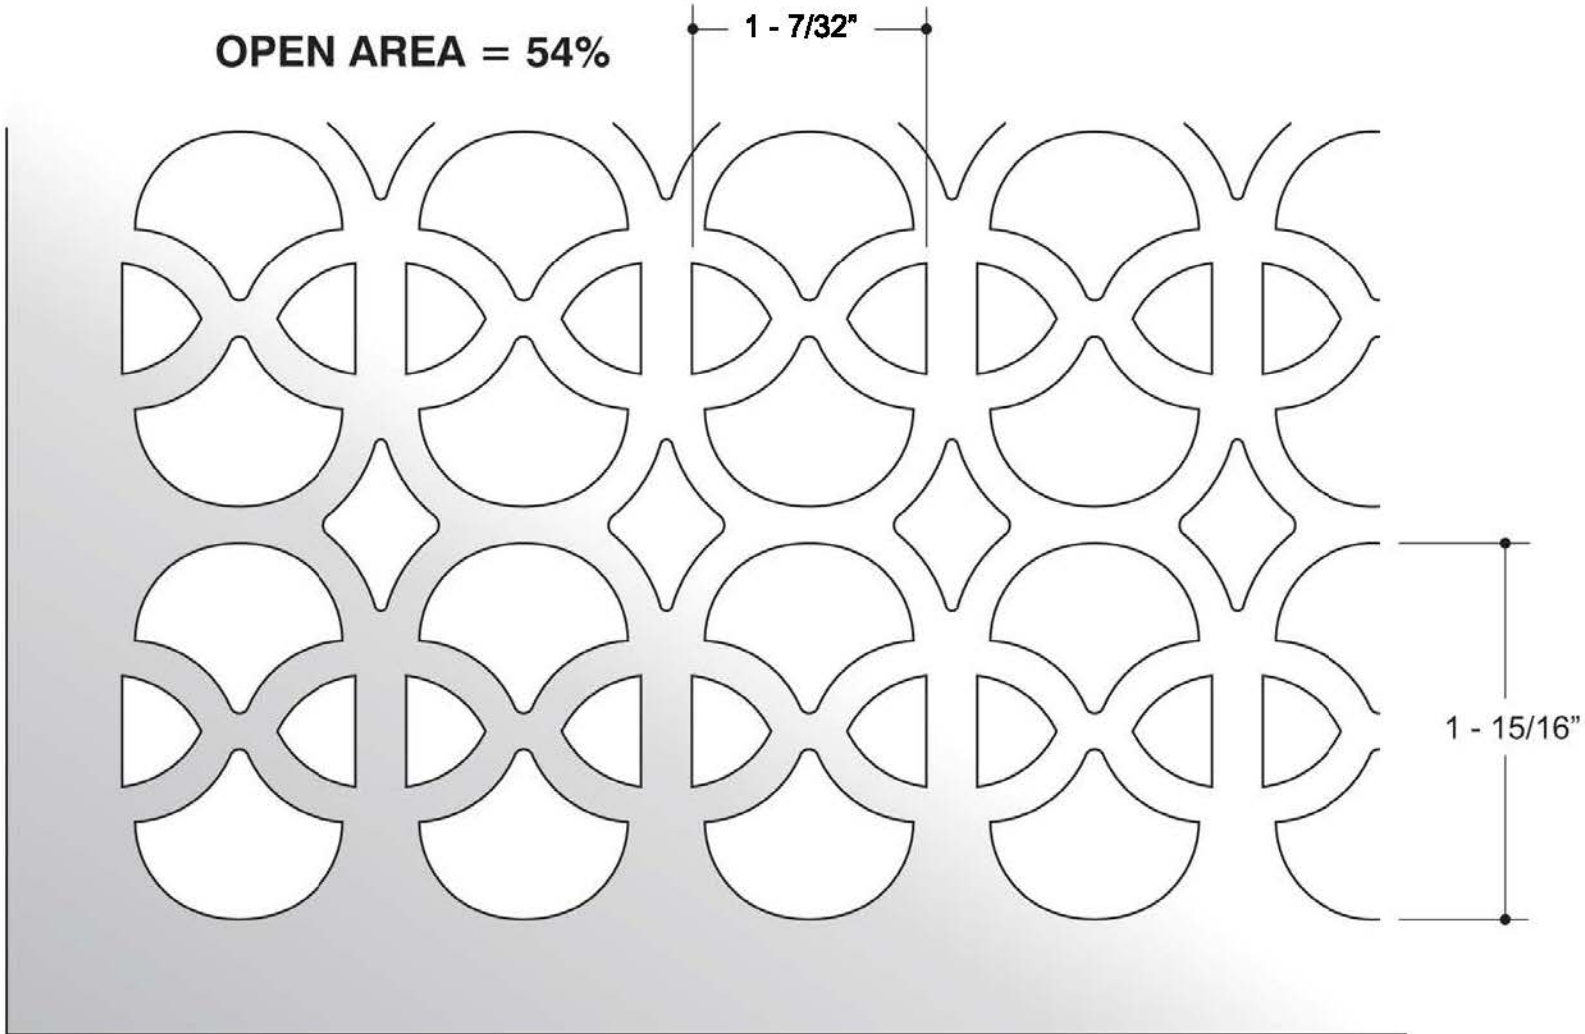

# ADVANCED ARCHITECTURAL GRILLEWORKS

FORM #

**AAG732**

OPEN AREA = 54%

1 - 7/32"

1 - 15/16"

## **AAG732 OVATION**

1-7/32" X 1-15/16" PATTERN SIZE - FULL SCALE