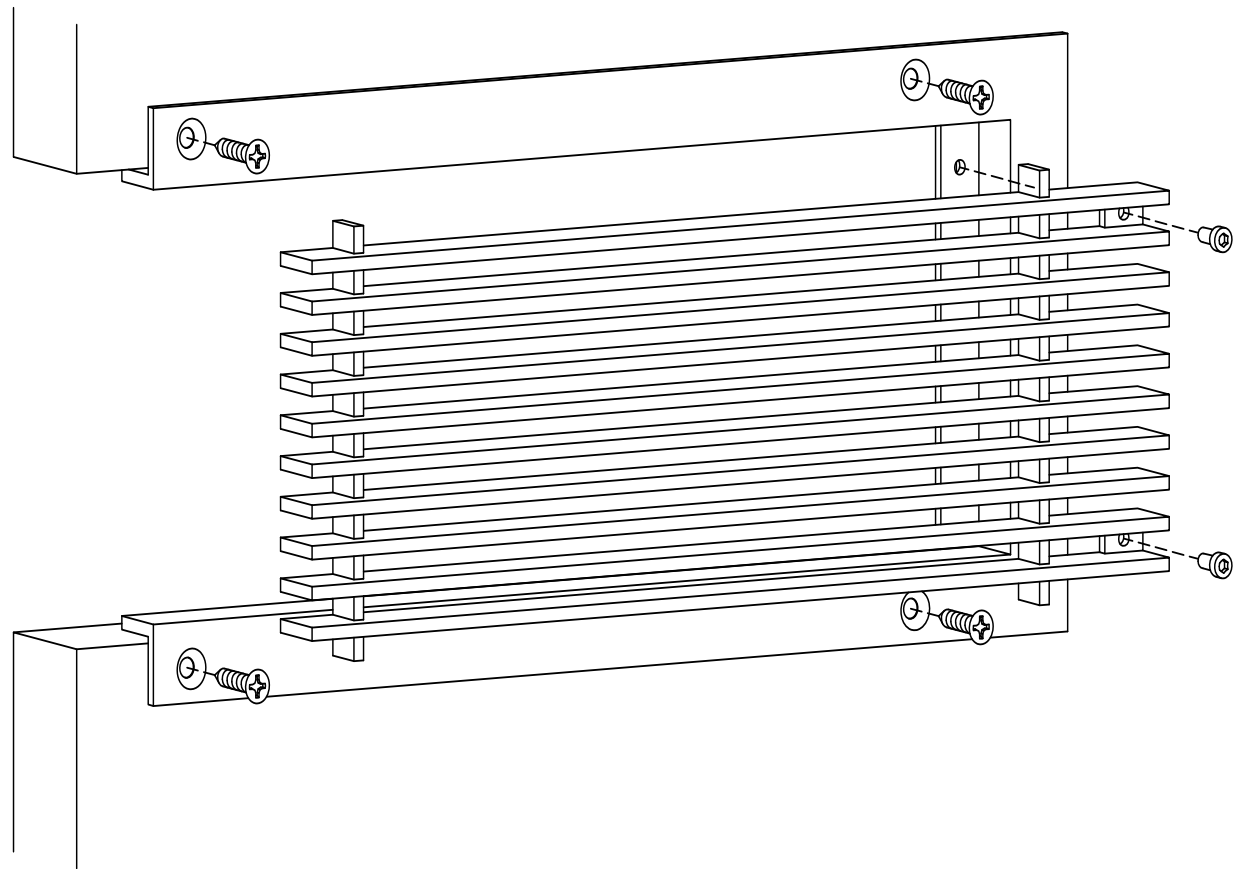

ADVANCED ARCHITECTURAL GRILLEWORKS

Installation Detail # 10

WITH COUNTERSUNK MOUNTING HOLES - REMOVABLE CORE

AAG Tip: Excellent choice when access is important.

*Always with removable core - B Frame with countersunk mounting holes on the frame surface for fastening to the opening.
Used for wall, ceiling and door applications.
AAG provides mounting fasteners with a matching finish.*

SECTION NAME: AAG100 B Frame

TITLE: Installation Detail # 10

DRAWN BY: AAG

DRAWING #: 10-1

DATE: 11-30-18

SCALE: Not To Scale

Advanced Architectural Grilleworks
149 Denton Avenue, New Hyde Park, NY 11040
Voice: 516-488-0628
Email: sales@agrilles.com