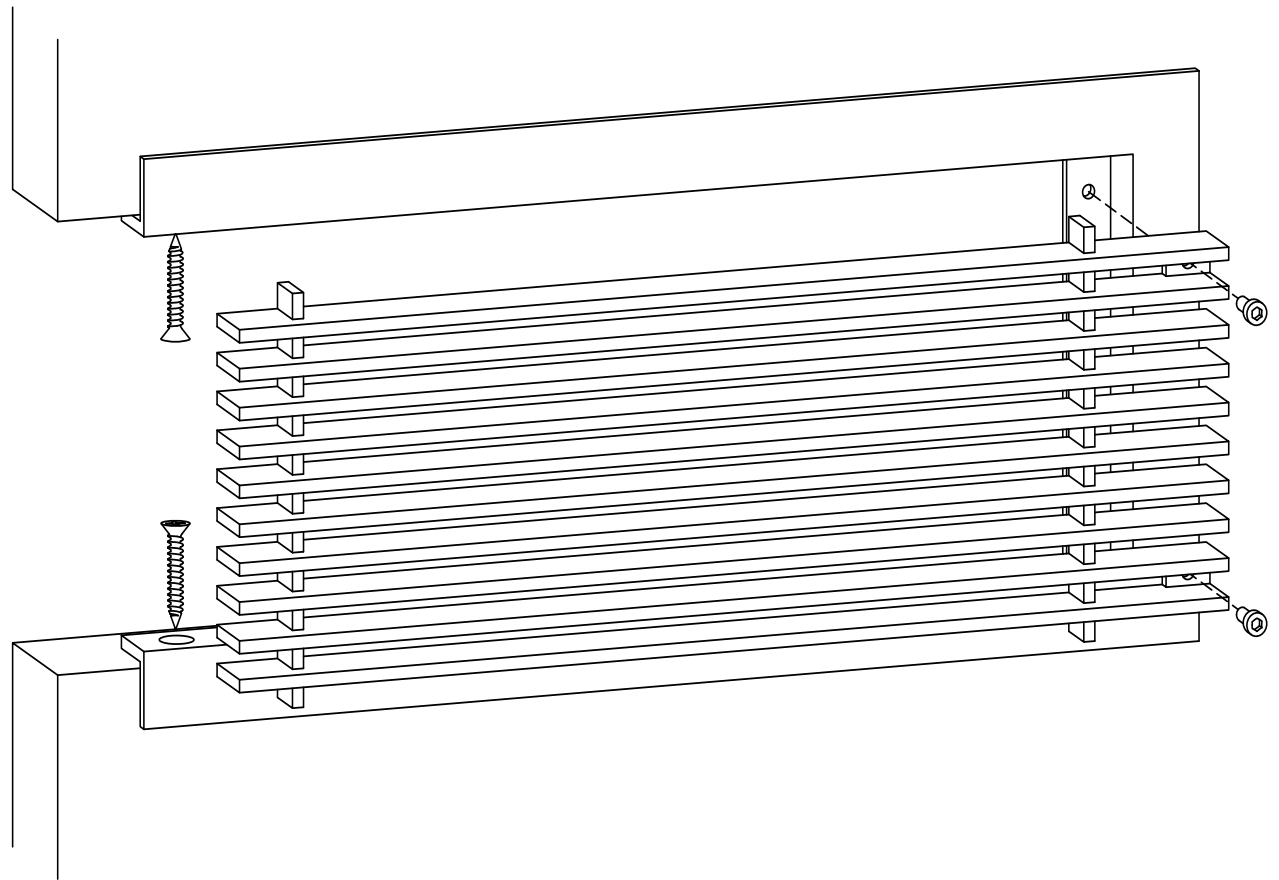

ADVANCED ARCHITECTURAL GRILLEWORKS

Installation Detail # 11

WITH CONCEALED
MOUNTING HOLES -
REMOVABLE CORE

AAG Tip: Excellent choice when
access is important.

*Always with removable core - B Frame with concealed, countersunk mounting holes on the inside of frame for fastening to the opening.
Used for wall and ceiling applications.
AAG provides mounting fasteners with a matching finish.*

SECTION NAME: AAG100 B Frame

TITLE: Installation Detail # 11

DRAWN BY: AAG

DRAWING #: 11-1

DATE: 11-30-18

SCALE: Not To Scale

Advanced Architectural Grilleworks

149 Denton Avenue, New Hyde Park, NY 11040