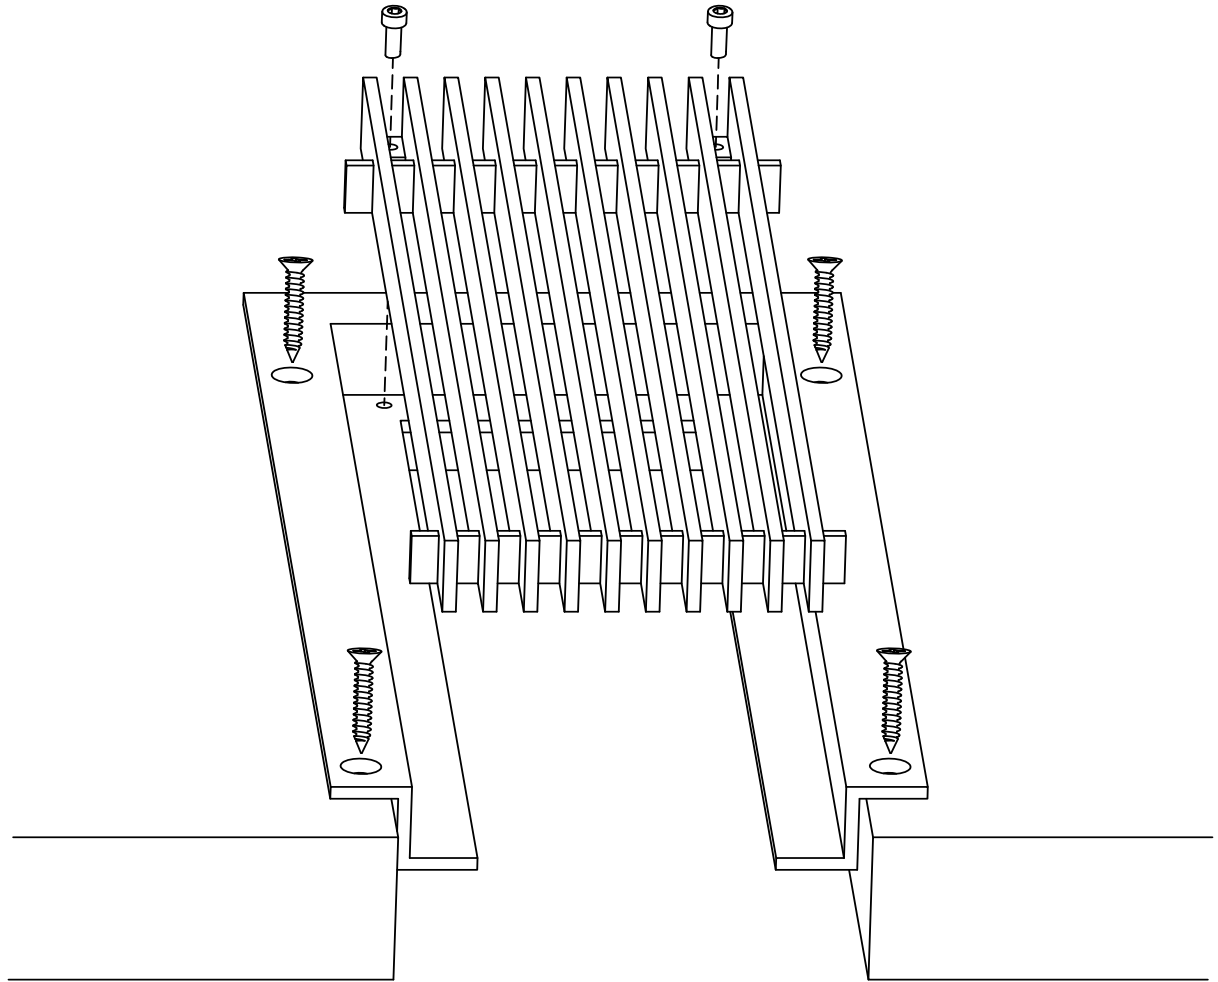

ADVANCED ARCHITECTURAL GRILLEWORKS

Installation Detail # 16

WITH COUNTERSUNK
MOUNTING HOLES -
REMOVABLE CORE

AAG Tip: Excellent choice when
access is important.

Used for multiple applications:

- Ceiling
- Wall

AAG provides mounting fasteners with matching finish.

SECTION NAME: AAG100 C Frame

TITLE: Installation Detail # 16

DRAWN BY: AAG

DRAWING #: 16-1

DATE: 11-30-18

SCALE: Not To Scale

Advanced Architectural Grilleworks