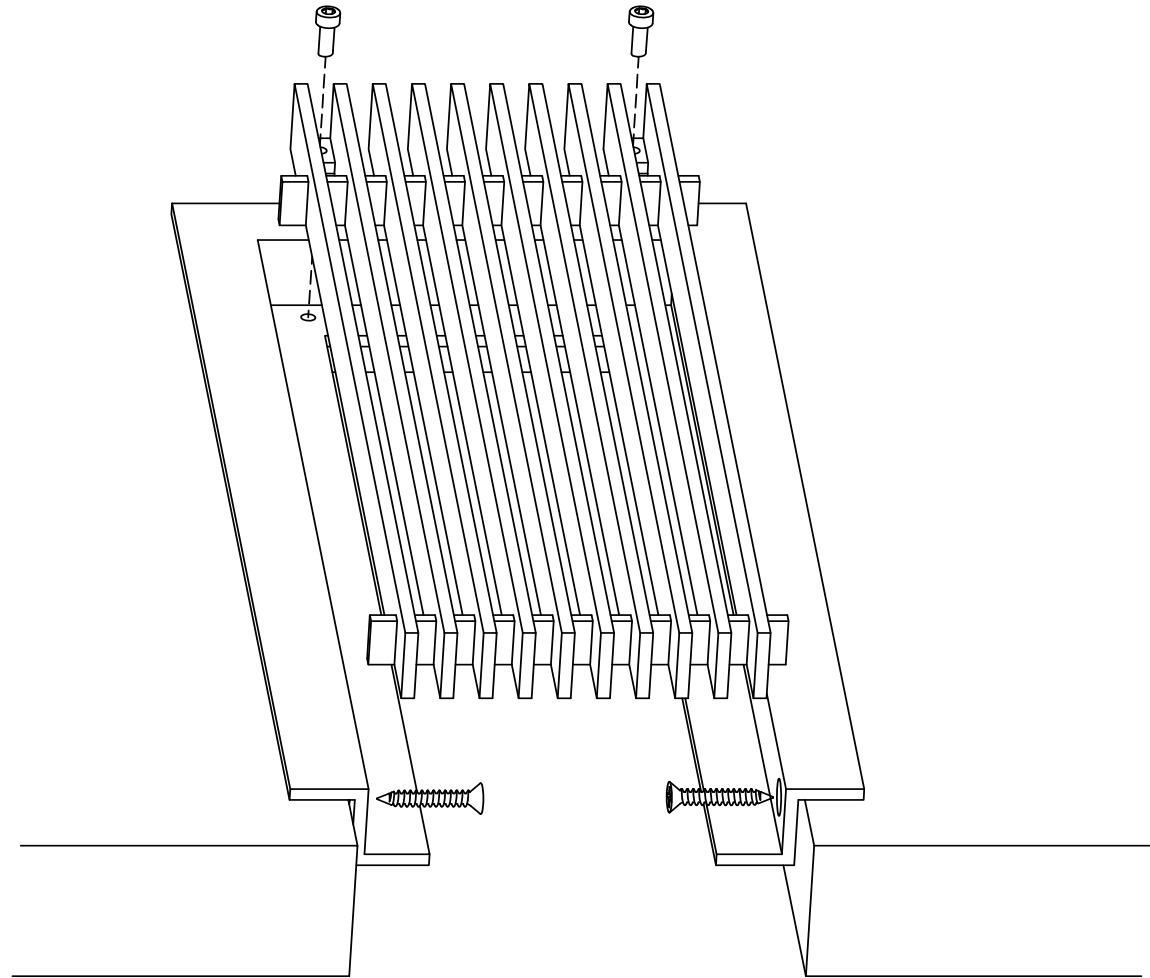

ADVANCED ARCHITECTURAL GRILLEWORKS

Installation Detail # 17

WITH CONCEALED
MOUNTING HOLES -
REMOVABLE CORE

AAG Tip: Excellent choice when
access is important.

*Always with removable core - C Frame with concealed, countersunk mounting holes on the inside of frame for fastening to the opening.
Used for wall and ceiling applications.
AAG provides mounting fasteners with a matching finish.*

SECTION NAME: AAG100 C Frame

TITLE: Installation Detail # 17

DRAWN BY: AAG

DRAWING #: 17-1

DATE: 11-30-18

SCALE: Not To Scale

Advanced Architectural Grilleworks

149 Denton Avenue, New Hyde Park, NY 11040