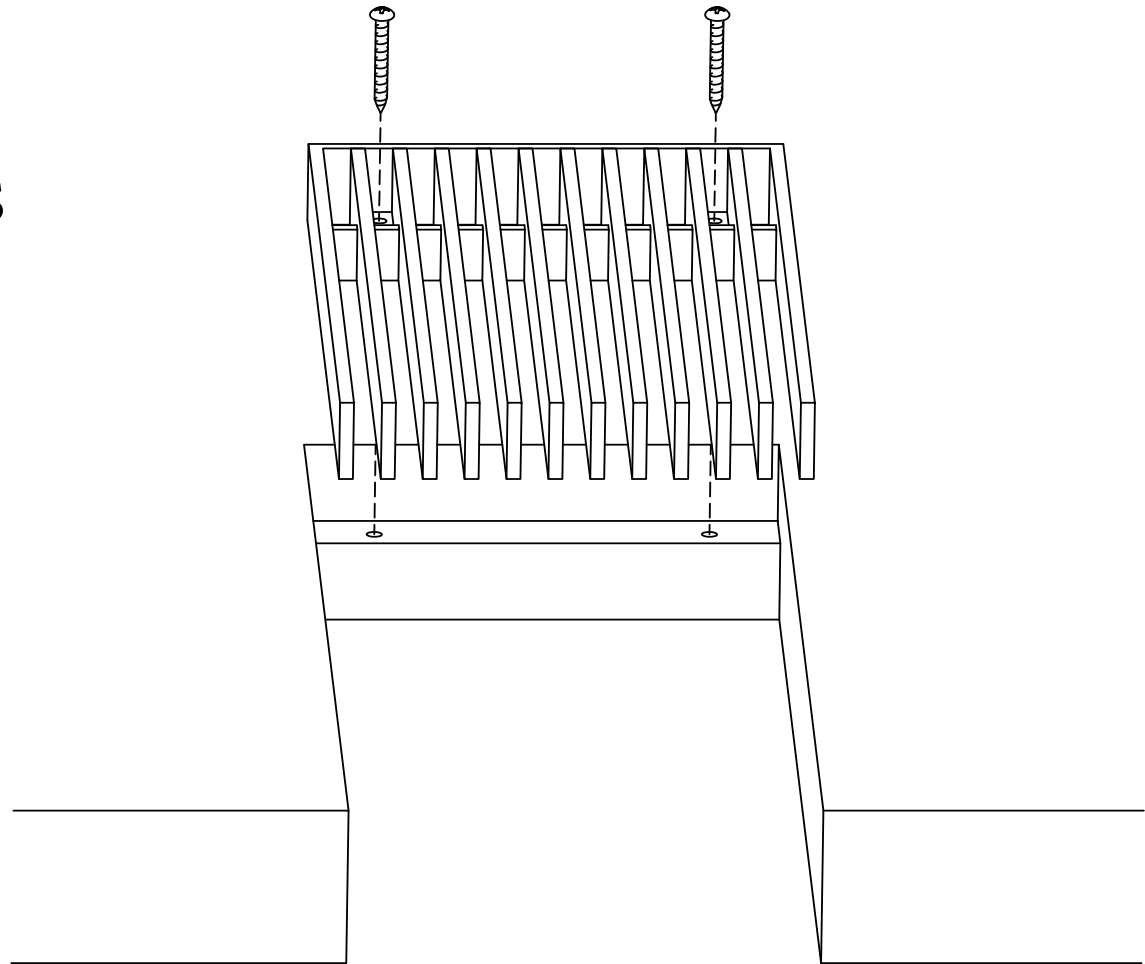

ADVANCED ARCHITECTURAL GRILLEWORKS

Installation Detail # 19

WITH MOUNTING TABS

Used for multiple applications:

- Ceiling
- Wall

AAG provides mounting fasteners with matching finish.

SECTION NAME: AAG100 Band Frame

TITLE: Installation Detail # 19

DRAWN BY: AAG

DRAWING #: 19-1

DATE: 11-30-18

SCALE: Not To Scale

Advanced Architectural Grilleworks

149 Denton Avenue, New Hyde Park, NY 11040

Voice: 516-488-0628