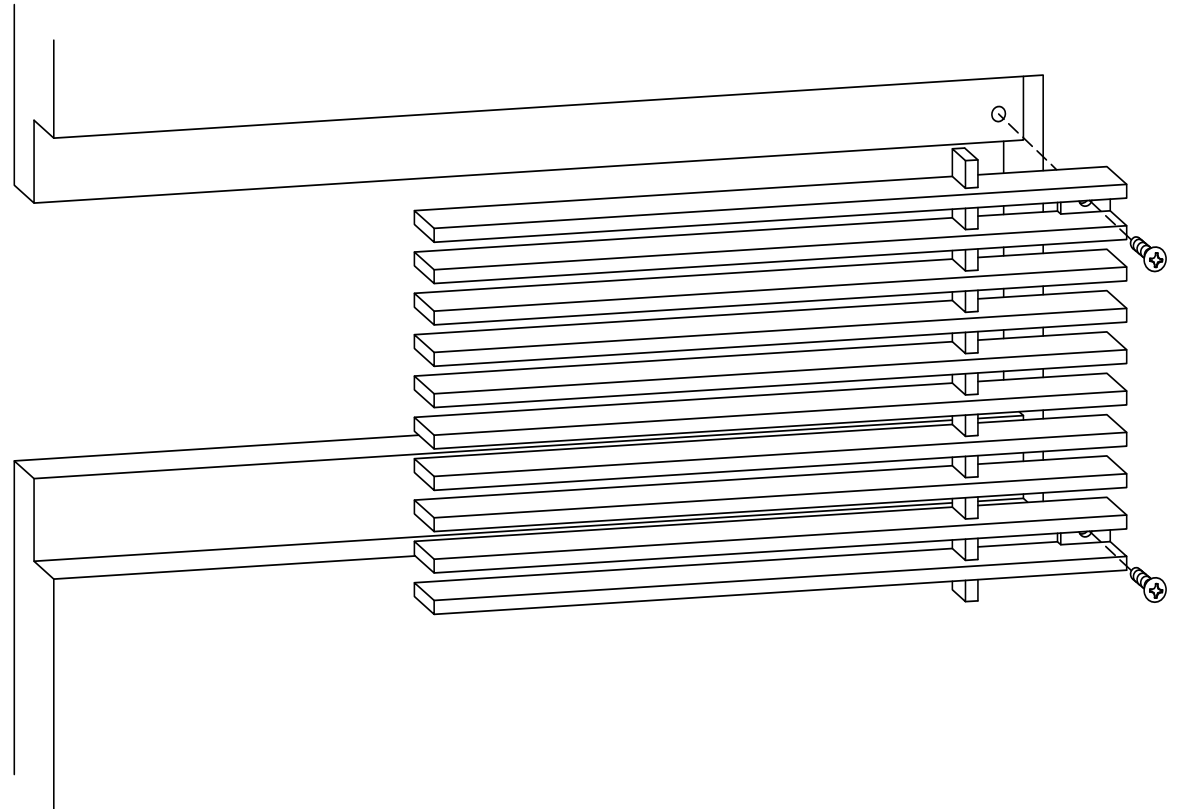

ADVANCED ARCHITECTURAL GRILLEWORKS

Installation Detail # 2

WITH MOUNTING TABS

AAG Tip: Excellent choice for toe kicks

Used for multiple applications:

- *Fastening to blocking*
 - *Fastening to duct flanges*
 - *Fastening to wood work/angle support*
- AAG provides mounting fasteners with a matching finish.*

SECTION NAME: AAG100 Core Only

TITLE: Installation Detail # 2

DRAWN BY: AAG

DRAWING #: 02-1

DATE: 11-30-18

SCALE: Not To Scale

Advanced Architectural Grilleworks

149 Denton Avenue, New Hyde Park, NY 11040