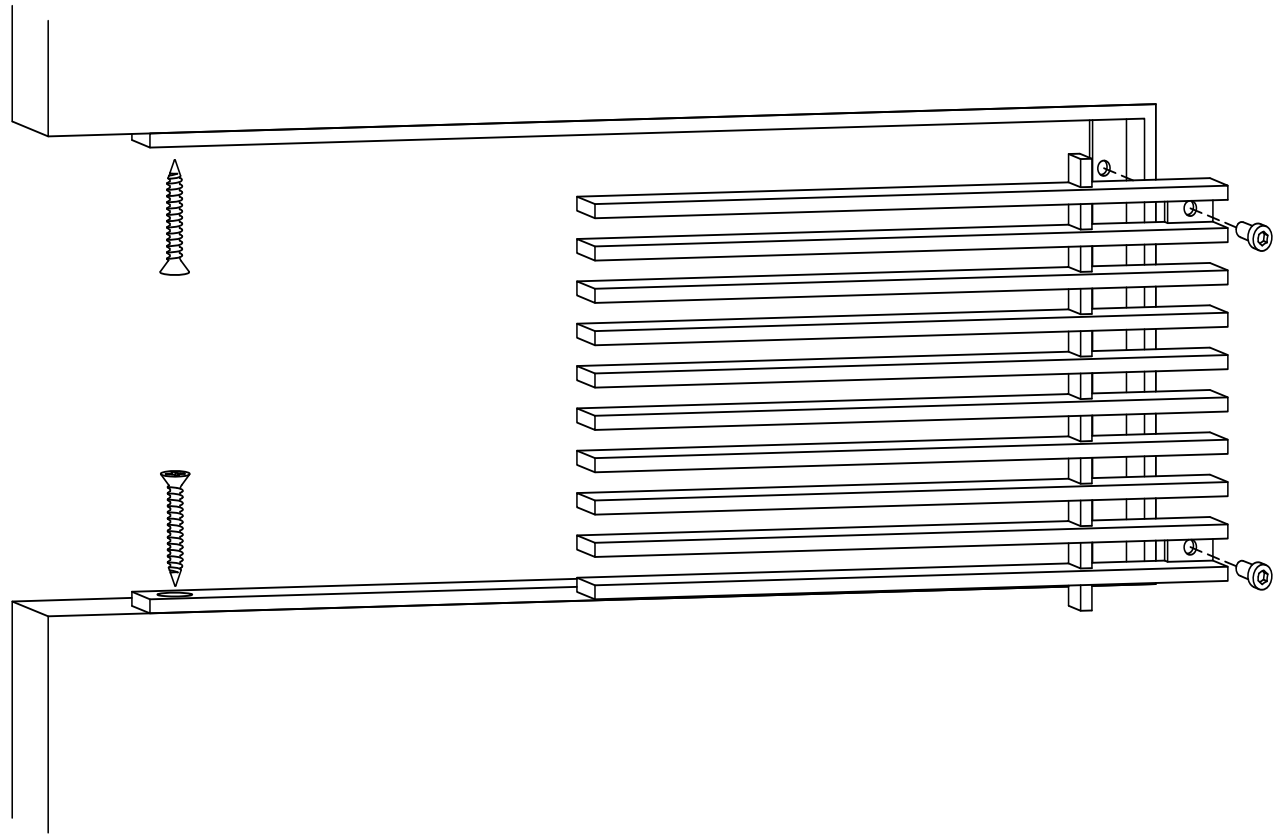

## Installation Detail # 20

WITH CONCEALED  
MOUNTING HOLES -  
REMOVABLE CORE

AAG Tip: Excellent choice when  
access is important.

*Always with removable core – Band Frame with concealed, countersunk mounting holes on the inside of frame for fastening to the opening. Used for wall and ceiling applications. AAG provides mounting fasteners with a matching finish.*

SECTION NAME: AAG100 Band Frame

TITLE: Installation Detail # 20

DRAWN BY: AAG

DRAWING #: 20-1

DATE: 11-30-18

SCALE: Not To Scale

**Advanced Architectural Grilleworks**

149 Denton Avenue, New Hyde Park, NY 11040