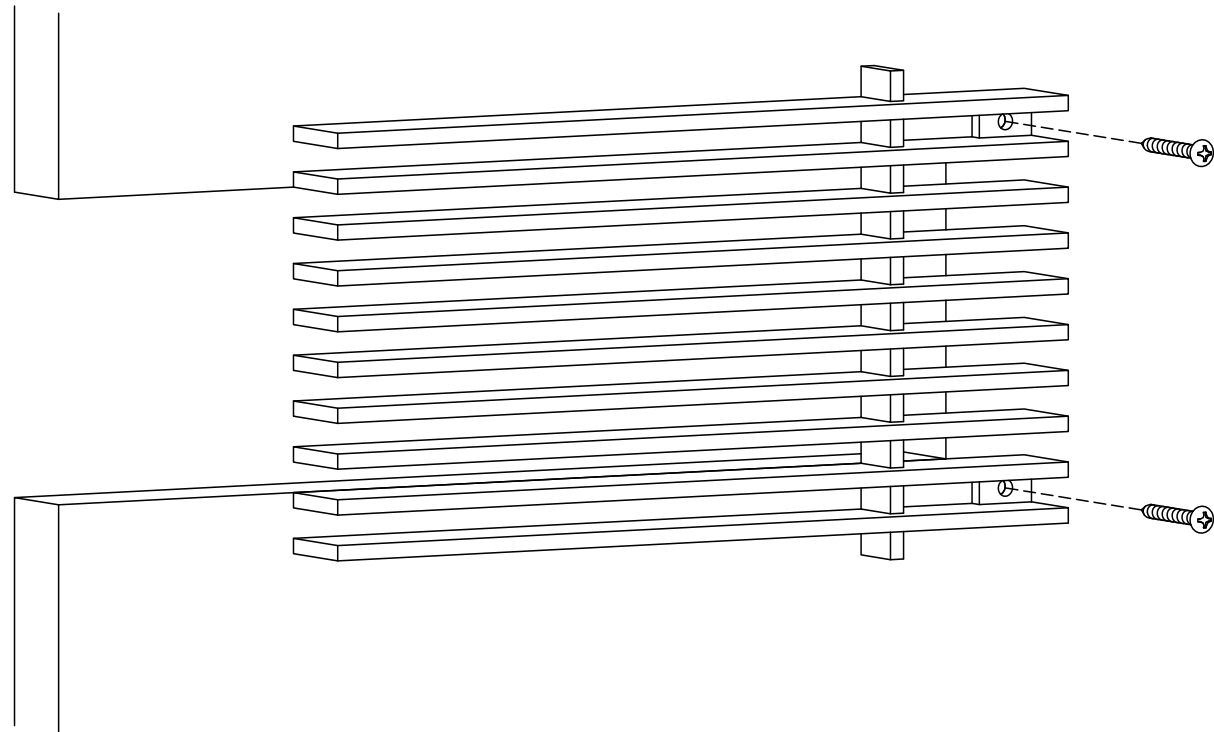

ADVANCED ARCHITECTURAL GRILLEWORKS

Installation Detail # 3

WITH MOUNTING TABS - SURFACE MOUNT

Used for multiple applications:

- Toe kicks
- Wall cladding
- Doors
- Other decorative purposes

AAG provides mounting fasteners with a matching finish.

SECTION NAME: AAG100 Core Only

TITLE: Installation Detail # 3

DRAWN BY: AAG

DRAWING #: 03-1

DATE: 11-30-18

SCALE: Not To Scale

Advanced Architectural Grilleworks

149 Denton Avenue, New Hyde Park, NY 11040