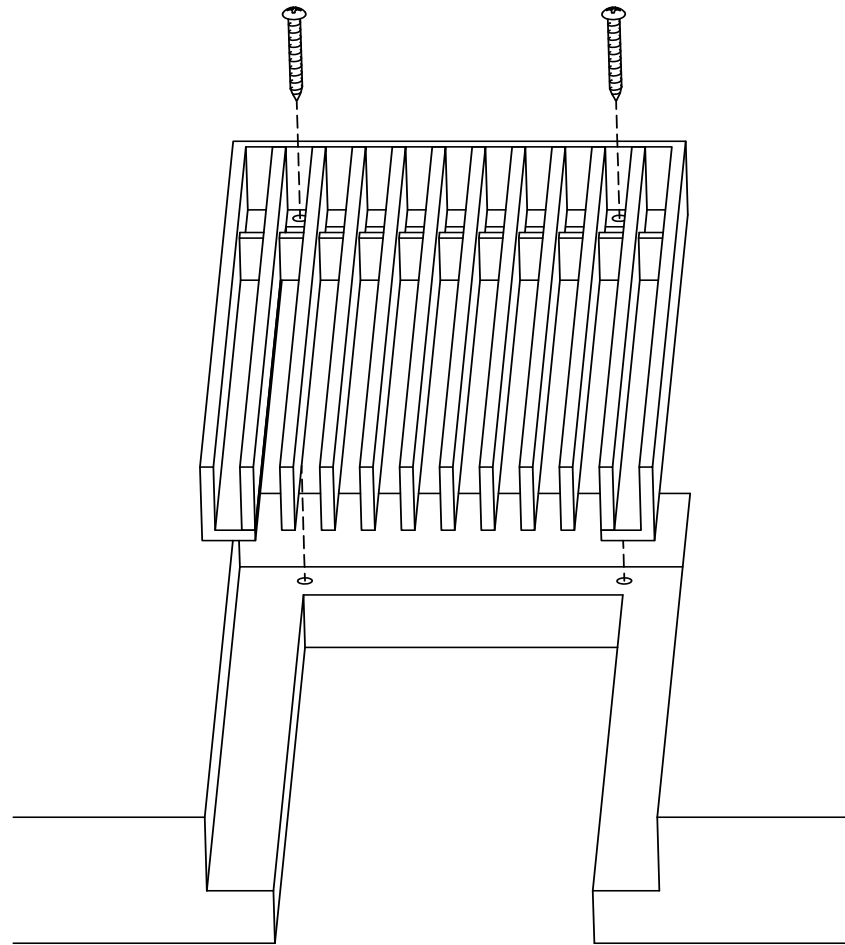

ADVANCED ARCHITECTURAL GRILLEWORKS

Installation Detail # 5

WITH COUNTERSUNK MOUNTING HOLES

*Secures the grille and frame to:
Wall openings, ceiling openings, floor vent access points,
toe-kicks and under benches.
AAG provides mounting fasteners with a matching finish.*

SECTION NAME: AAG100 A Frame

TITLE: Installation Detail # 5

DRAWN BY: AAG

DRAWING #: 05-1

DATE: 11-30-18

SCALE: Not To Scale

Advanced Architectural Grilleworks
149 Denton Avenue, New Hyde Park, NY 11040
Voice: 516-488-0628
Email: sales@agrilles.com