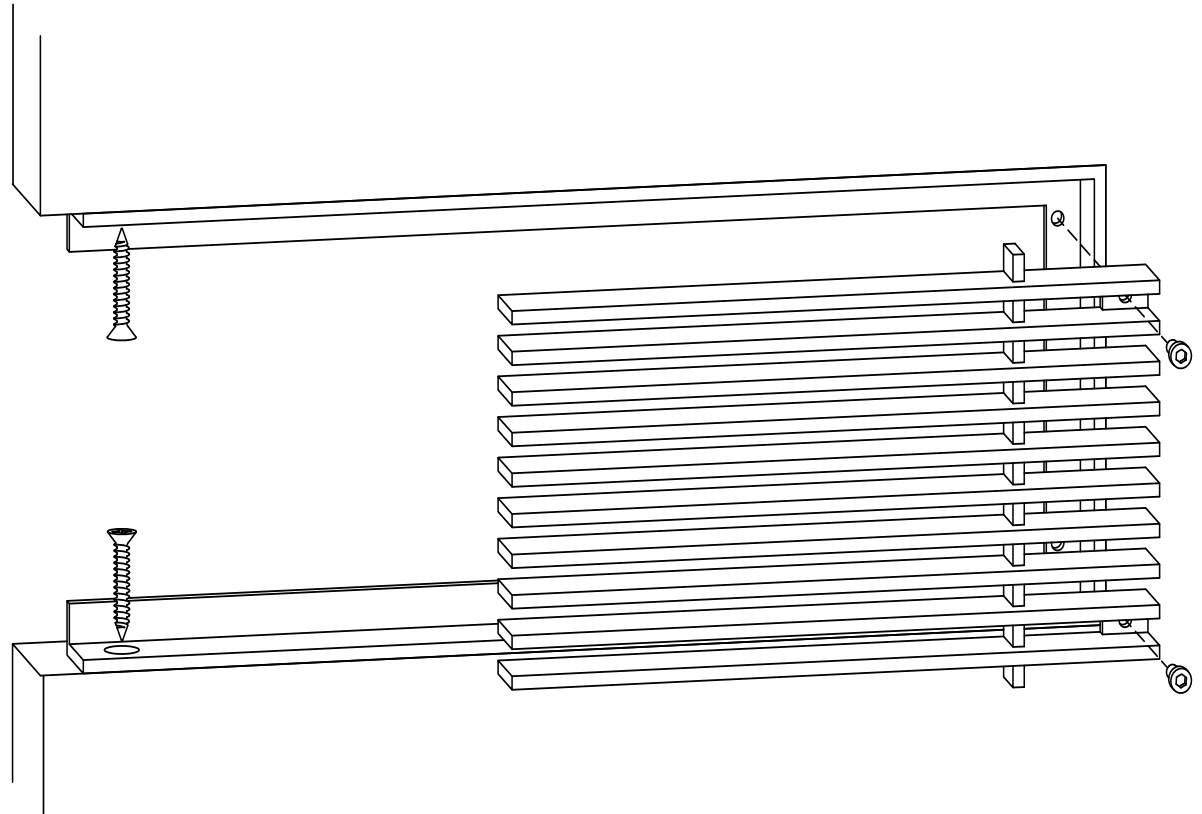

ADVANCED ARCHITECTURAL GRILLEWORKS

Installation Detail # 6

WITH CONCEALED
MOUNTING HOLES -
REMOVABLE CORE

AAG Tip: Excellent choice when access is important.

Always with removable core - A style frame with concealed, countersunk mounting holes on the inside of frame edge for fastening to the opening. Used for wall and ceiling applications. AAG provides mounting fasteners with a matching finish.

SECTION NAME: AAG100 A Frame

TITLE: Installation Detail # 6

DRAWN BY: AAG

DRAWING #: 06-1

DATE: 11-30-18

SCALE: Not To Scale

Advanced Architectural Grilleworks
149 Denton Avenue, New Hyde Park, NY 11040
Voice: 516-488-0628
Email: sales@agrilles.com