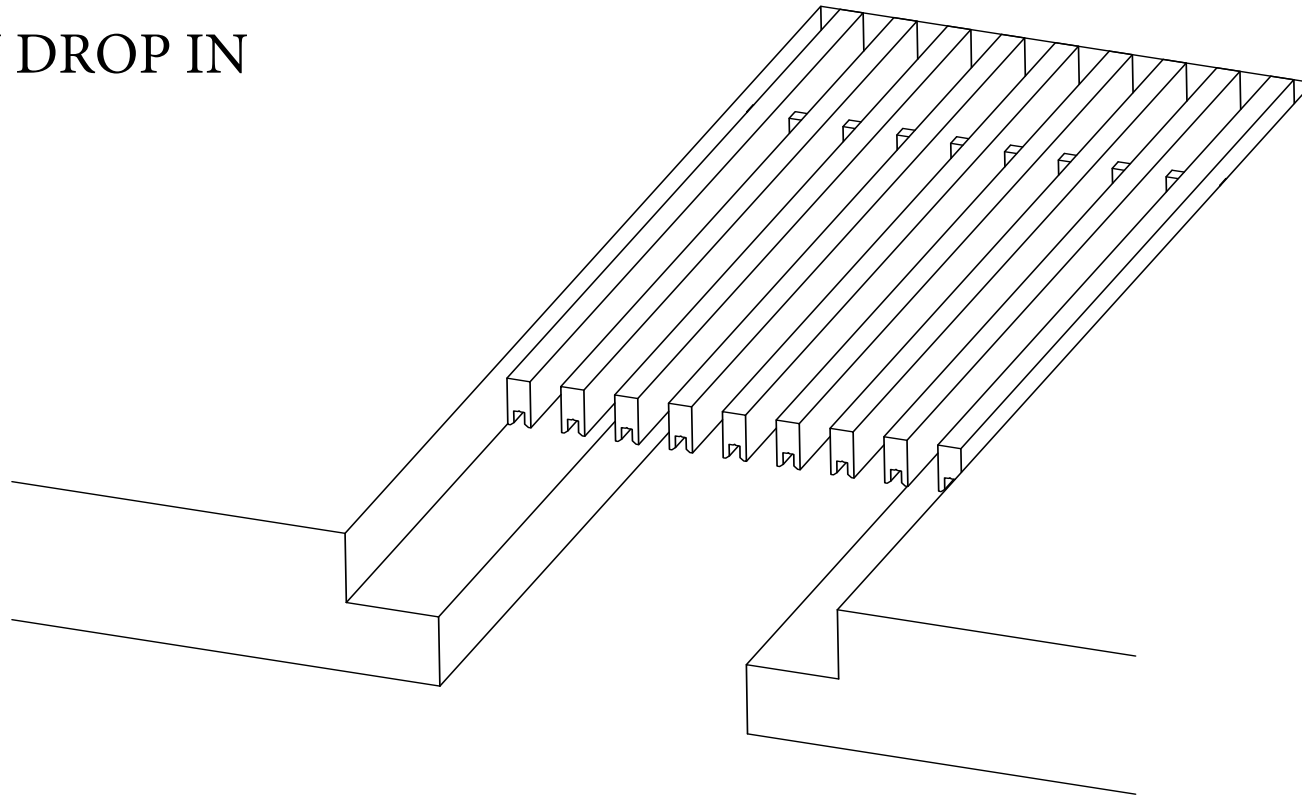

## Installation Detail # 1

### CORE ONLY DROP IN

*Drop in core which can be used for multiple applications where either blocking, wood work, angle or support is in place for the core to rest upon. Used on sills, radiators and enclosure covers.*

SECTION NAME: AAG110 Core Only

TITLE: Installation Detail # 1

DRAWN BY: AAG

DRAWING #: 01-1

DATE: 11-30-18

SCALE: Not To Scale

**Advanced Architectural Grilleworks**

149 Denton Avenue, New Hyde Park, NY 11040