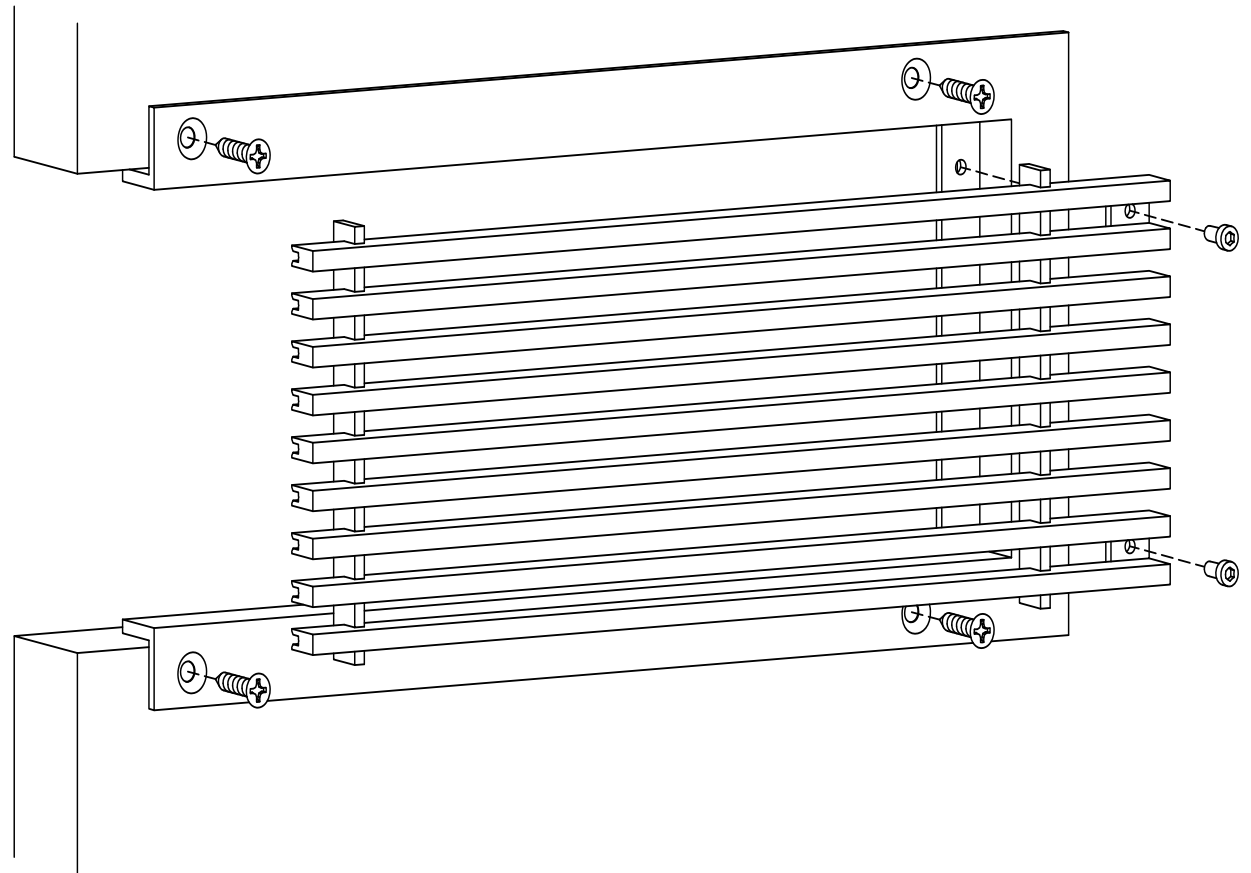

## Installation Detail # 10

WITH COUNTERSUNK  
MOUNTING HOLES -  
REMOVABLE CORE

*AAG Tip: Excellent choice when  
access is important.*

*Always with removable core - B Frame with countersunk mounting holes on the frame surface for fastening to the opening.*

*Used for wall, ceiling and door applications.*

*AAG provides mounting fasteners with a matching finish.*

SECTION NAME: AAG110 B Frame

TITLE: Installation Detail # 10

DRAWN BY: AAG

DRAWING #: 10-1

DATE: 11-30-18