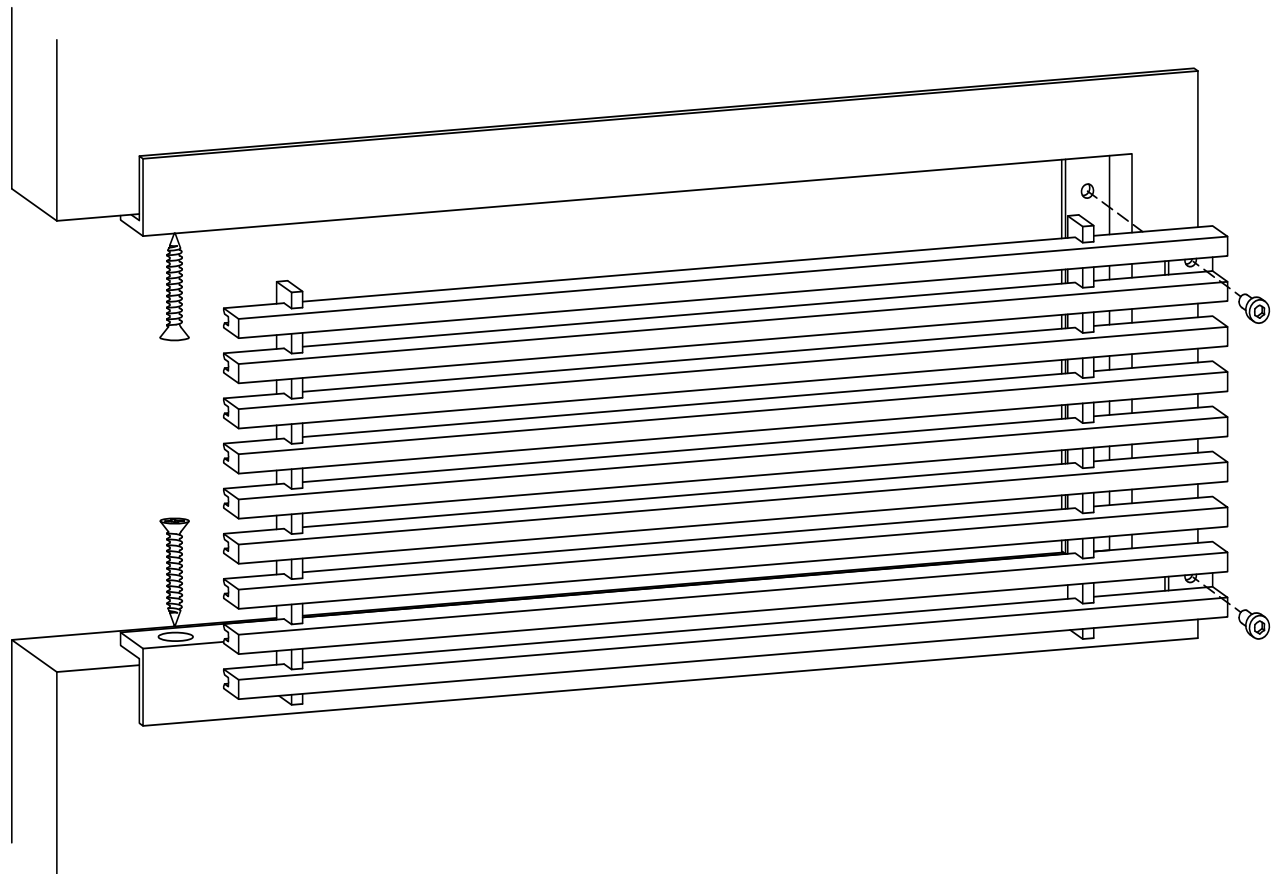

ADVANCED ARCHITECTURAL GRILLEWORKS

Creating Artistry in Architectural Grilles & Metal

Installation Detail # 11

WITH CONCEALED
MOUNTING HOLES -
REMOVABLE CORE

*AAG Tip: Excellent choice when
access is important.*

*Always with removable core - B Frame with concealed, countersunk mounting holes on the inside of frame for fastening to the opening.
Used for wall and ceiling applications.
AAG provides mounting fasteners with a matching finish.*

SECTION NAME: AAG110 B Frame

TITLE: Installation Detail # 11

DRAWN BY: AAG

DRAWING #: 11-1

DATE: 11-30-18

SCALE: Not To Scale

Advanced Architectural Grilleworks

149 Denton Avenue, New Hyde Park, NY 11040