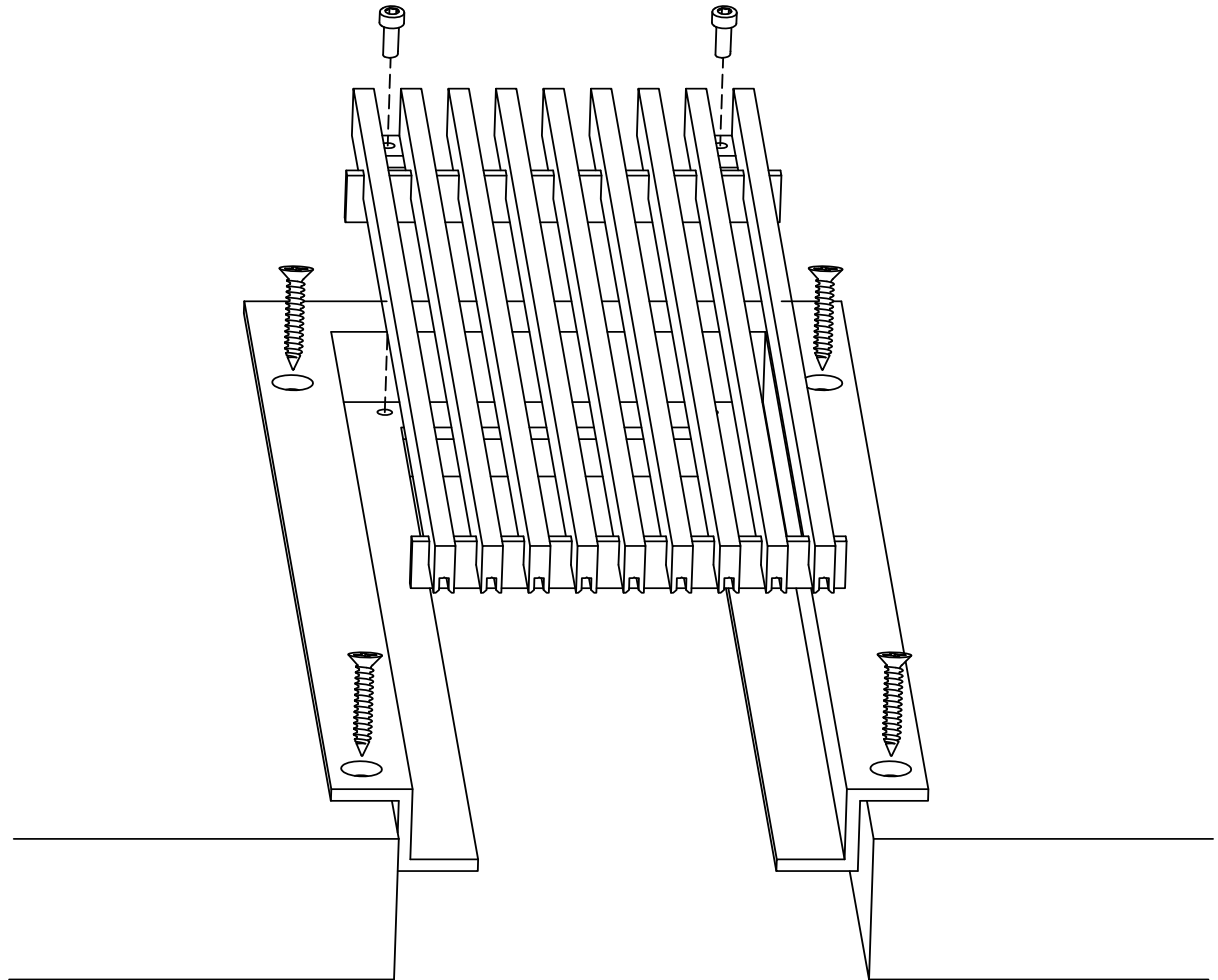

ADVANCED ARCHITECTURAL GRILLEWORKS

Creating Artistry in Architectural Grilles & Metal

Installation Detail # 16

WITH COUNTERSUNK
MOUNTING HOLES -
REMOVABLE CORE

AAG Tip: Excellent choice when
access is important.

Used for multiple applications:

- Ceiling
- Wall

AAG provides mounting fasteners with matching finish.

SECTION NAME: AAG110 C Frame

TITLE: Installation Detail # 16

DRAWN BY: AAG

DRAWING #: 16-1

DATE: 11-30-18