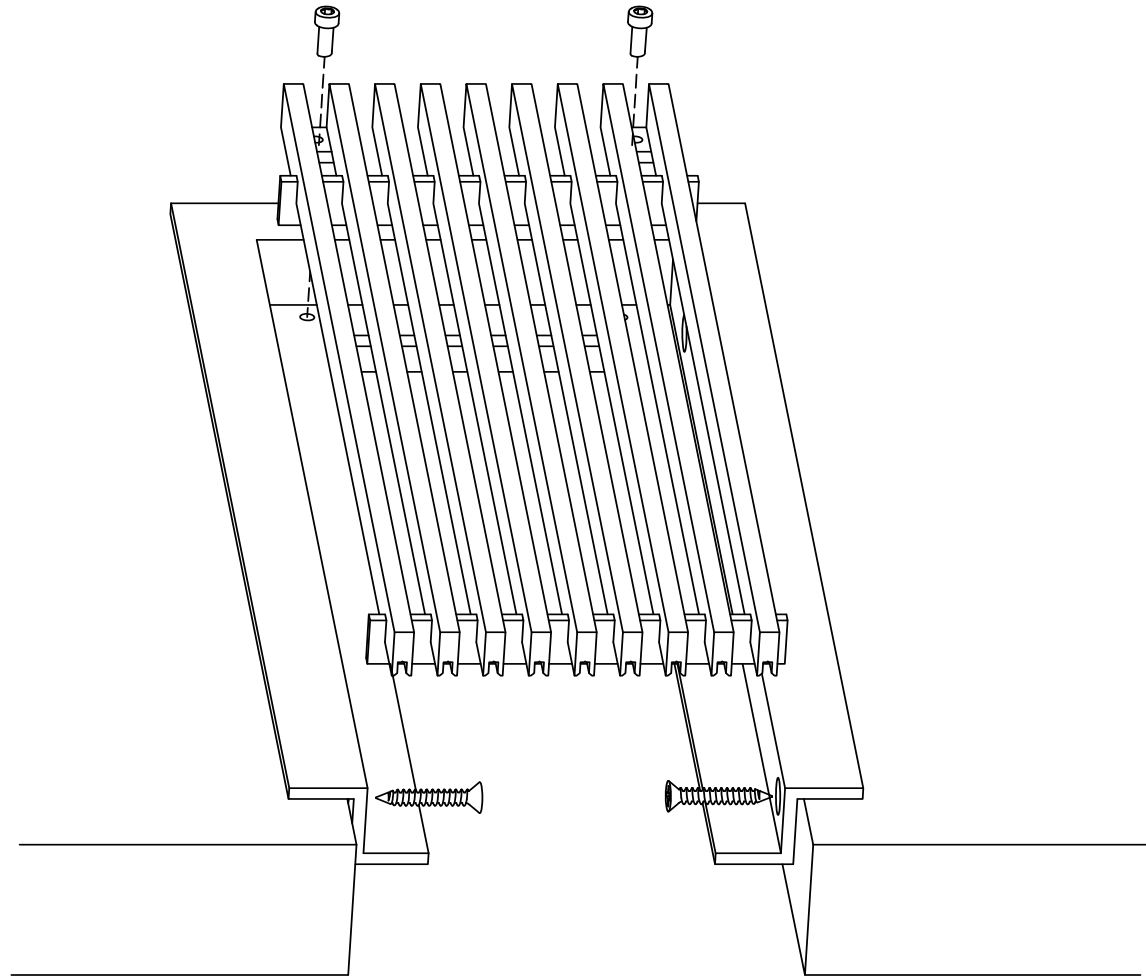

ADVANCED ARCHITECTURAL GRILLEWORKS

Creating Artistry in Architectural Grilles & Metal

Installation Detail # 17

WITH CONCEALED
MOUNTING HOLES -
REMOVABLE CORE

*AAG Tip: Excellent choice when
access is important.*

*Always with removable core - C Frame with concealed,
countersunk mounting holes on the inside of frame for
fastening to the opening.
Used for wall and ceiling applications.
AAG provides mounting fasteners with a matching finish.*

SECTION NAME: AAG110 C Frame

TITLE: Installation Detail # 17

DRAWN BY: AAG

DRAWING #: 17-1

DATE: 11-30-18

SCALE: Not To Scale

Advanced Architectural Grilleworks

149 Denton Avenue, New Hyde Park, NY 11040