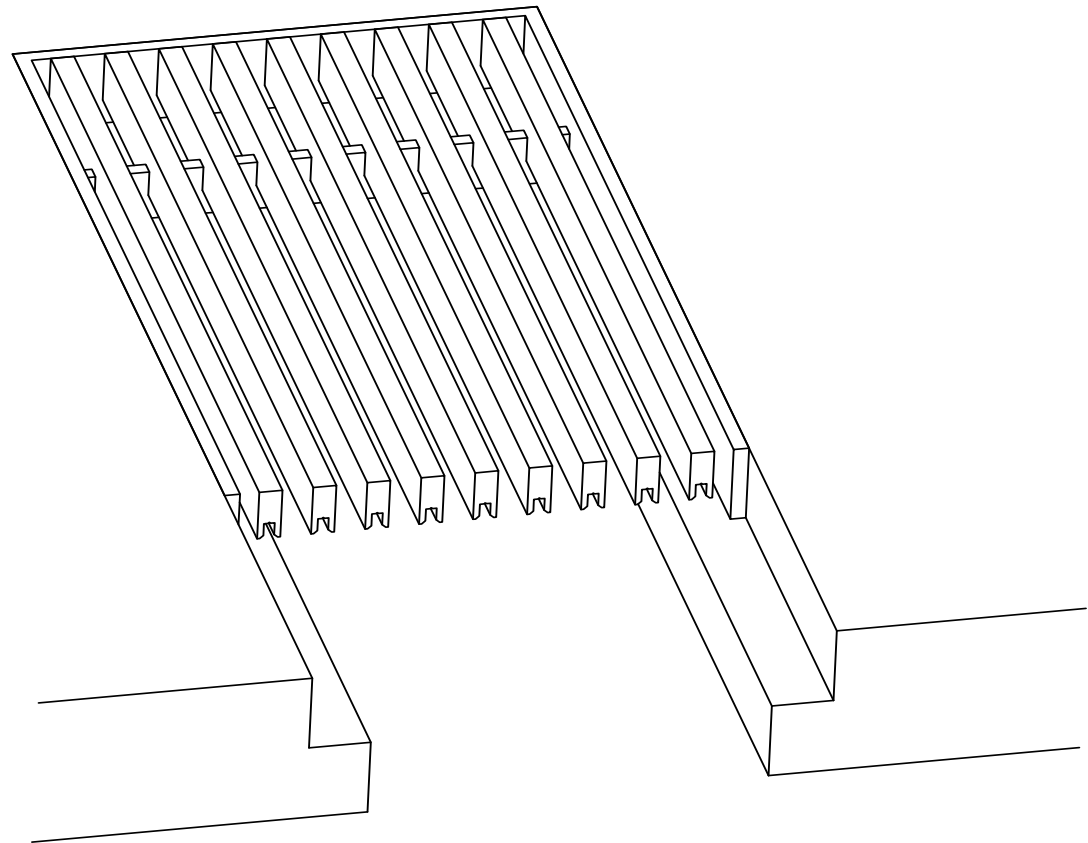

ADVANCED ARCHITECTURAL GRILLEWORKS

Creating Artistry in Architectural Grilles & Metal

Installation Detail # 18

BAND FRAME DROP IN

Used for multiple applications:

- Enclosures
- Millwork
- Fin tube openings

SECTION NAME: AAG110 Band Frame

TITLE: Installation Detail # 18

DRAWN BY: AAG

DRAWING #: 18-1

DATE: 11-30-18

SCALE: Not To Scale

Advanced Architectural Grilleworks

149 Denton Avenue, New Hyde Park, NY 11040