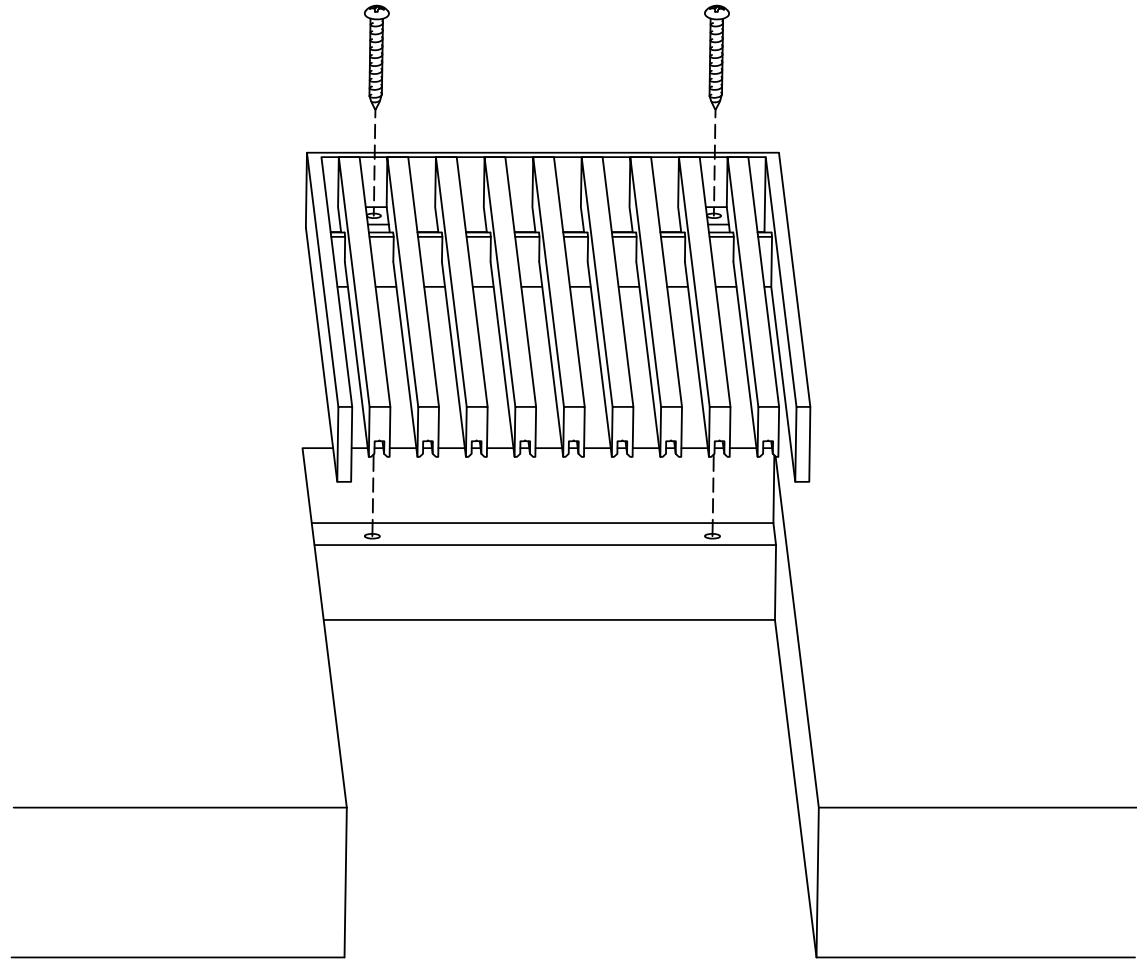

ADVANCED ARCHITECTURAL GRILLEWORKS

Creating Artistry in Architectural Grilles & Metal

Installation Detail # 19

WITH MOUNTING TABS

Used for multiple applications:

- Ceiling
- Wall

AAG provides mounting fasteners with matching finish.

SECTION NAME: AAG110 Band Frame

TITLE: Installation Detail # 19

DRAWN BY: AAG

DRAWING #: 19-1

DATE: 11-30-18

SCALE: Not To Scale

Advanced Architectural Grilleworks

149 Denton Avenue, New Hyde Park, NY 11040