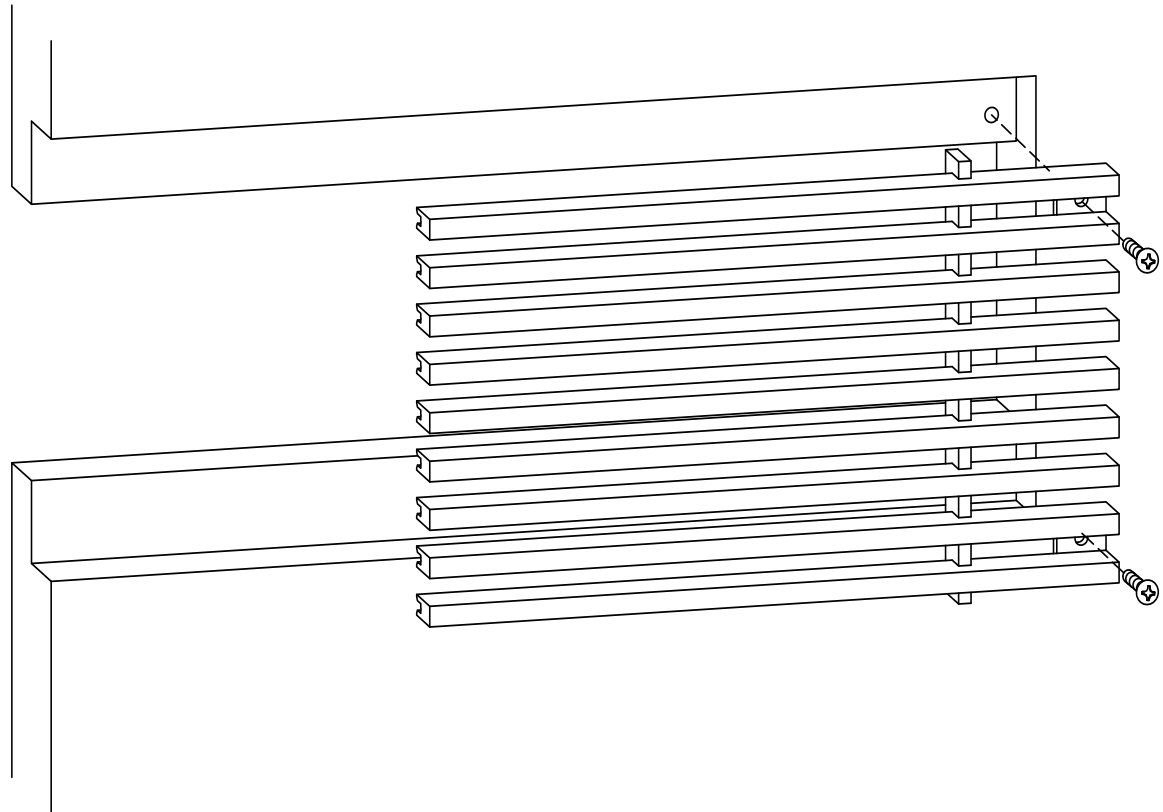

ADVANCED ARCHITECTURAL GRILLEWORKS

Creating Artistry in Architectural Grilles & Metal

Installation Detail # 2

WITH MOUNTING TABS

AAG Tip: Excellent choice for toe kicks

Used for multiple applications:

- *Fastening to blocking*
 - *Fastening to duct flanges*
 - *Fastening to wood work/angle support*
- AAG provides mounting fasteners with a matching finish.*

SECTION NAME: AAG110 Core Only

TITLE: Installation Detail # 2

DRAWN BY: AAG

DRAWING #: 02-1

DATE: 11-30-18

SCALE: Not To Scale

Advanced Architectural Grilleworks

149 Denton Avenue, New Hyde Park, NY 11040