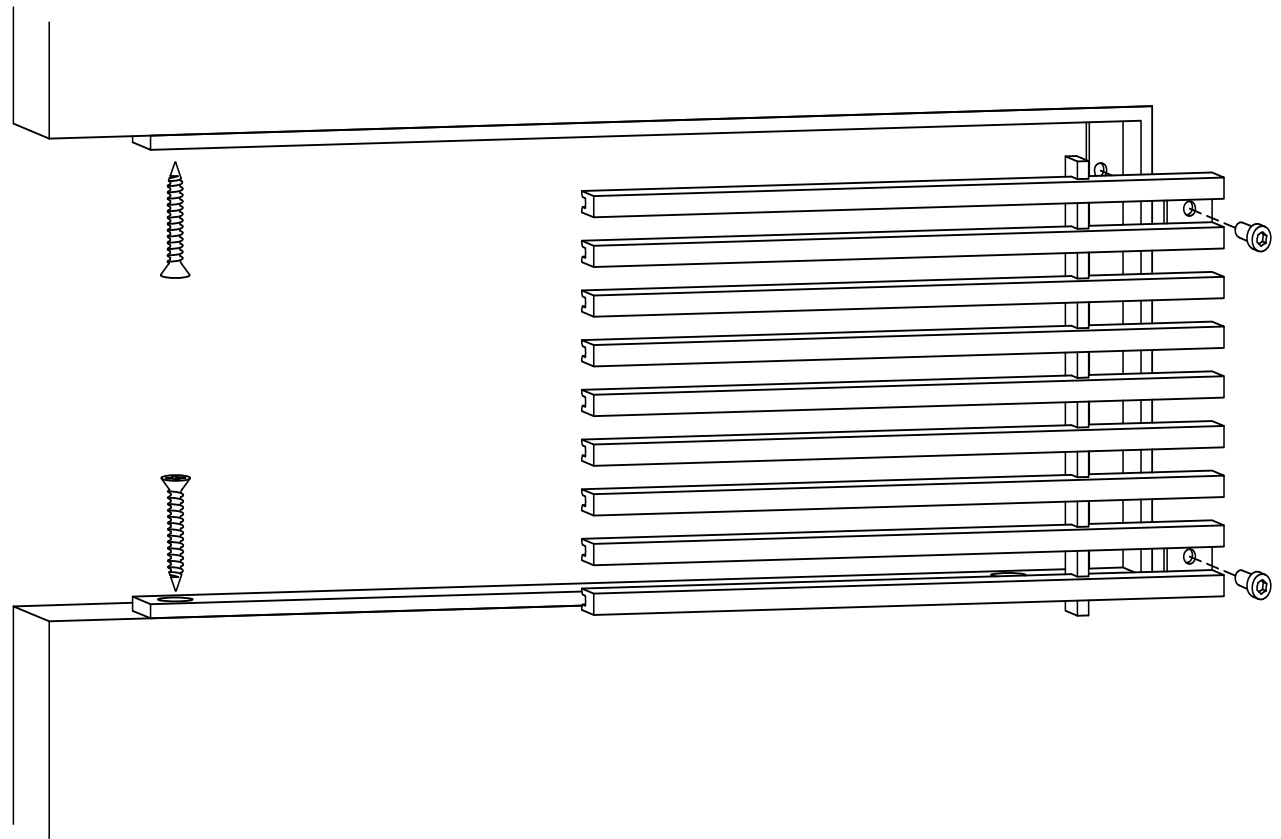

ADVANCED ARCHITECTURAL GRILLEWORKS

Creating Artistry in Architectural Grilles & Metal

Installation Detail # 20

WITH CONCEALED
MOUNTING HOLES -
REMOVABLE CORE

*AAG Tip: Excellent choice when
access is important.*

*Always with removable core – Band Frame with
concealed, countersunk mounting holes on the inside of
frame for fastening to the opening.
Used for wall and ceiling applications.
AAG provides mounting fasteners with a matching finish.*

SECTION NAME: AAG110 Band Frame

TITLE: Installation Detail # 20

DRAWN BY: AAG

DRAWING #: 20-1

DATE: 11-30-18

SCALE: Not To Scale

Advanced Architectural Grilleworks

149 Denton Avenue, New Hyde Park, NY 11040