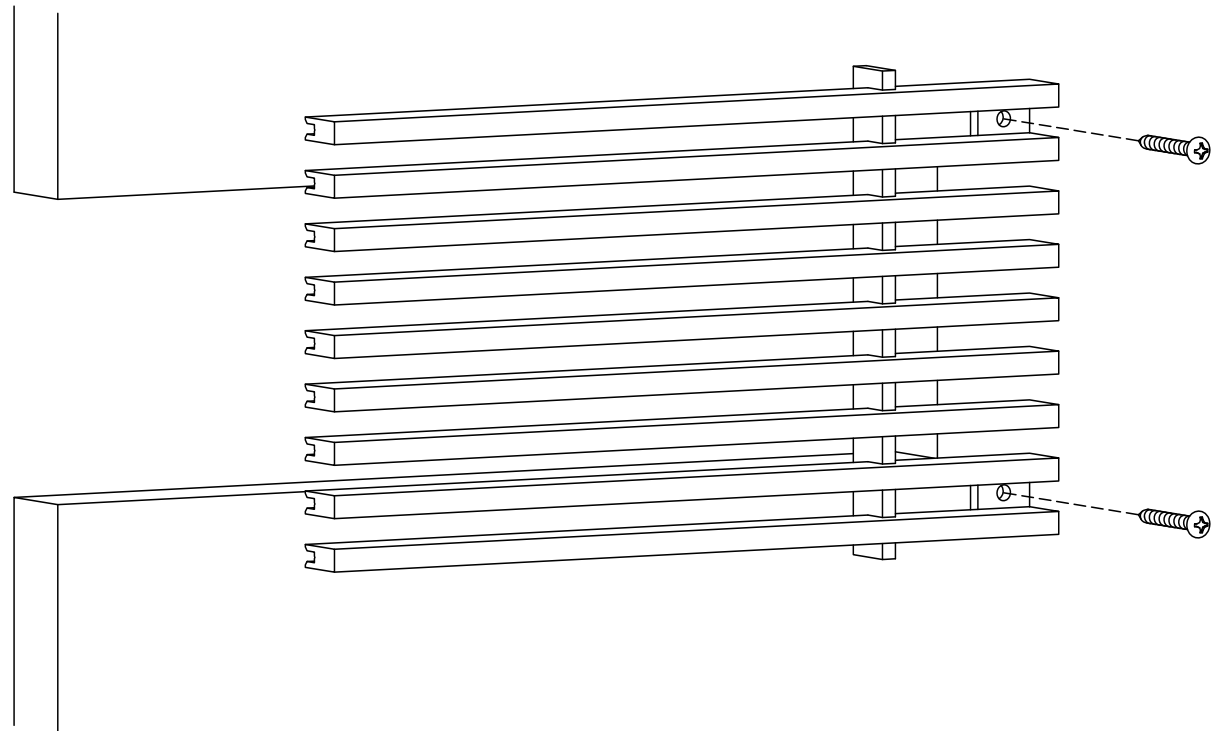

ADVANCED ARCHITECTURAL GRILLEWORKS

Creating Artistry in Architectural Grilles & Metal

Installation Detail # 3

WITH MOUNTING TABS - SURFACE MOUNT

Used for multiple applications:

- Toe kicks
- Wall cladding
- Doors
- Other decorative purposes

AAG provides mounting fasteners with a matching finish.

SECTION NAME: AAG110 Core Only

TITLE: Installation Detail # 3

DRAWN BY: AAG

DRAWING #: 03-1

DATE: 11-30-18

SCALE: Not To Scale

Advanced Architectural Grilleworks