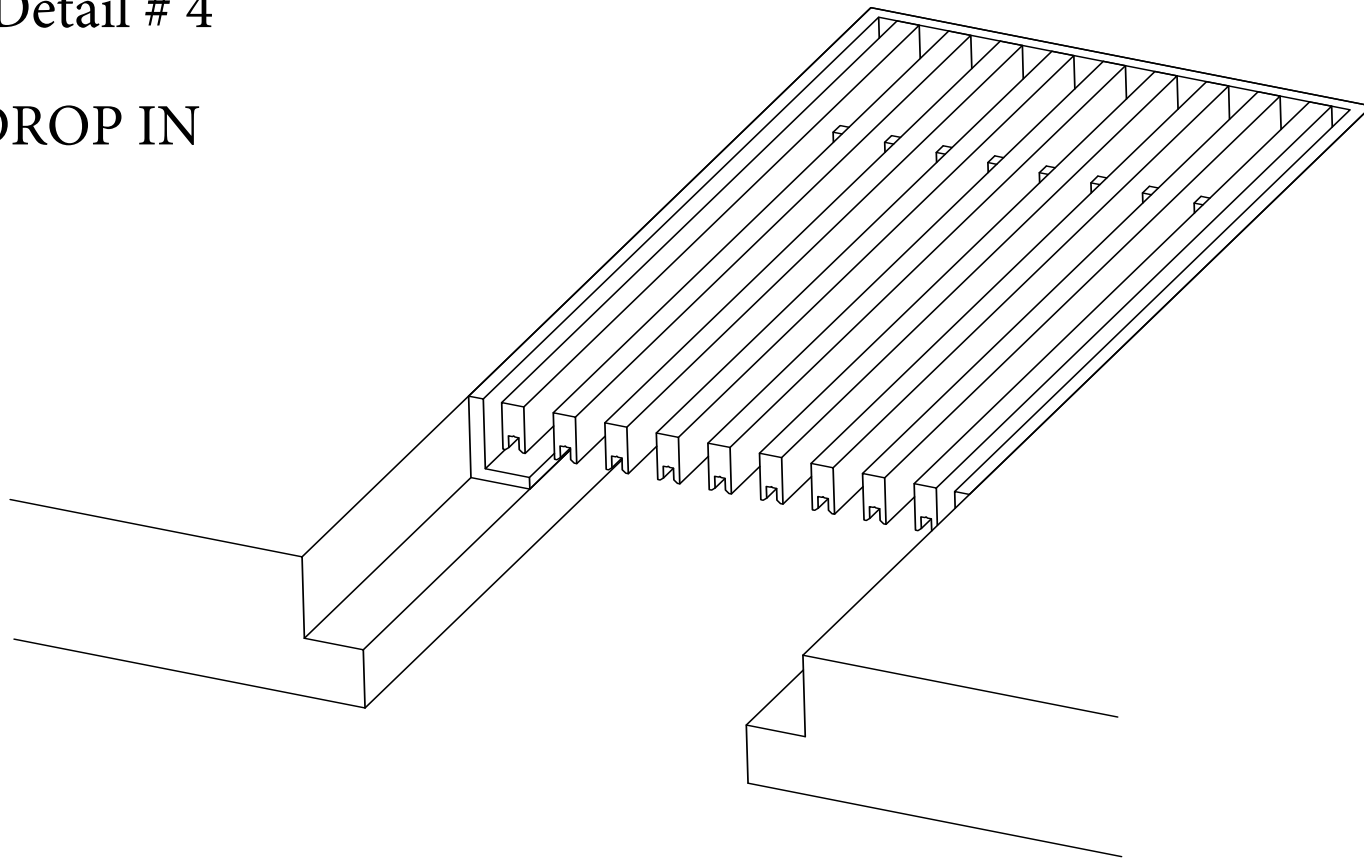

ADVANCED ARCHITECTURAL GRILLEWORKS

Creating Artistry in Architectural Grilles & Metal

Installation Detail # 4

A FRAME DROP IN

Used for multiple applications:

- Enclosures
- Floor vents
- Fin tube openings
- Millwork
- Counter-tops

SECTION NAME: AAG110 A Frame

TITLE: Installation Detail # 4

DRAWN BY: AAG

DRAWING #: 04-1

DATE: 11-30-18

SCALE: Not To Scale

Advanced Architectural Grilleworks

149 Denton Avenue, New Hyde Park, NY 11040