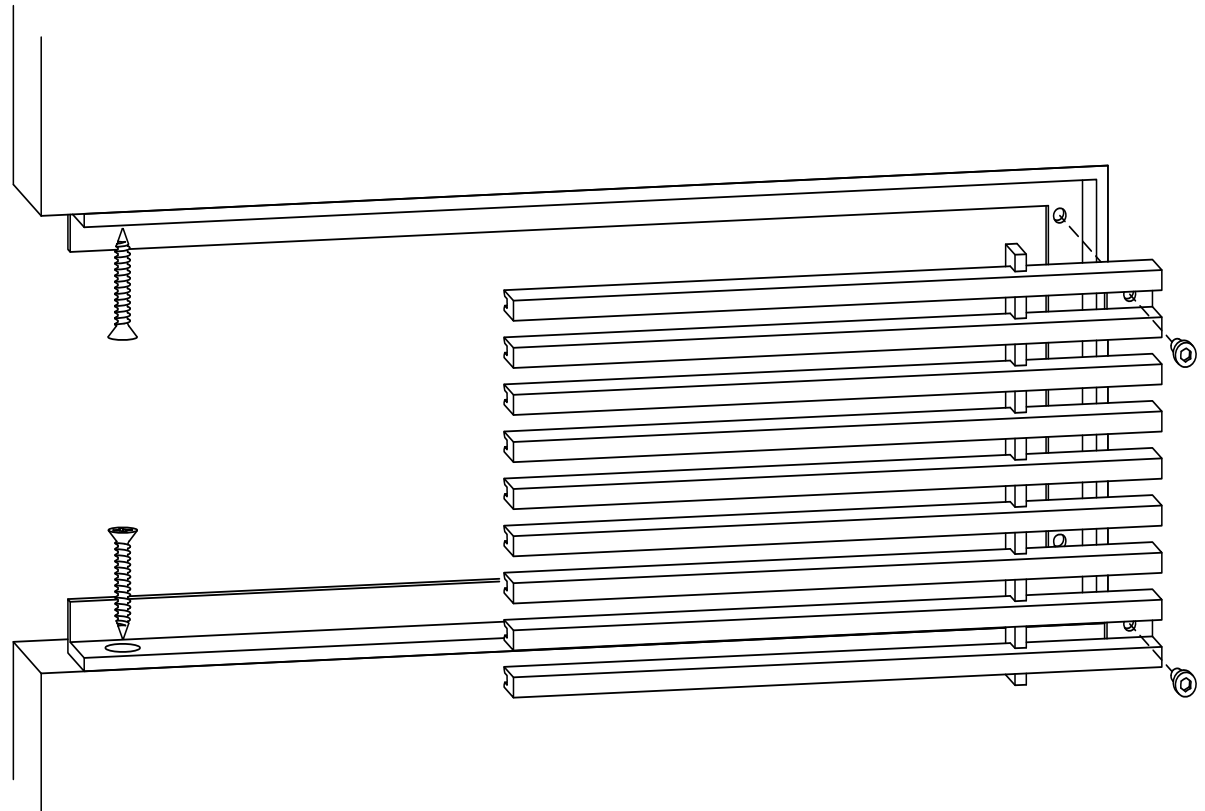

ADVANCED ARCHITECTURAL GRILLEWORKS

Creating Artistry in Architectural Grilles & Metal

Installation Detail # 6

WITH CONCEALED
MOUNTING HOLES -
REMOVABLE CORE

AAG Tip: Excellent choice when access is important.

Always with removable core - A style frame with concealed, countersunk mounting holes on the inside of frame edge for fastening to the opening. Used for wall and ceiling applications. AAG provides mounting fasteners with a matching finish.

SECTION NAME: AAG110 A Frame

TITLE: Installation Detail # 6

DRAWN BY: AAG

DRAWING #: 06-1

DATE: 11-30-18

SCALE: Not To Scale

Advanced Architectural Grilleworks

149 Denton Avenue, New Hyde Park, NY 11040