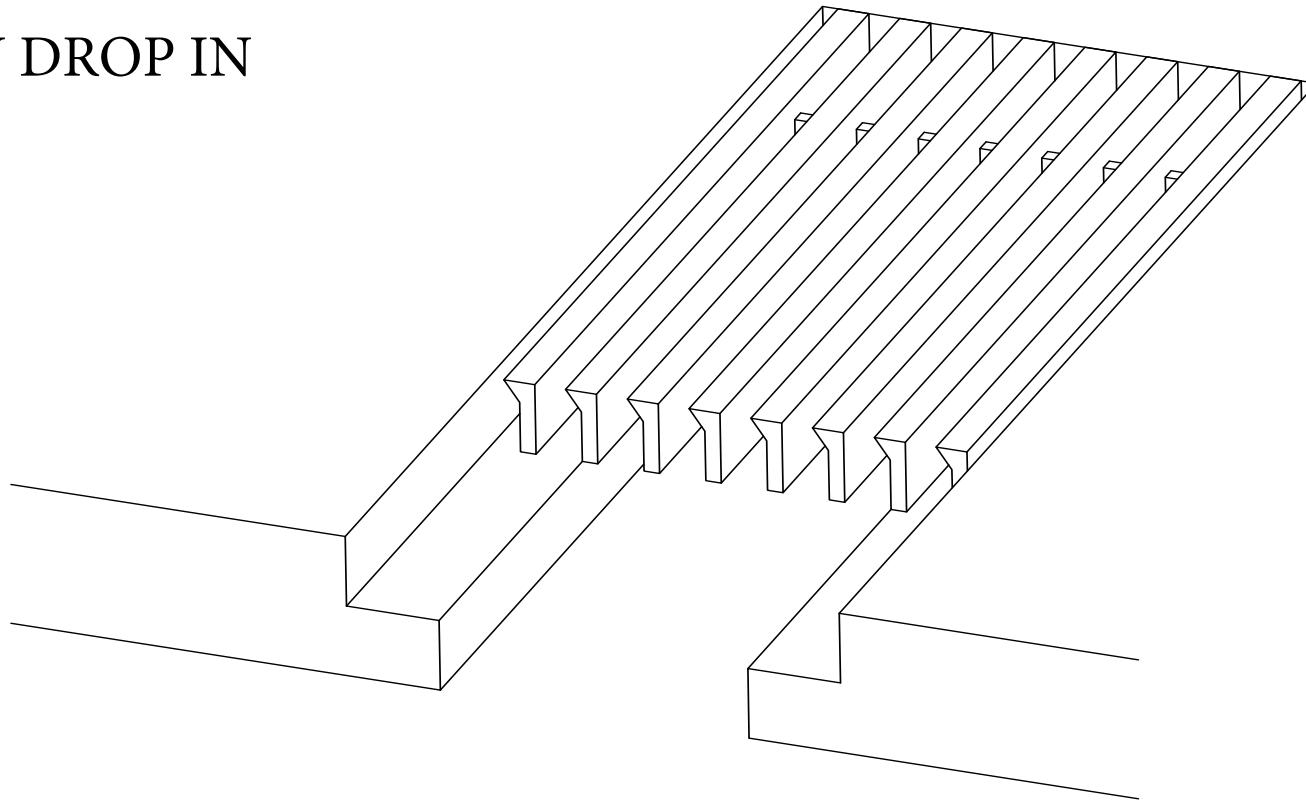

ADVANCED ARCHITECTURAL GRILLEWORKS

Creating Artistry in Architectural Grilles & Metal

Installation Detail # 1

CORE ONLY DROP IN

Drop in core which can be used for multiple applications where either blocking, wood work, angle or support is in place for the core to rest upon. Used on sills, radiators and enclosure covers.

SECTION NAME: AAG220 Core Only	
TITLE: Installation Detail # 1	
DRAWN BY: AAG	DRAWING #: 01-1
DATE: 11-30-18	SCALE: Not To Scale

Advanced Architectural Grilleworks
149 Denton Avenue, New Hyde Park, NY 11040
Voice: 516-488-0628
Email: sales@agrilles.com