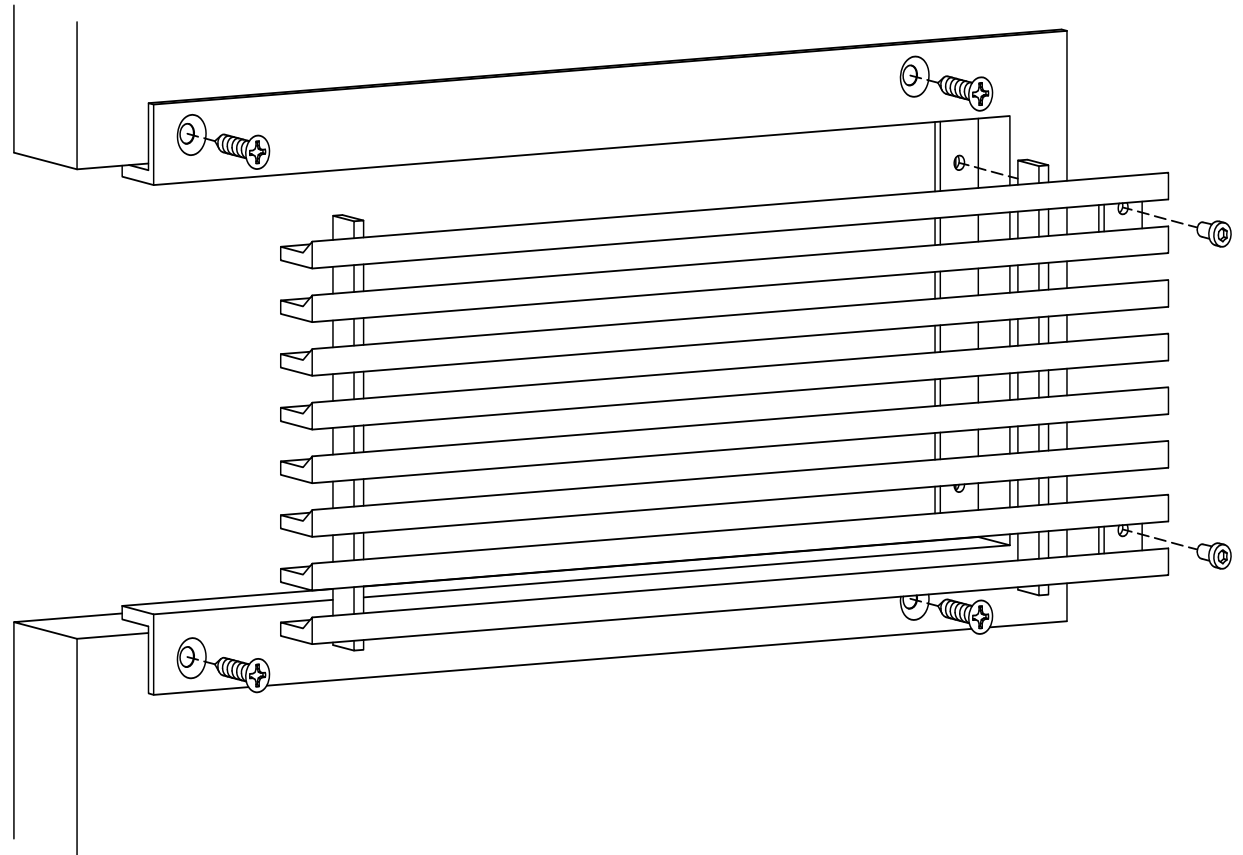

ADVANCED ARCHITECTURAL GRILLEWORKS

Creating Artistry in Architectural Grilles & Metal

Installation Detail # 10

WITH COUNTERSUNK
MOUNTING HOLES -
REMOVABLE CORE

*AAG Tip: Excellent choice when
access is important.*

*Always with removable core - B Frame with countersunk
mounting holes on the frame surface for fastening to the
opening.*

Used for wall, ceiling and door applications.

AAG provides mounting fasteners with a matching finish.

SECTION NAME: AAG220 B Frame

TITLE: Installation Detail # 10

DRAWN BY: AAG

DRAWING #: 10-1

DATE: 11-30-18

SCALE: Not To Scale

Advanced Architectural Grilleworks

149 Denton Avenue, New Hyde Park, NY 11040