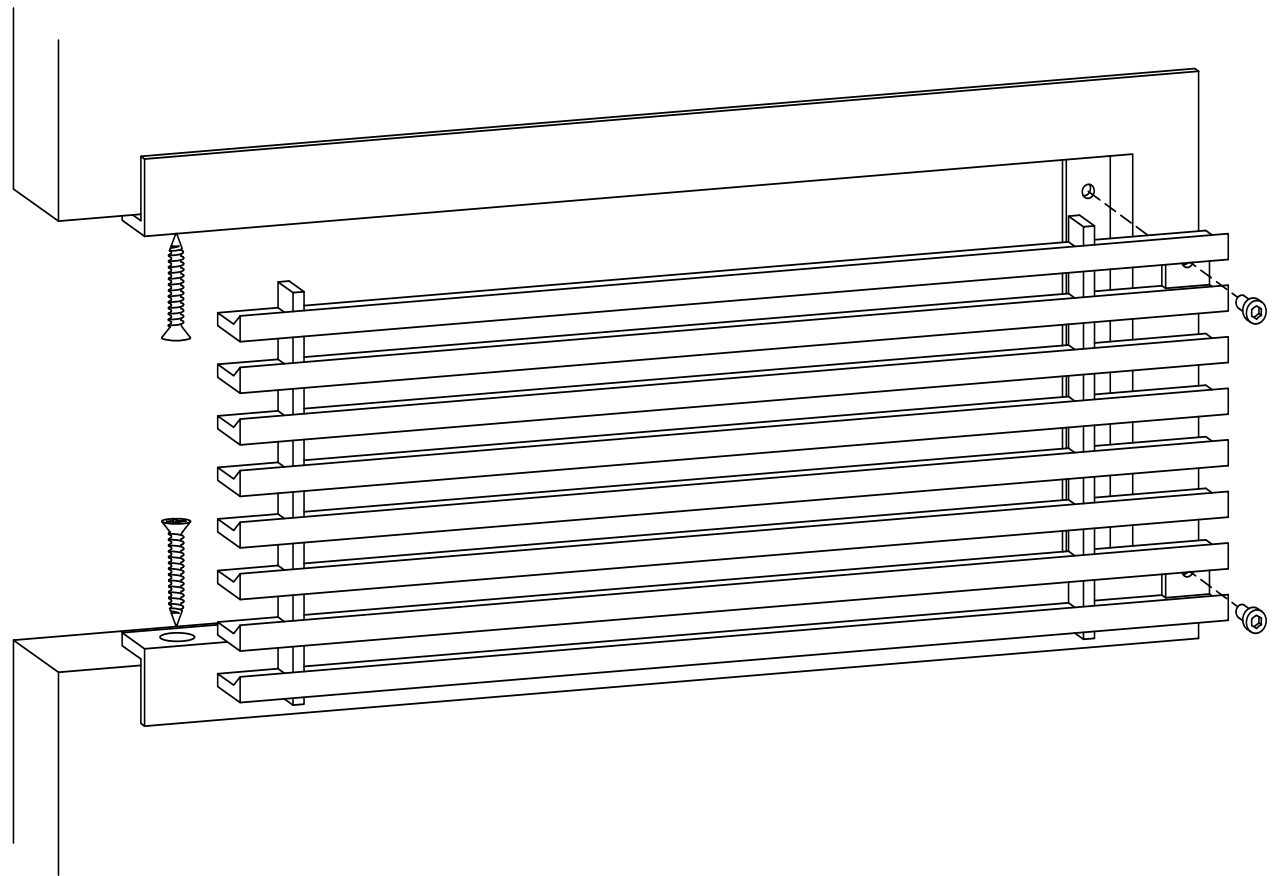

## Installation Detail # 11

WITH CONCEALED  
MOUNTING HOLES -  
REMOVABLE CORE

*AAG Tip: Excellent choice when  
access is important.*

*Always with removable core – B Frame with concealed, countersunk mounting holes on the inside of frame for fastening to the opening.  
Used for wall and ceiling applications.  
AAG provides mounting fasteners with a matching finish.*

SECTION NAME: AAG220 B Frame

TITLE: Installation Detail # 11

DRAWN BY: AAG

DRAWING #: 11-1

DATE: 11-30-18

SCALE: Not To Scale

**Advanced Architectural Grilleworks**

149 Denton Avenue, New Hyde Park, NY 11040