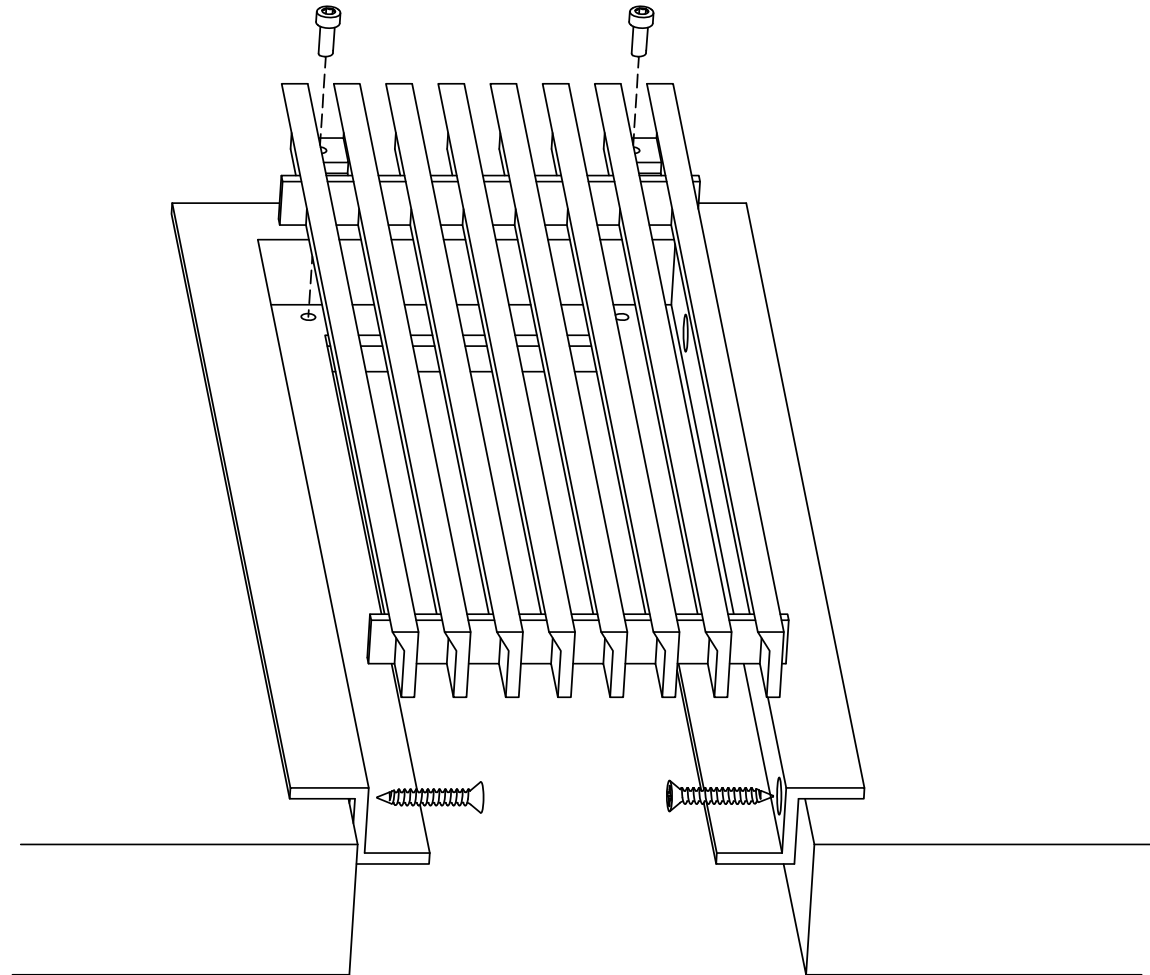

ADVANCED ARCHITECTURAL GRILLEWORKS

Creating Artistry in Architectural Grilles & Metal

Installation Detail # 17

WITH CONCEALED
MOUNTING HOLES -
REMOVABLE CORE

*AAG Tip: Excellent choice when
access is important.*

*Always with removable core - C Frame with concealed,
countersunk mounting holes on the inside of frame for
fastening to the opening.
Used for wall and ceiling applications.
AAG provides mounting fasteners with a matching finish.*

SECTION NAME: AAG220 C Frame

TITLE: Installation Detail # 17

DRAWN BY: AAG

DRAWING #: 17-1

DATE: 11-30-18

SCALE: Not To Scale

Advanced Architectural Grilleworks

149 Denton Avenue, New Hyde Park, NY 11040